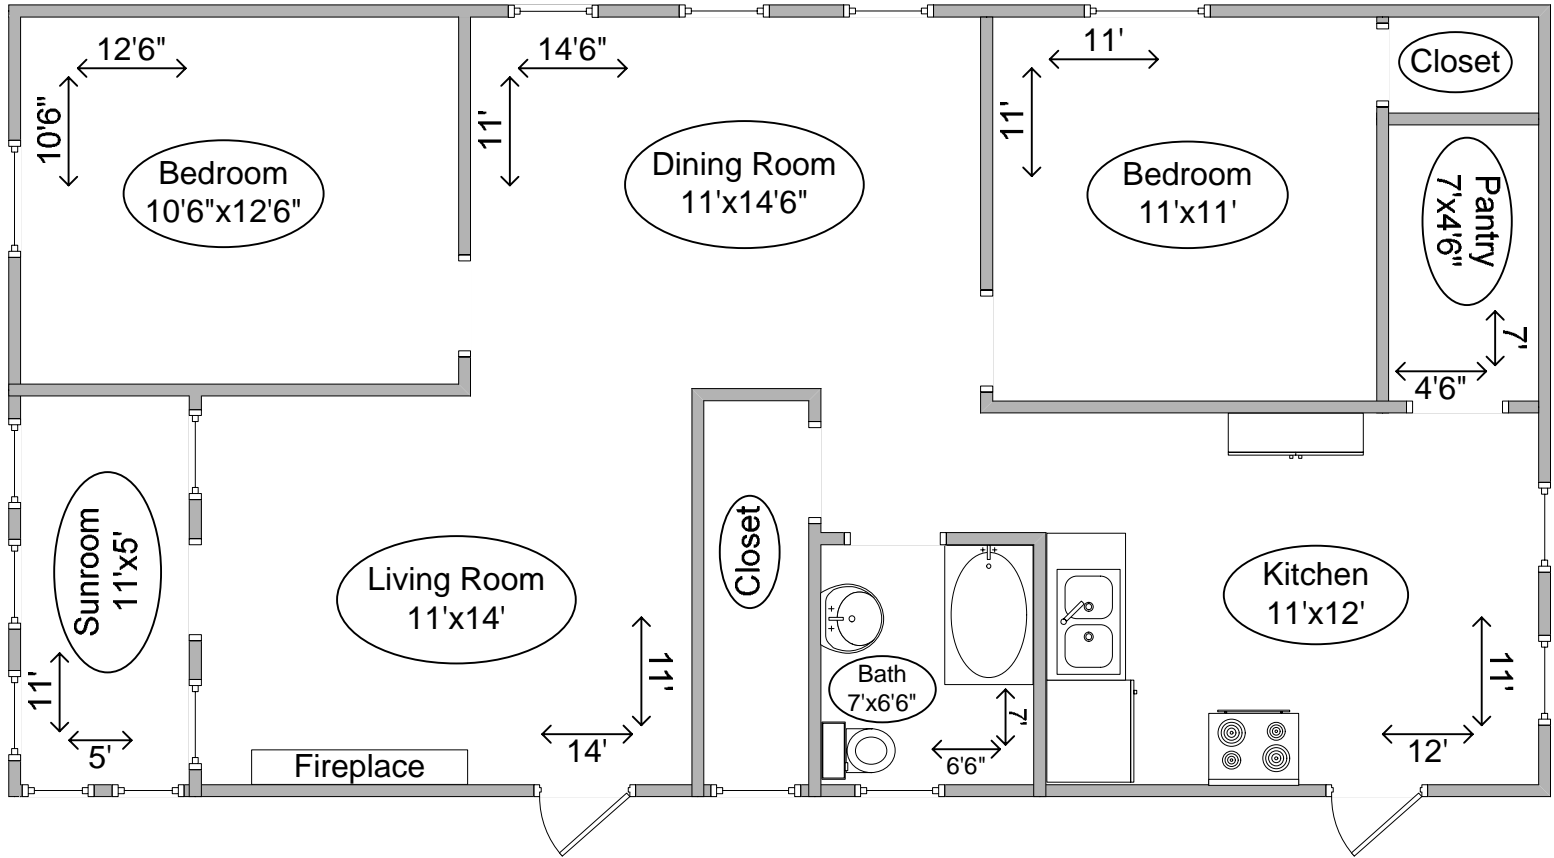

1249 W Waveland
Two Bedroom Apartment
Approx. 850 Square Feet

Diagram may apply to multiple addresses.
Structural detail and square footage not guaranteed.