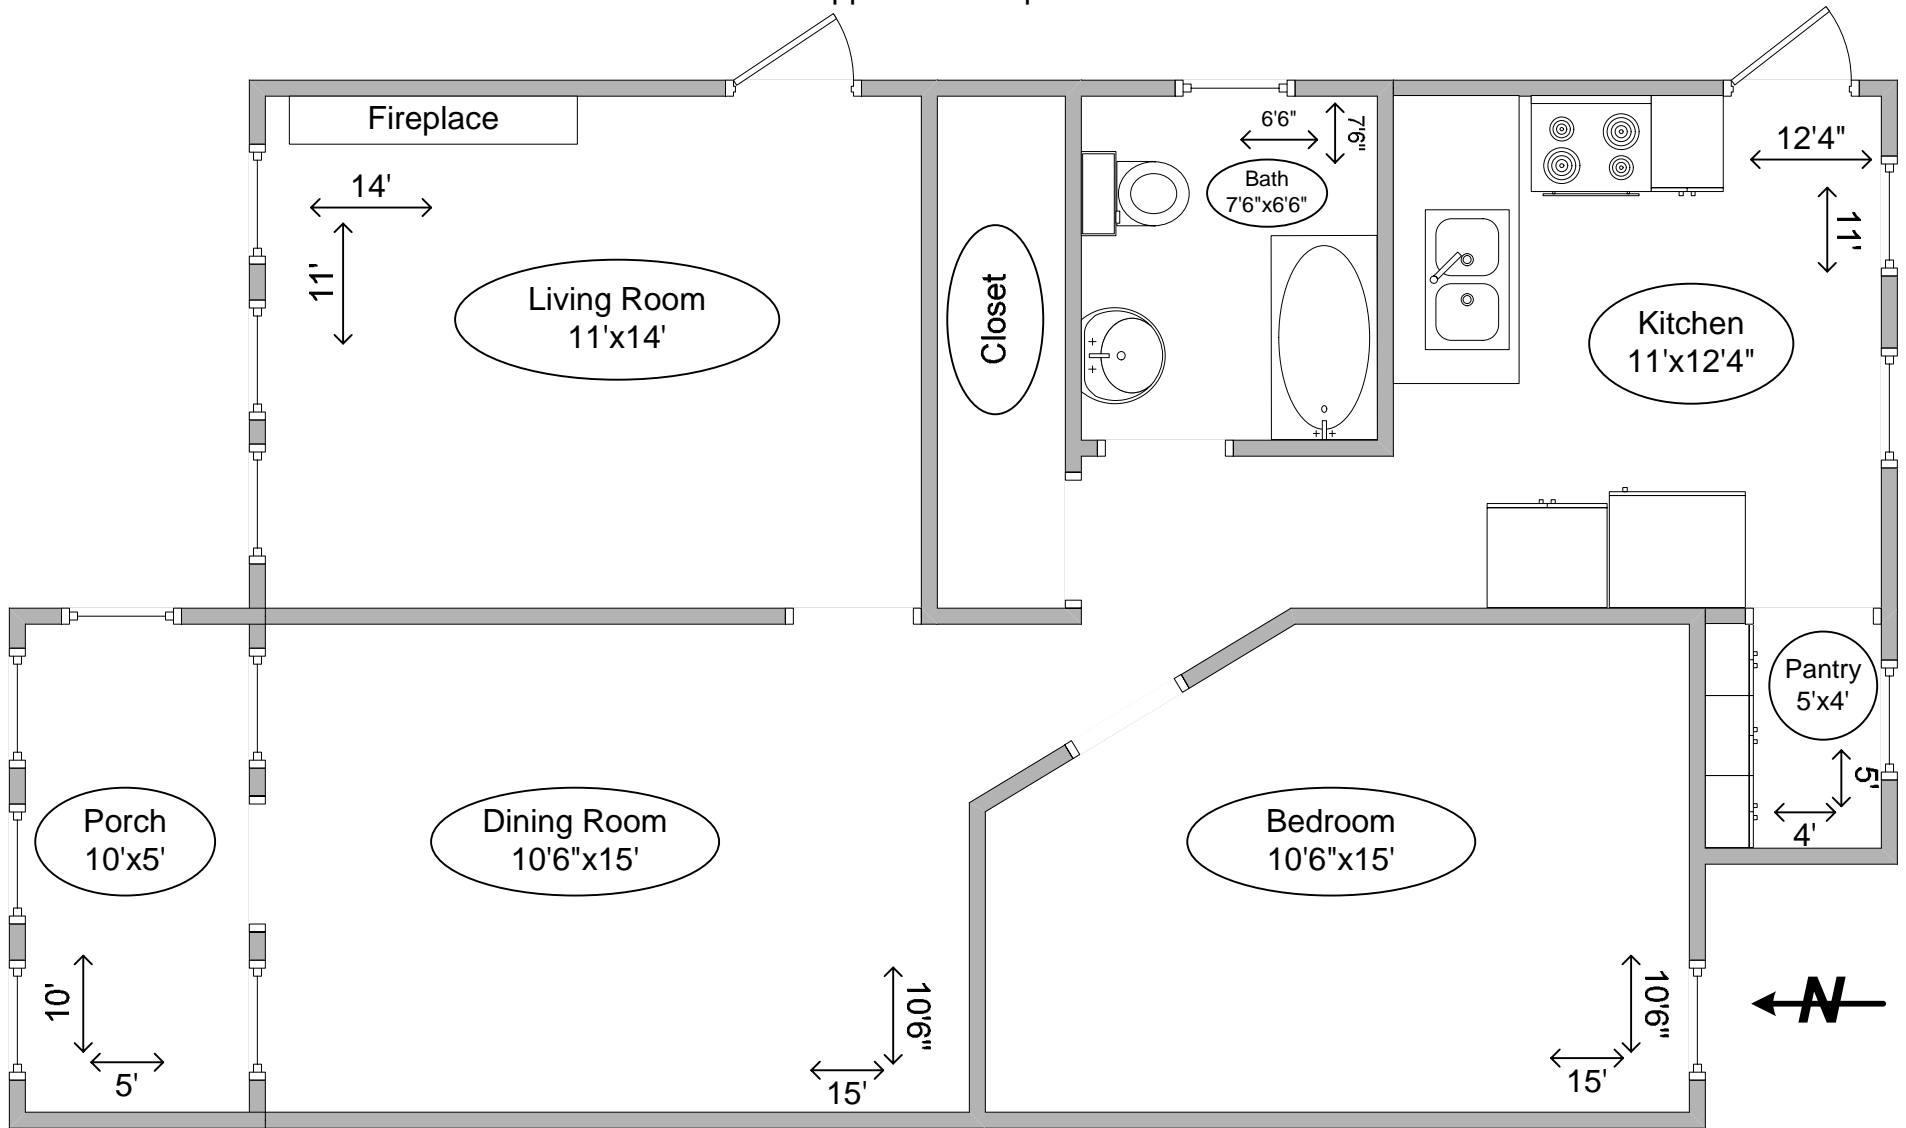

1251 W Waveland
One Bedroom Apartment
Approx. 800 Square Feet

Diagram may apply to multiple addresses.
Structural detail and square footage not guaranteed.