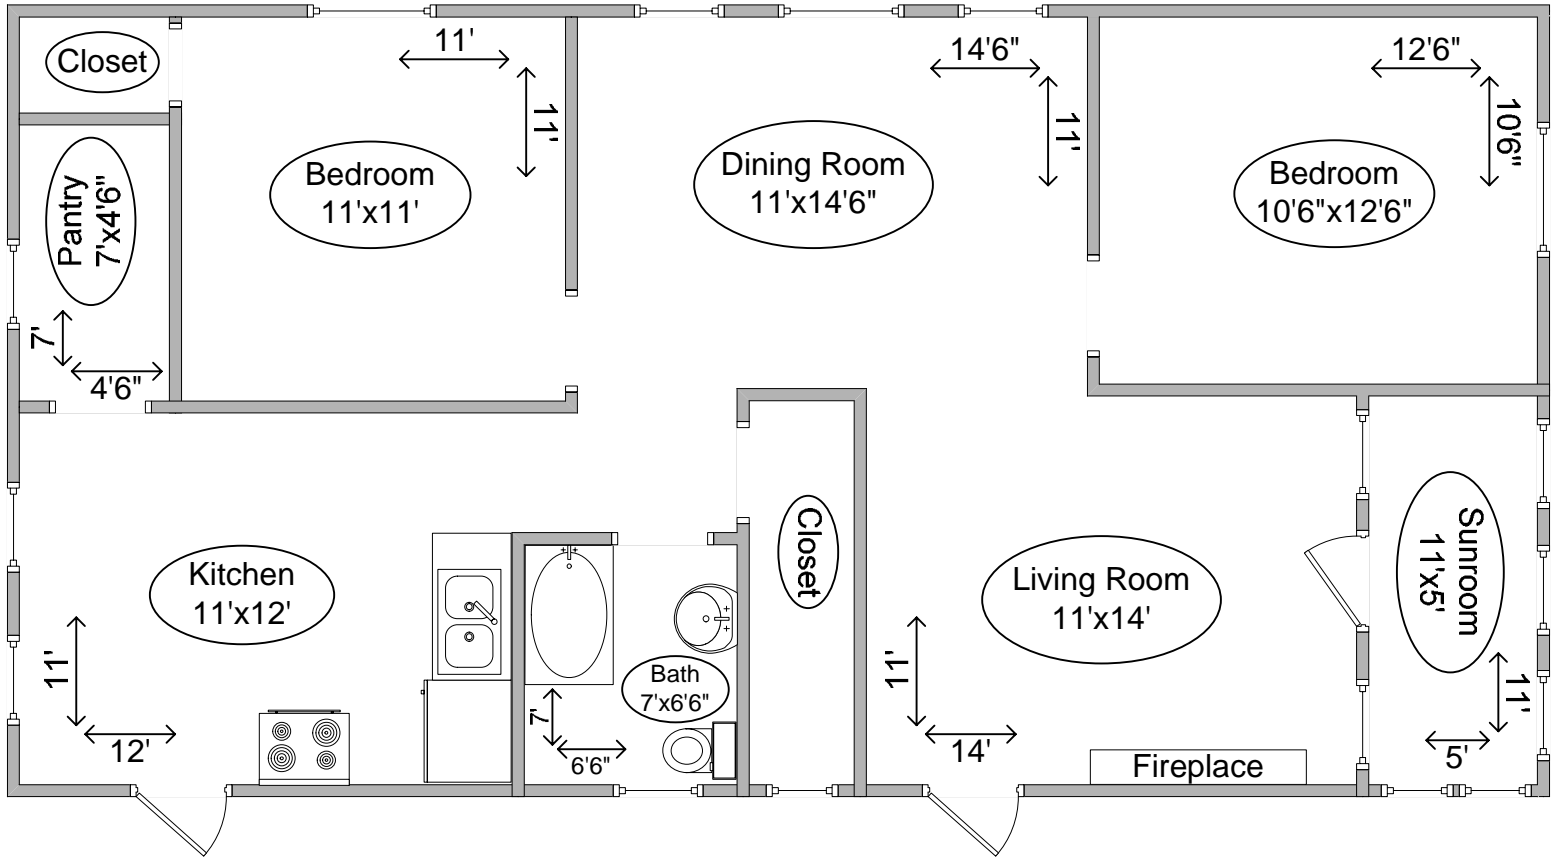

1255 W Waveland
Two Bedroom Apartment
Approx. 820 Square Feet

Diagram may apply to multiple addresses.
Structural detail and square footage not guaranteed.