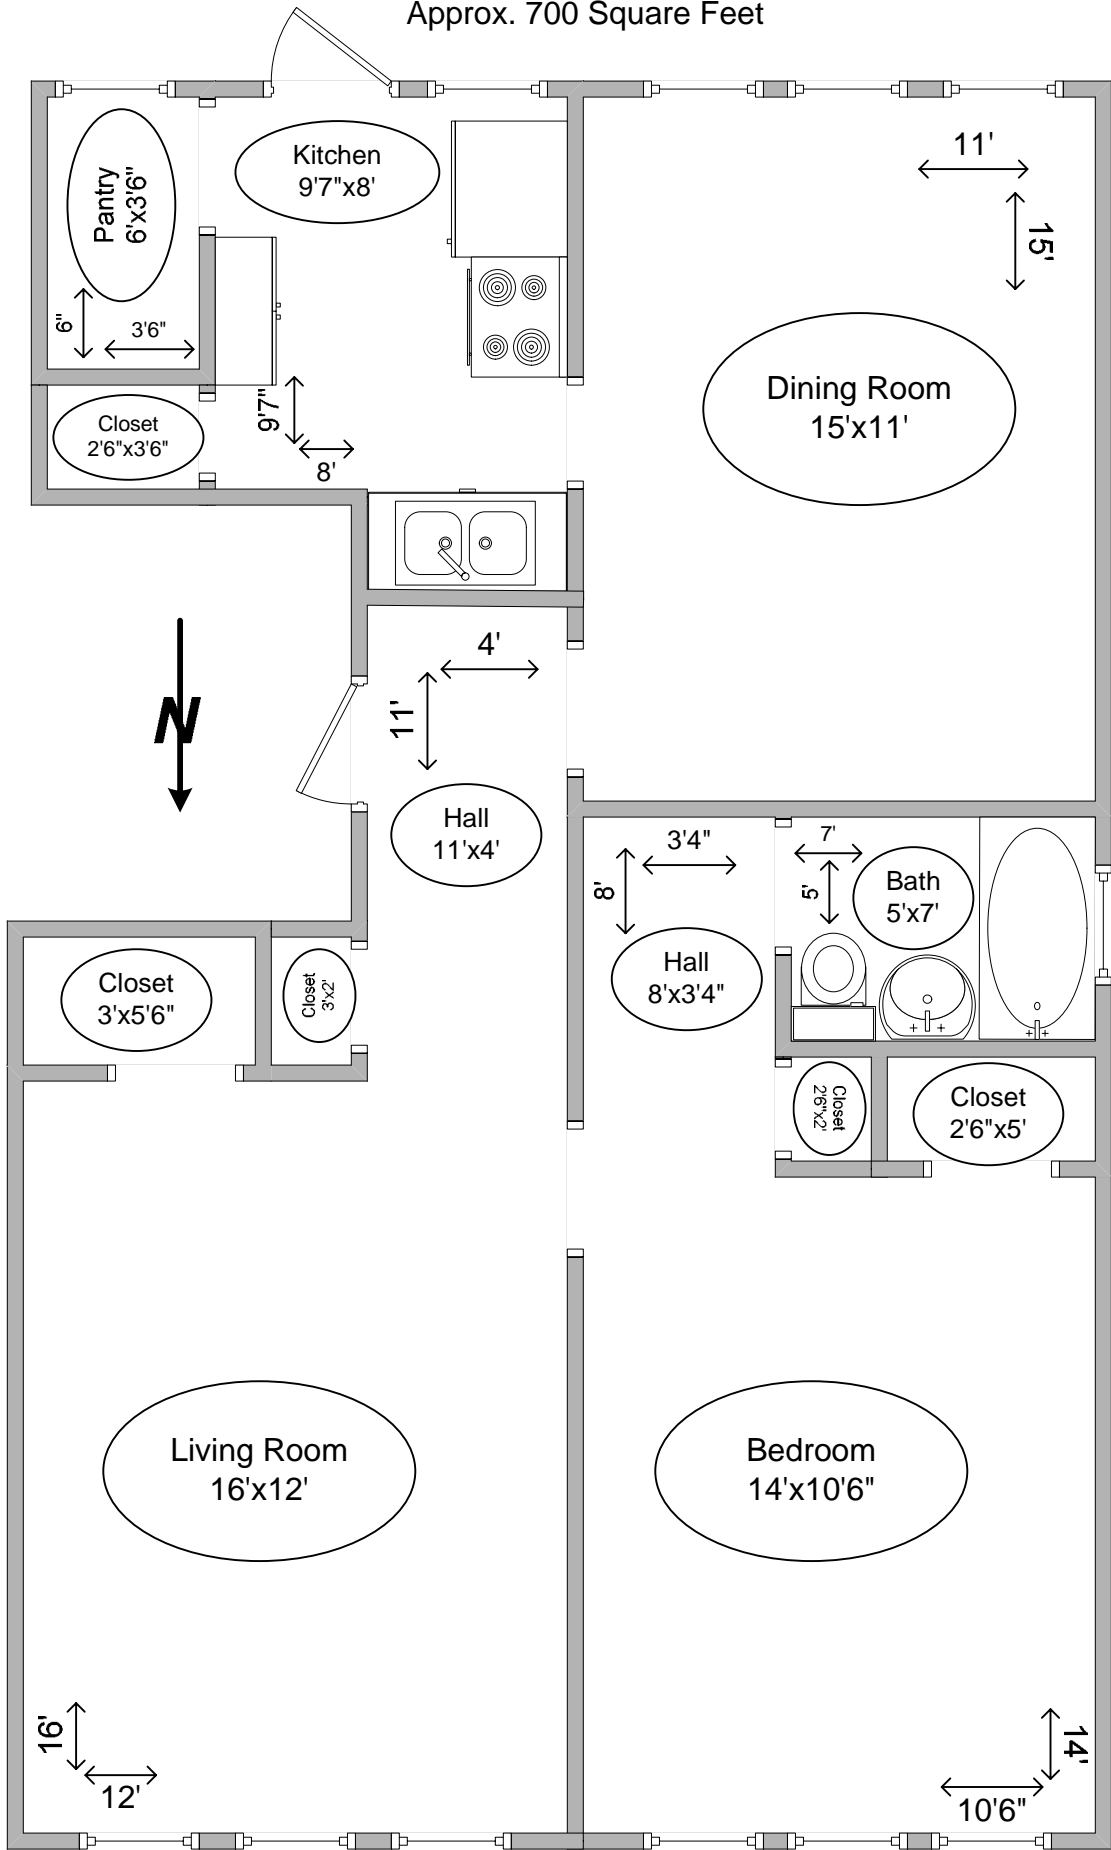

1831 W Winona
One Bedroom Apartment
Approx. 700 Square Feet

Diagram may apply to multiple addresses.
Structural detail and square footage not guaranteed.