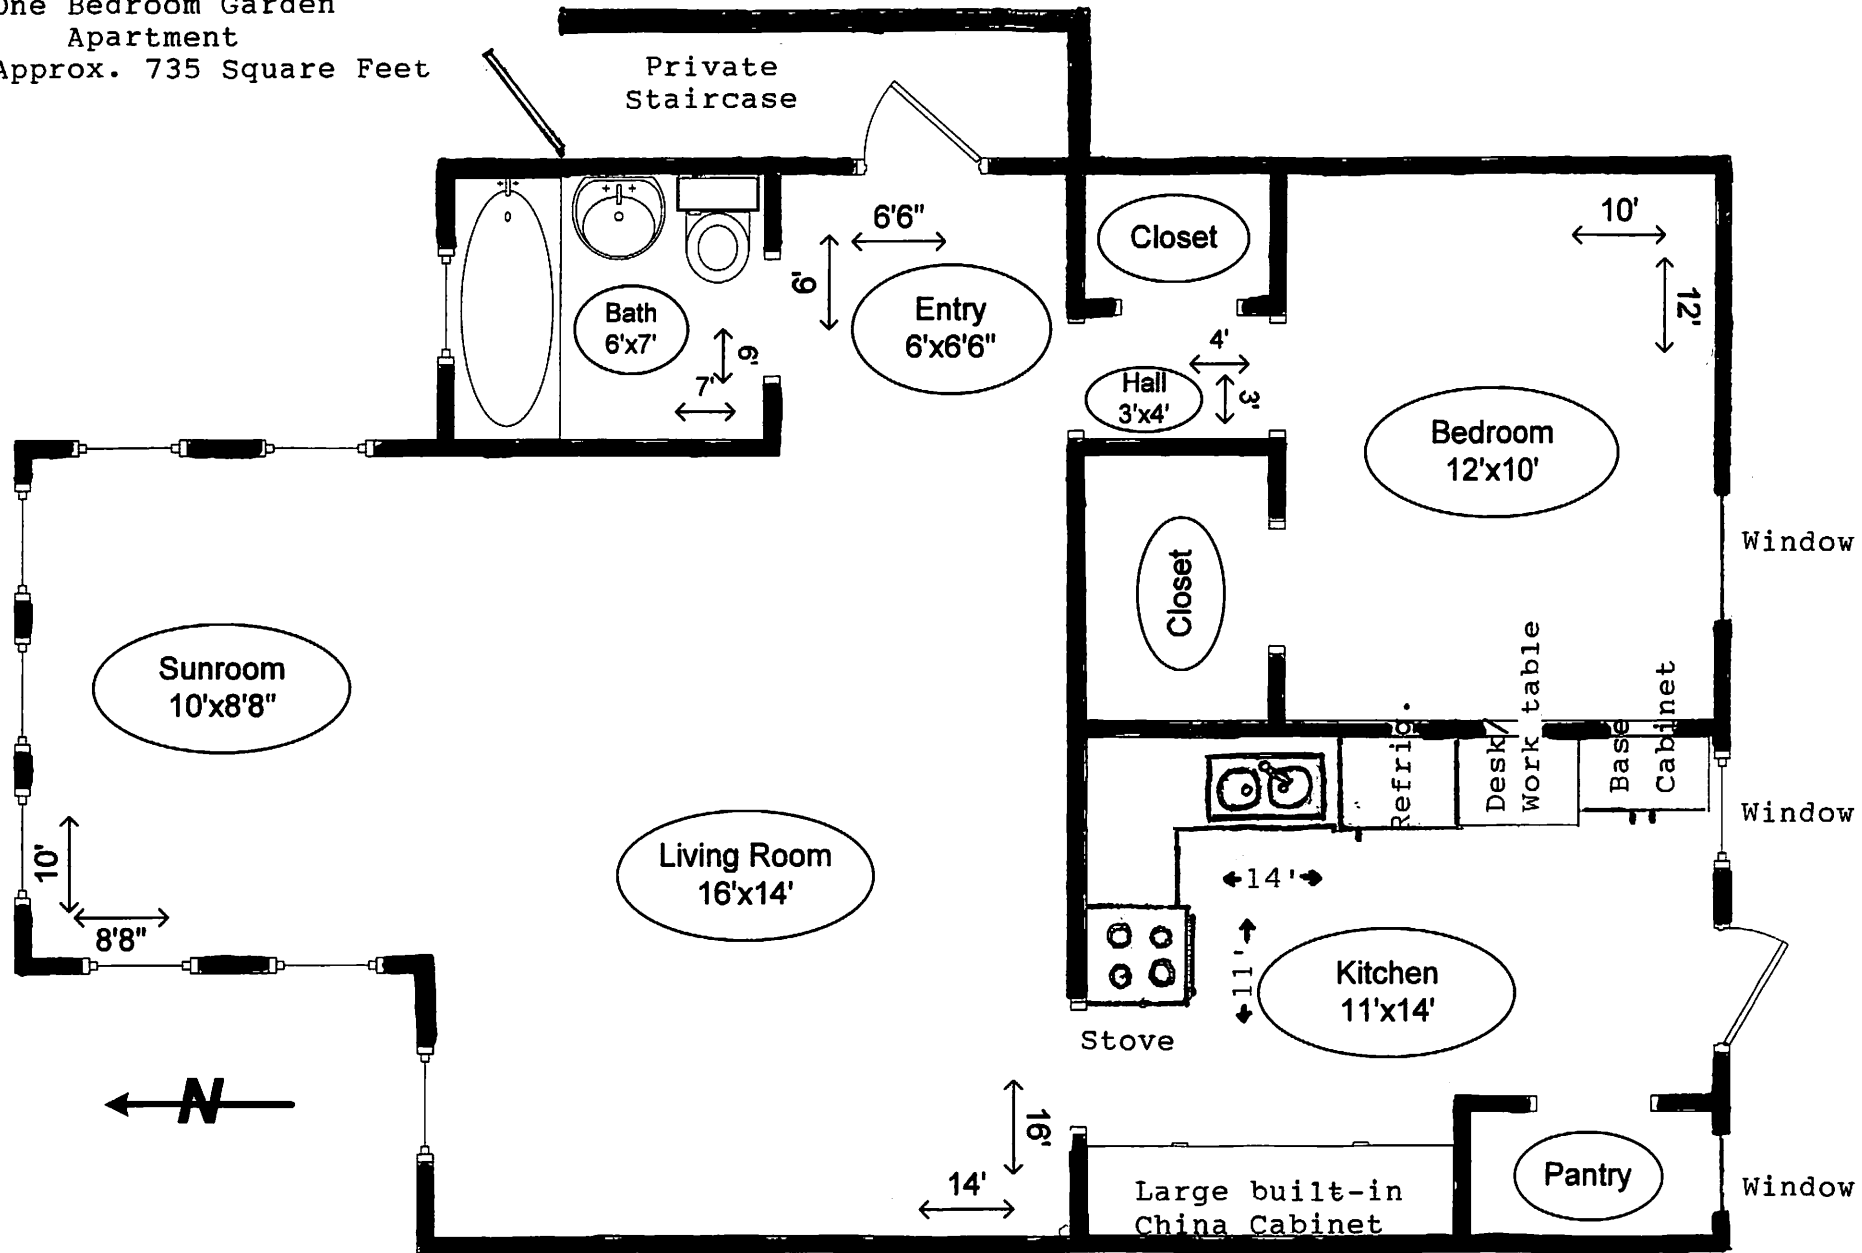

1903 W. Ainslie
One Bedroom Garden
Apartment
Approx. 735 Square Feet

Diagram may apply to multiple addresses.
Structural detail and square footage not guaranteed.