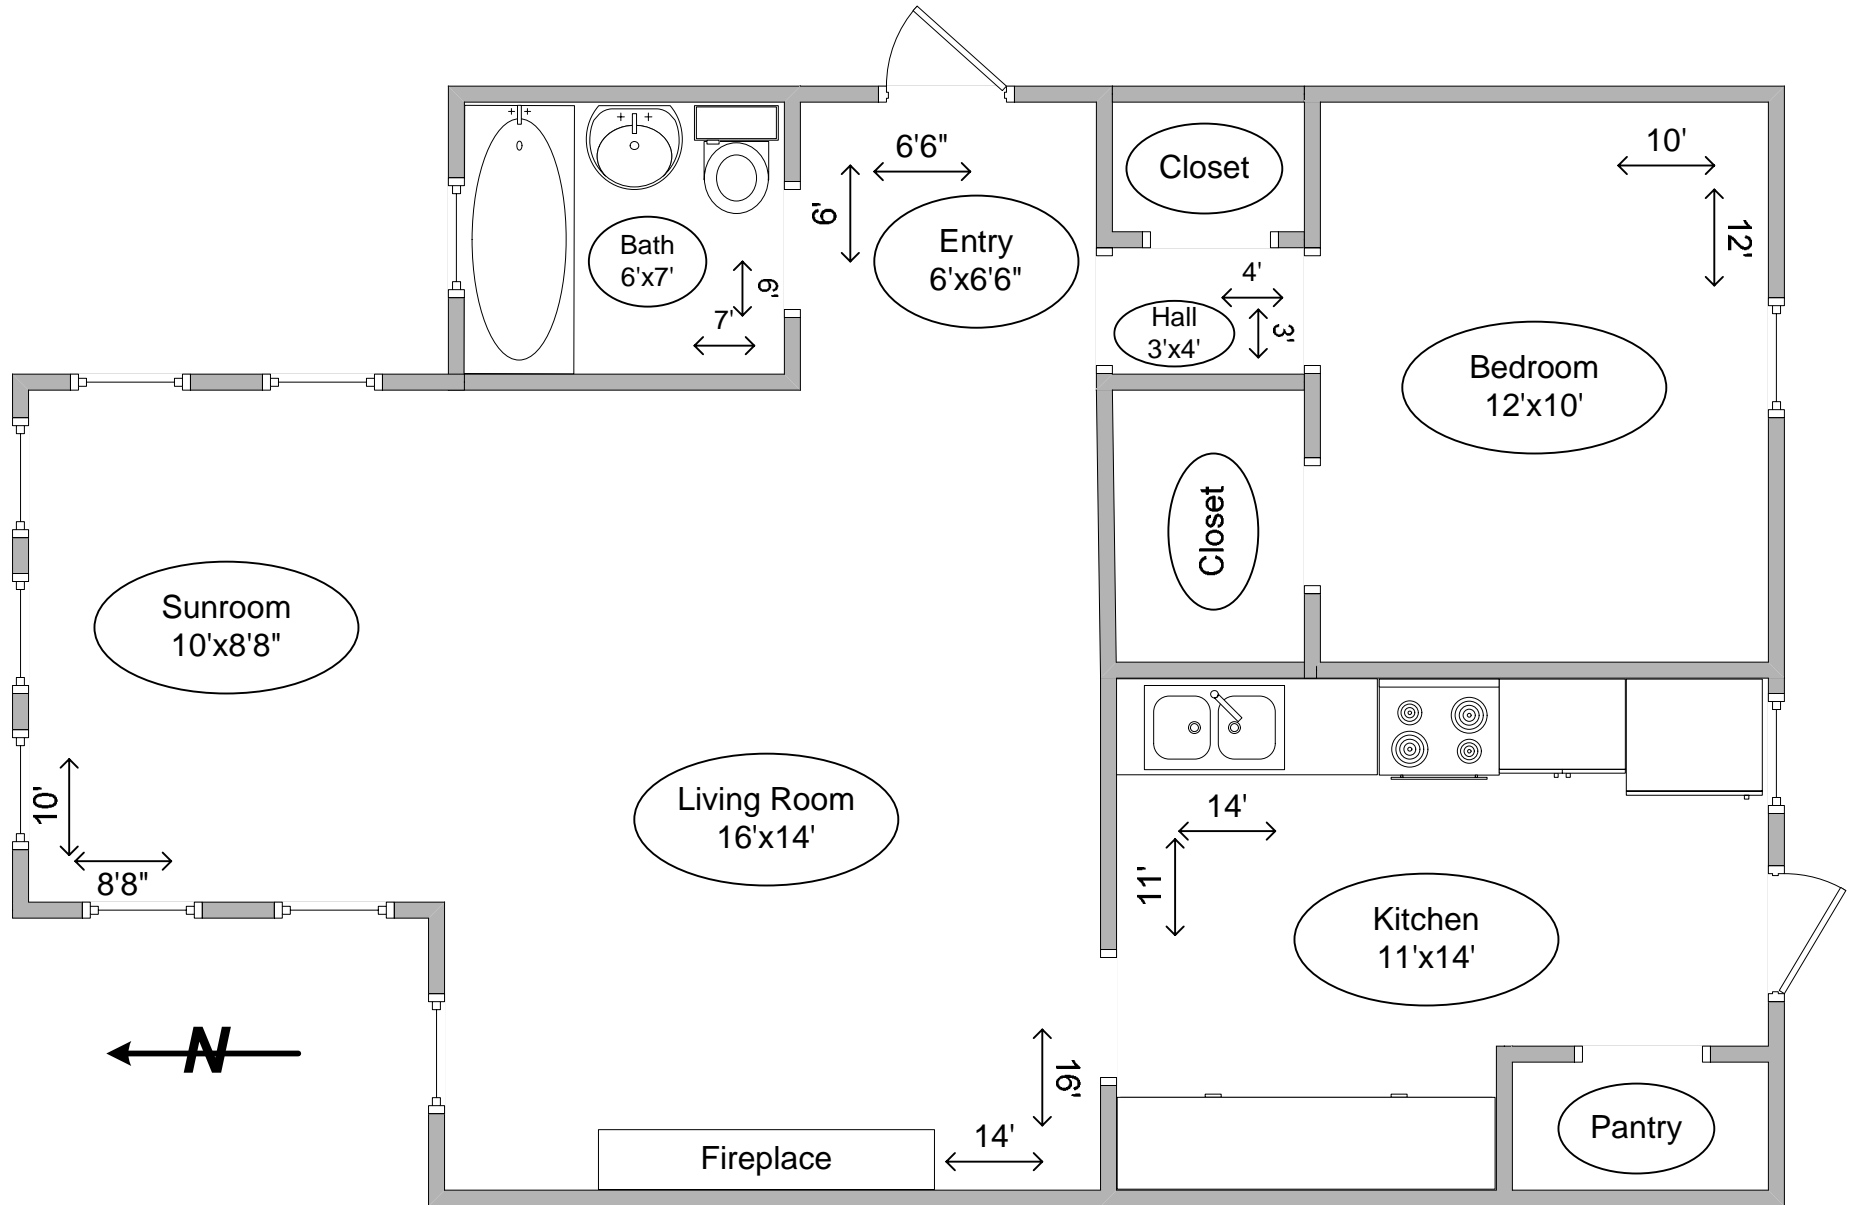

1903 W Ainslie
One Bedroom Apartment
Approx. 735 Square Feet

Diagram may apply to multiple addresses.
Structural detail and square footage not guaranteed.