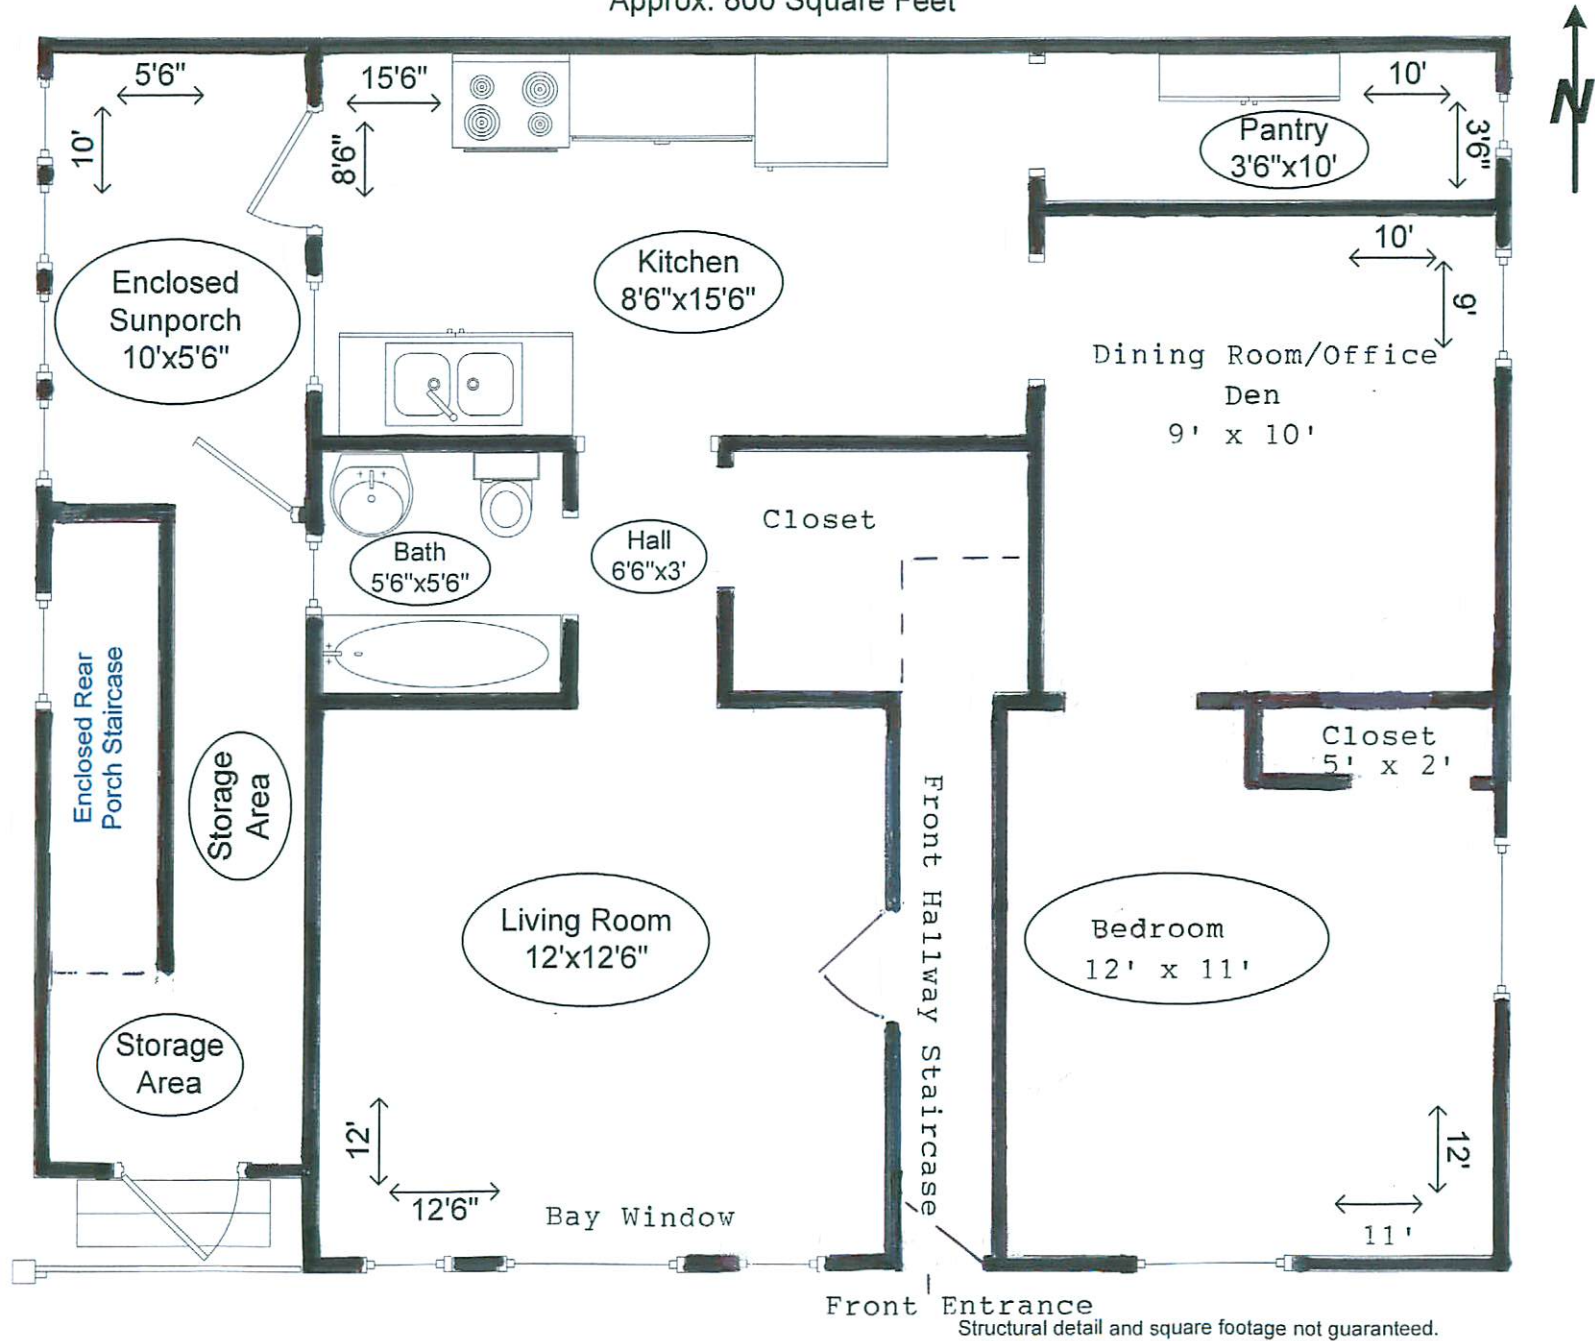

1918 W. Ainslie--First Floor
One Bedroom Apartment
Approx. 800 Square Feet

Front Entrance
Structural detail and square footage not guaranteed.