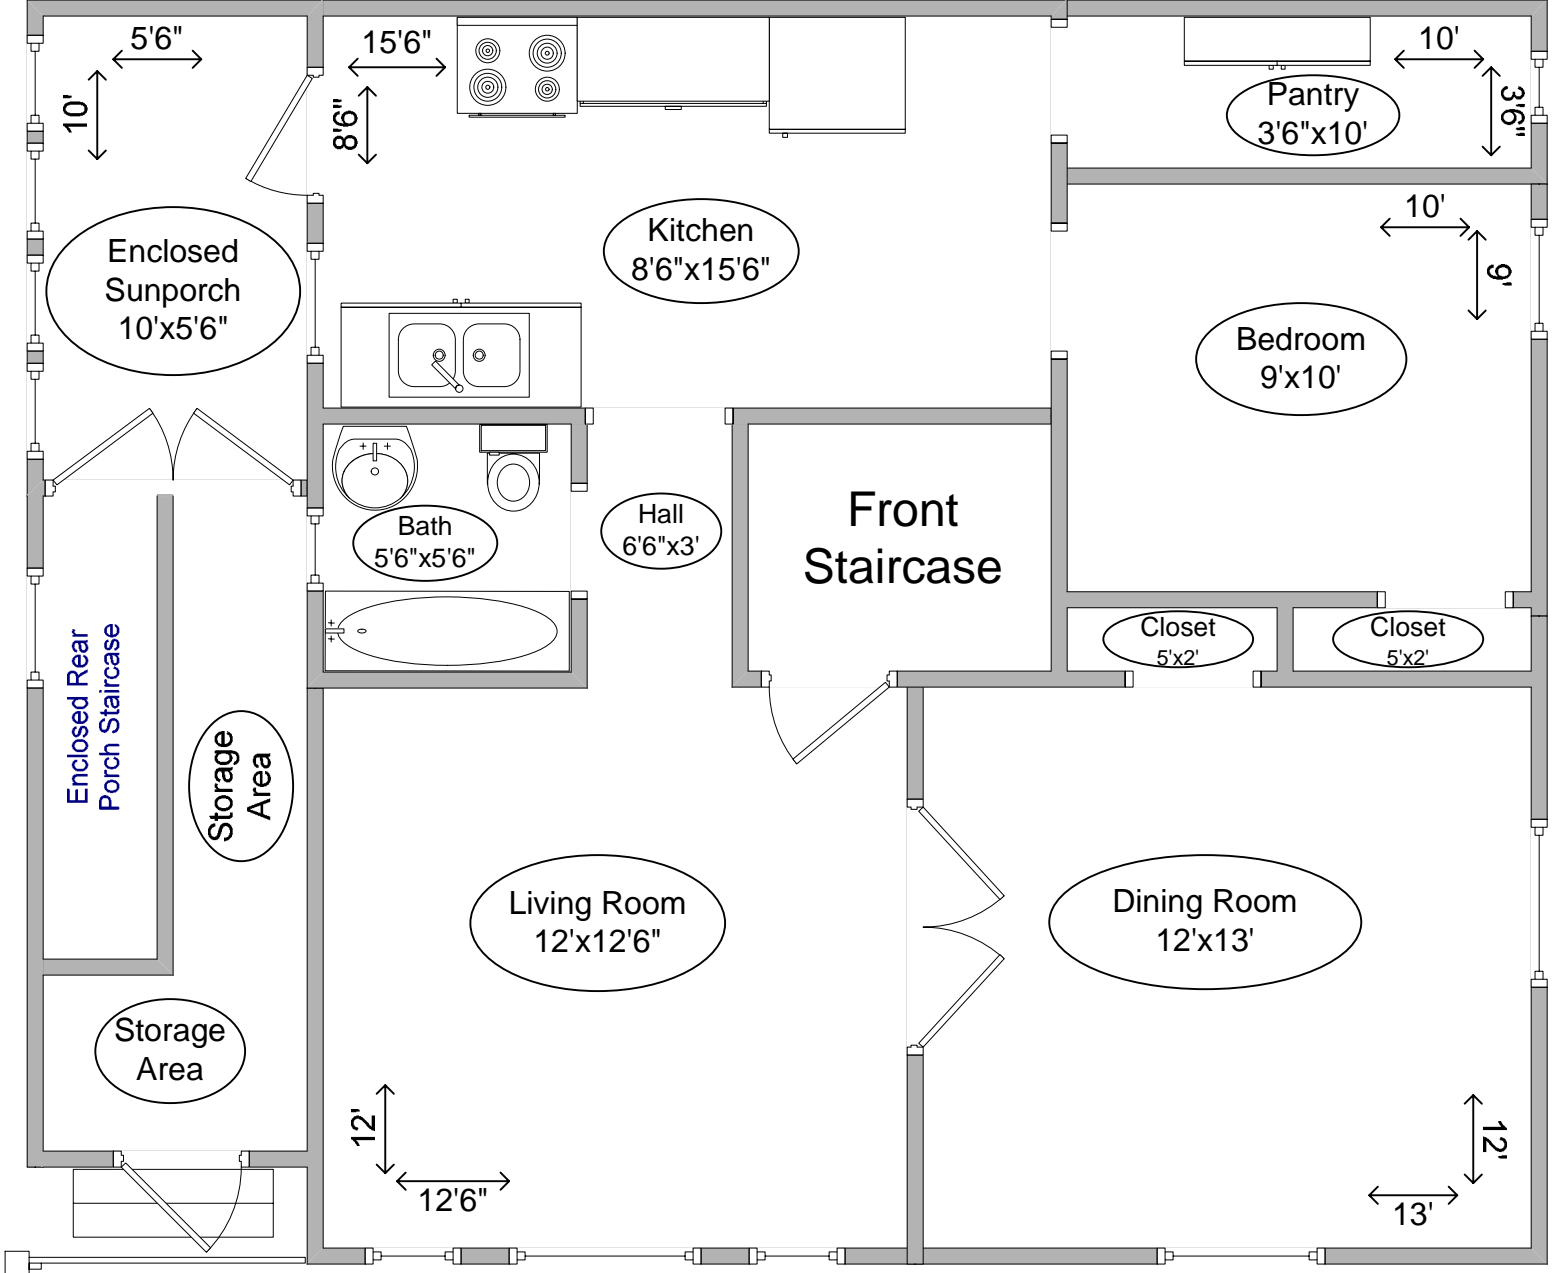

1918 W Ainslie ~ 2<sup>nd</sup> Floor  
One Bedroom Apartment  
Approx. 800 Square Feet

Structural detail and square footage not guaranteed.