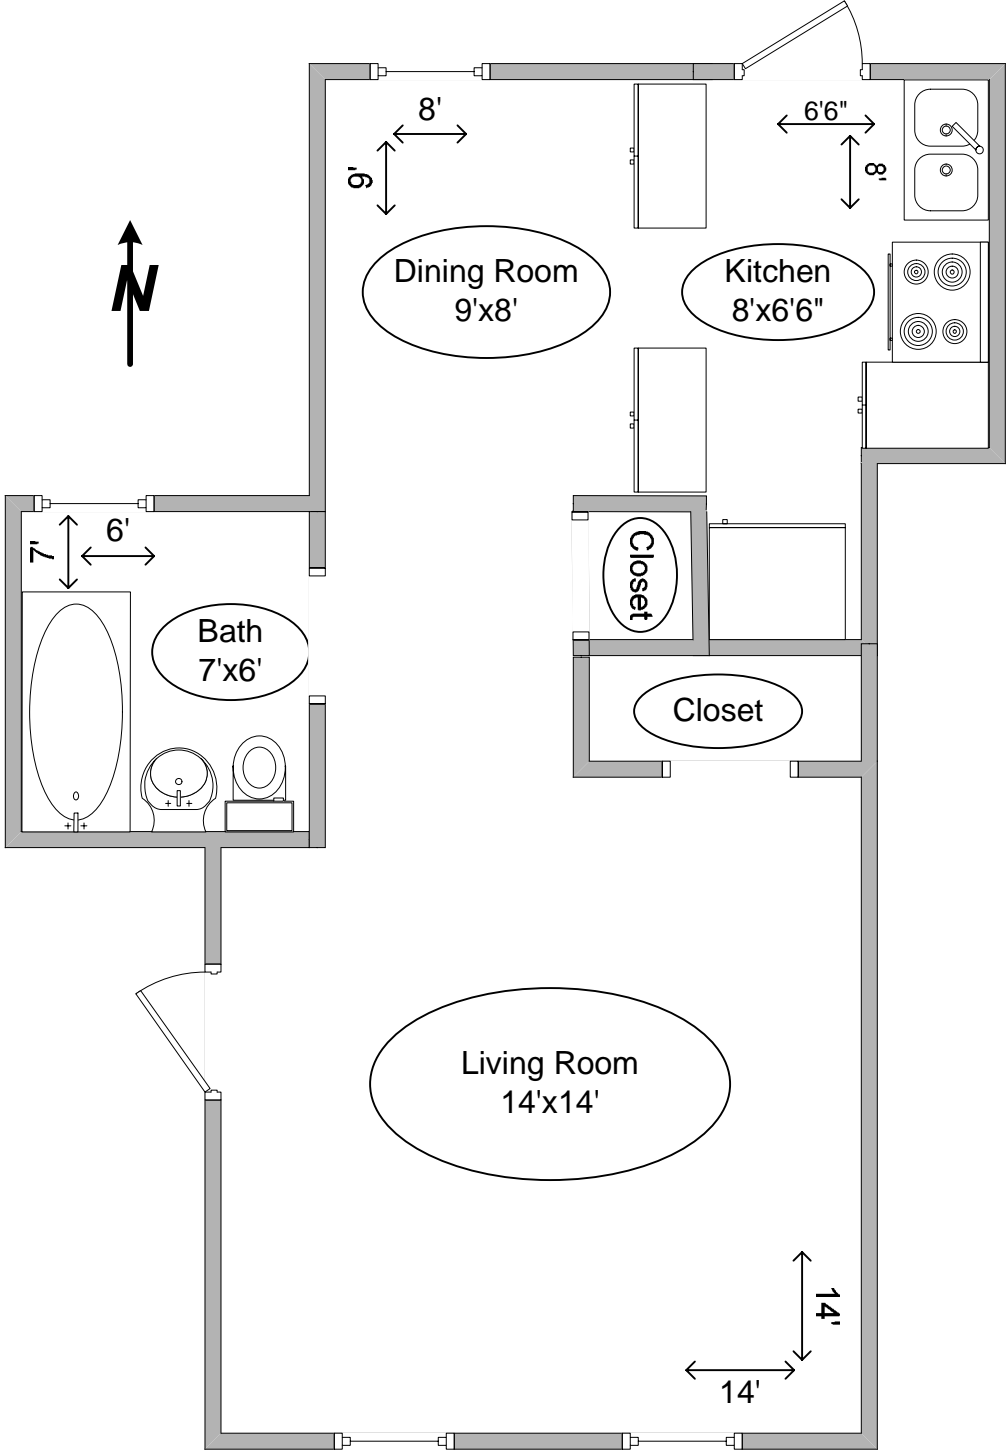

1944 W Argyle
Studio Apartment
Approx. 475 Square Feet

Diagram may apply to multiple addresses.
Structural detail and square footage not guaranteed.