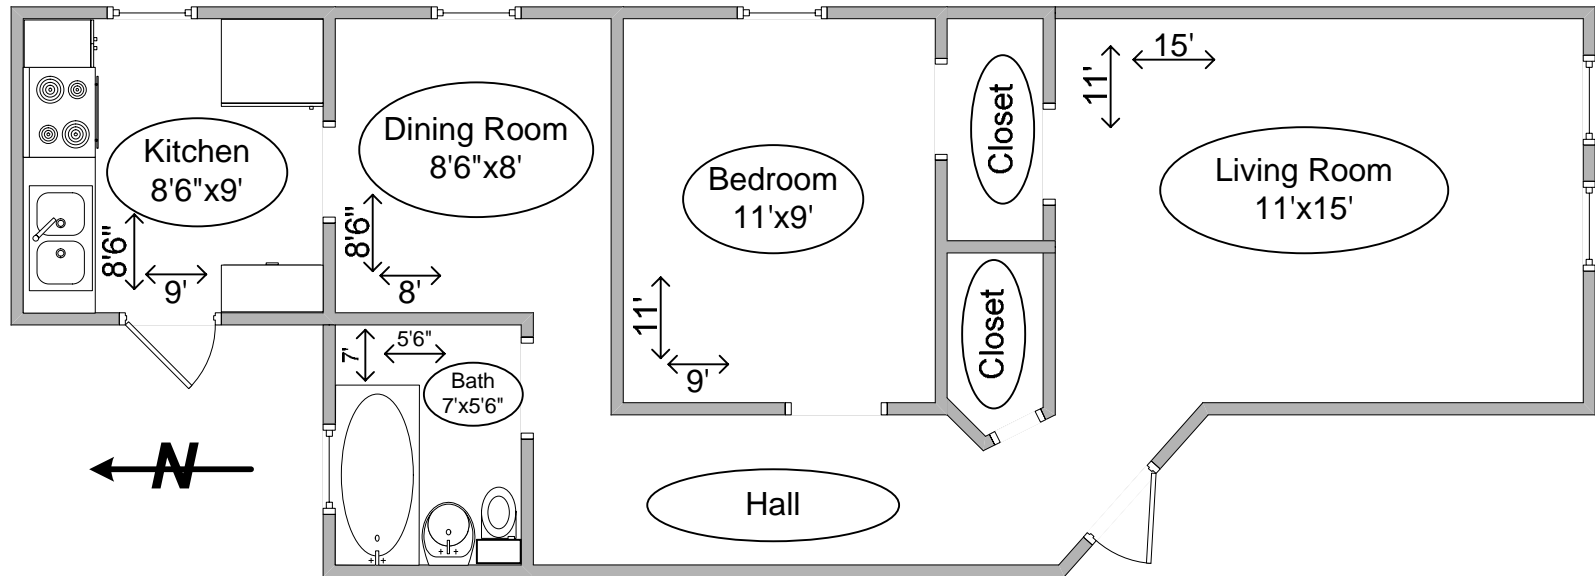

1946 W Argyle
One Bedroom Apartment
Approx. 550 Square Feet

Diagram may apply to multiple addresses.
Structural detail and square footage not guaranteed.