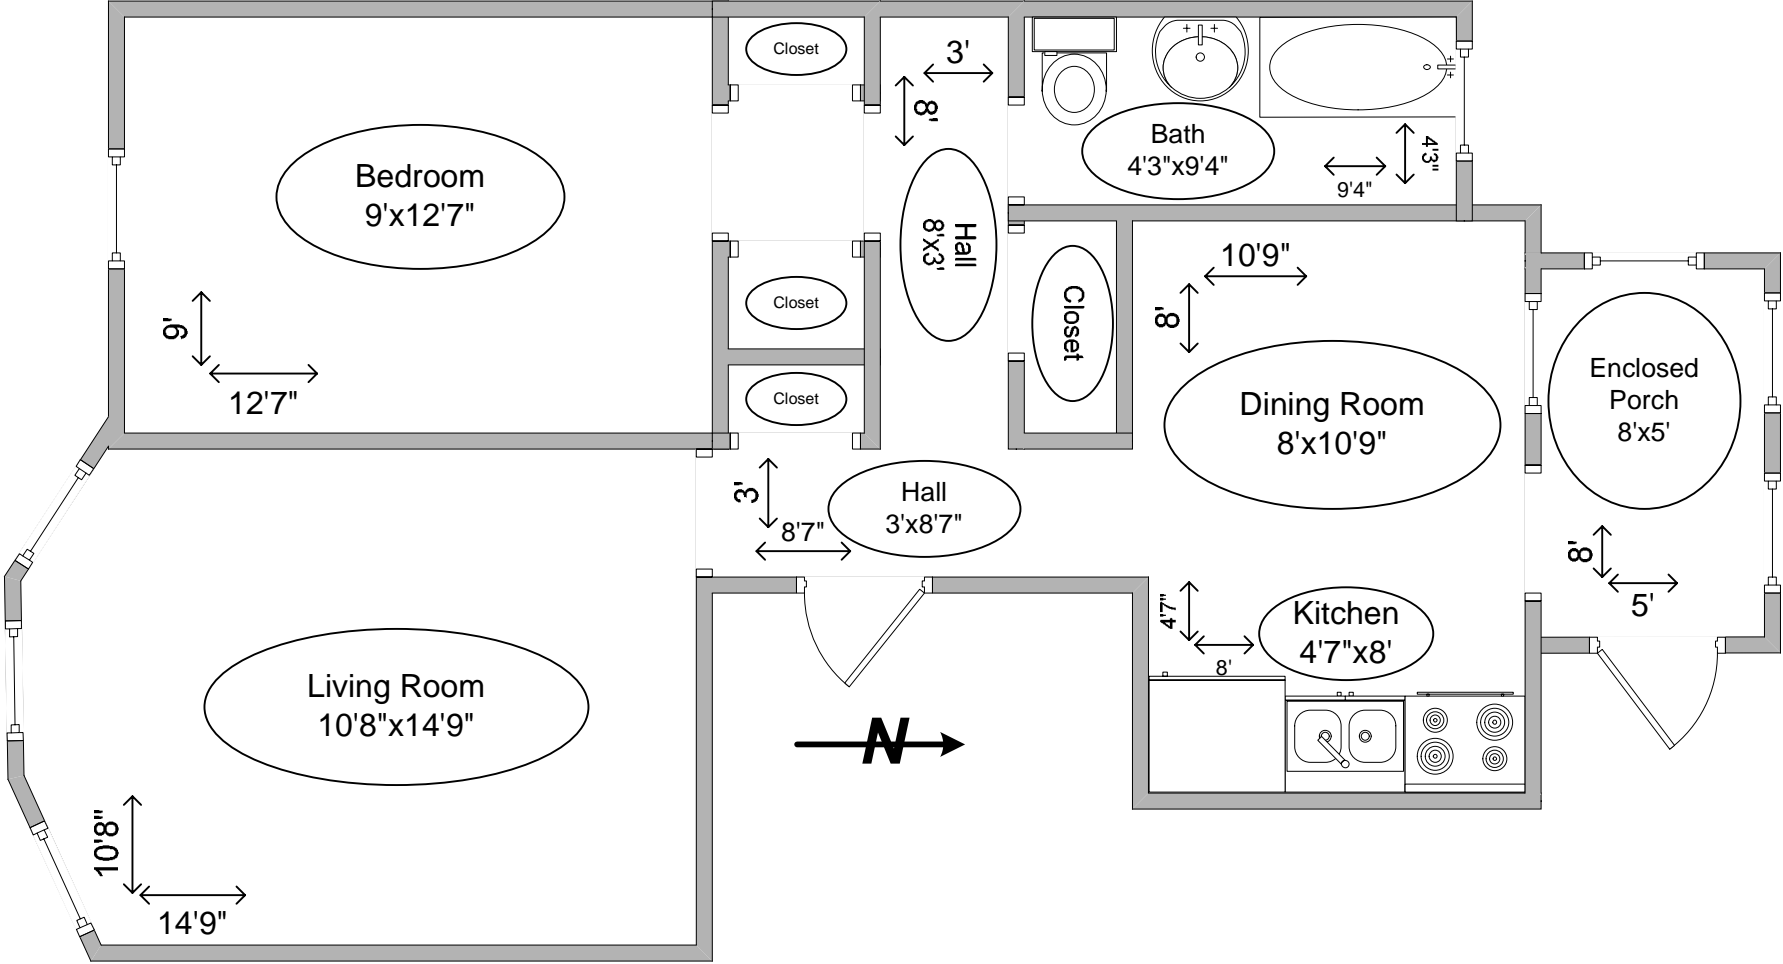

1950 W Winnemac
One Bedroom Apartment
Approx. 575 Square Feet

Diagram may apply to multiple addresses.
Structural detail and square footage not guaranteed.