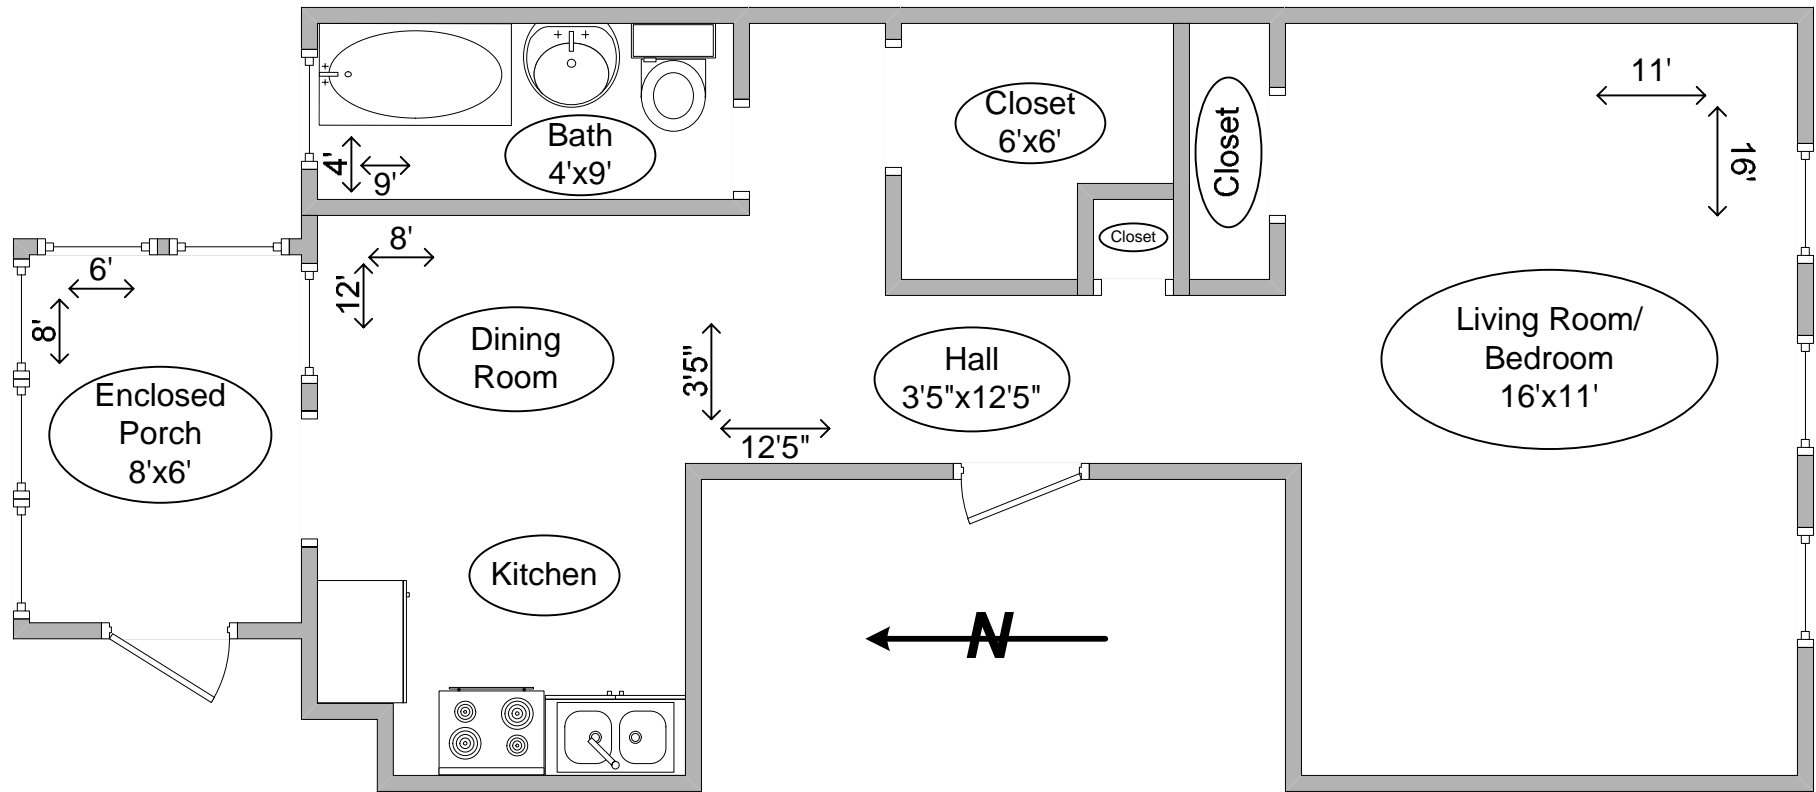

1952 W Winnemac
Studio Apartment
Approx. 450 Square Feet

Diagram may apply to multiple addresses.
Structural detail and square footage not guaranteed.