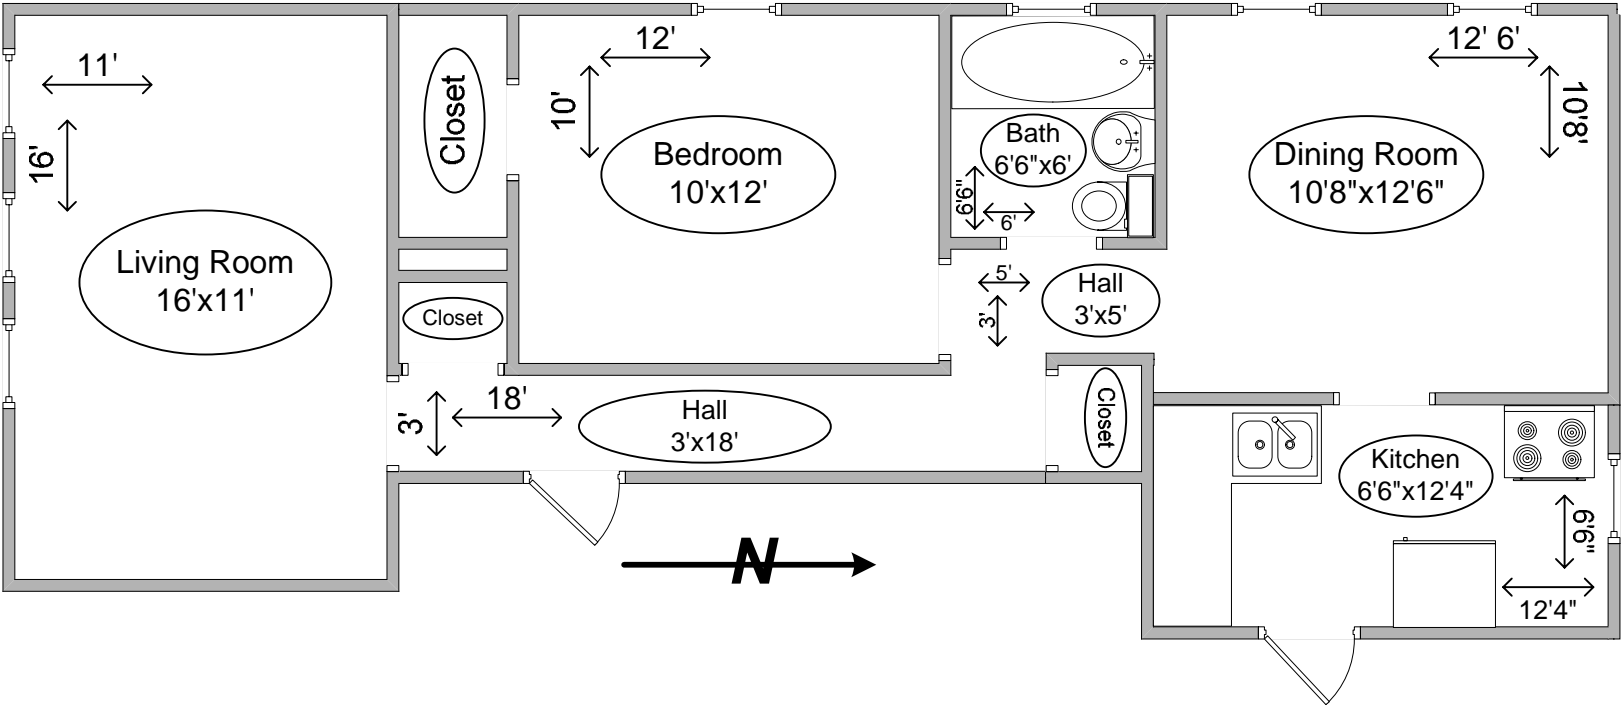

1954 W Winnemac
One Bedroom Apartment
Approx. 800 Square Feet

Diagram may apply to multiple addresses.
Structural detail and square footage not guaranteed.