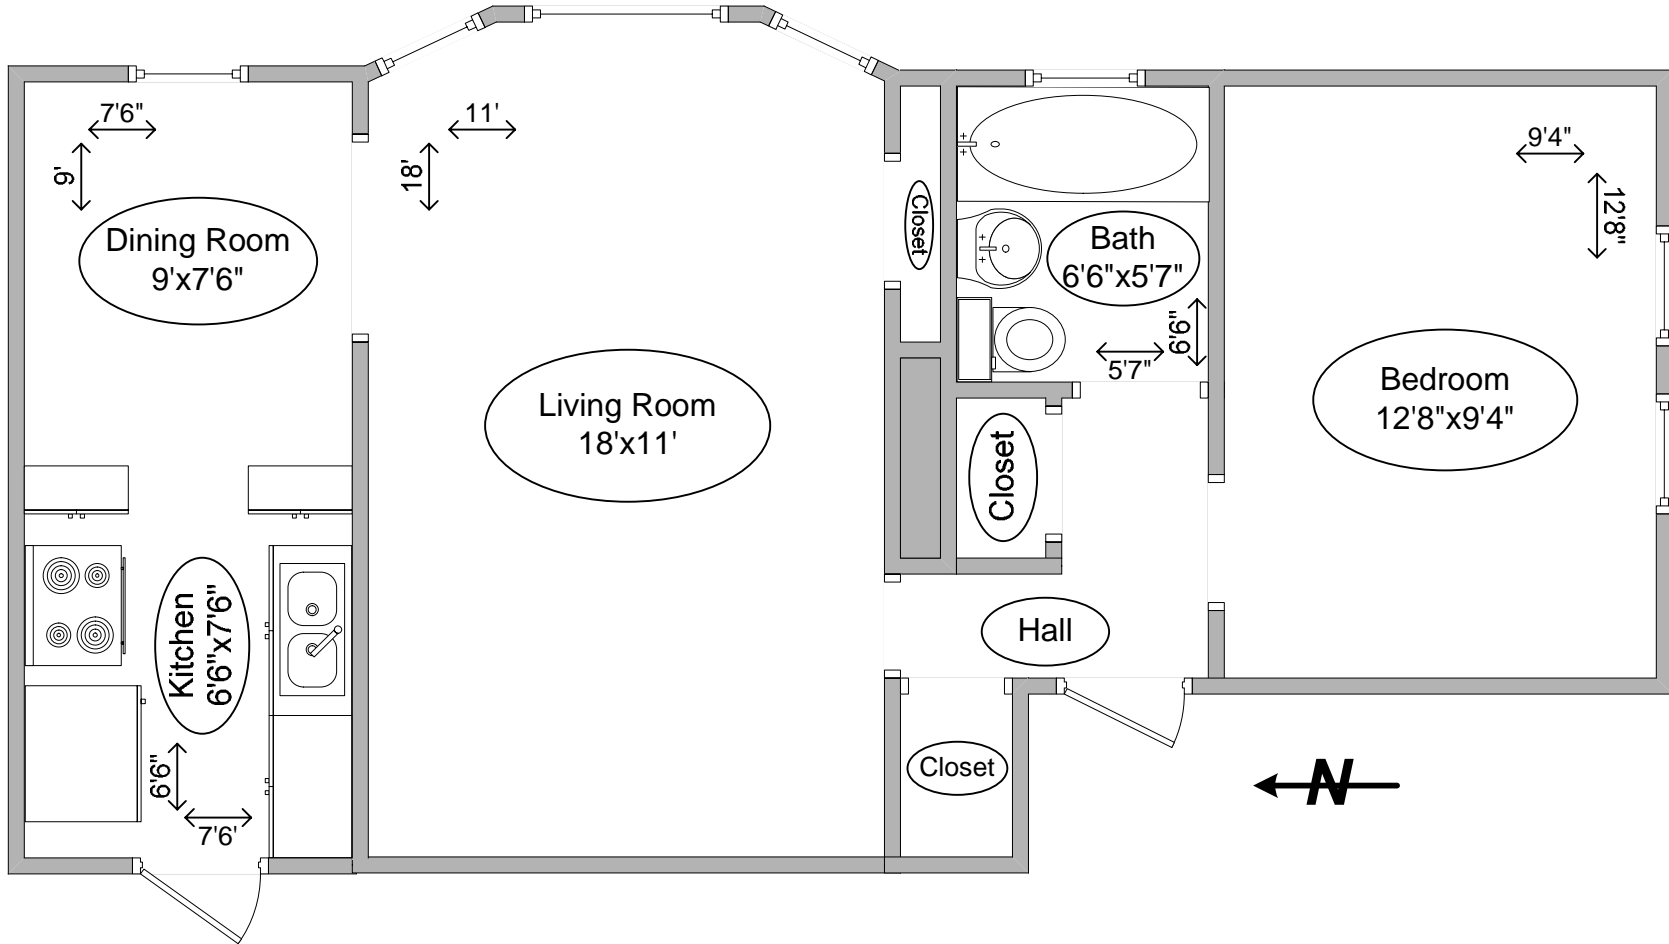

2100 W Ainslie (East)
One Bedroom Apartment
Approx. 525 Square Feet

Diagram may apply to multiple addresses.
Structural detail and square footage not guaranteed.