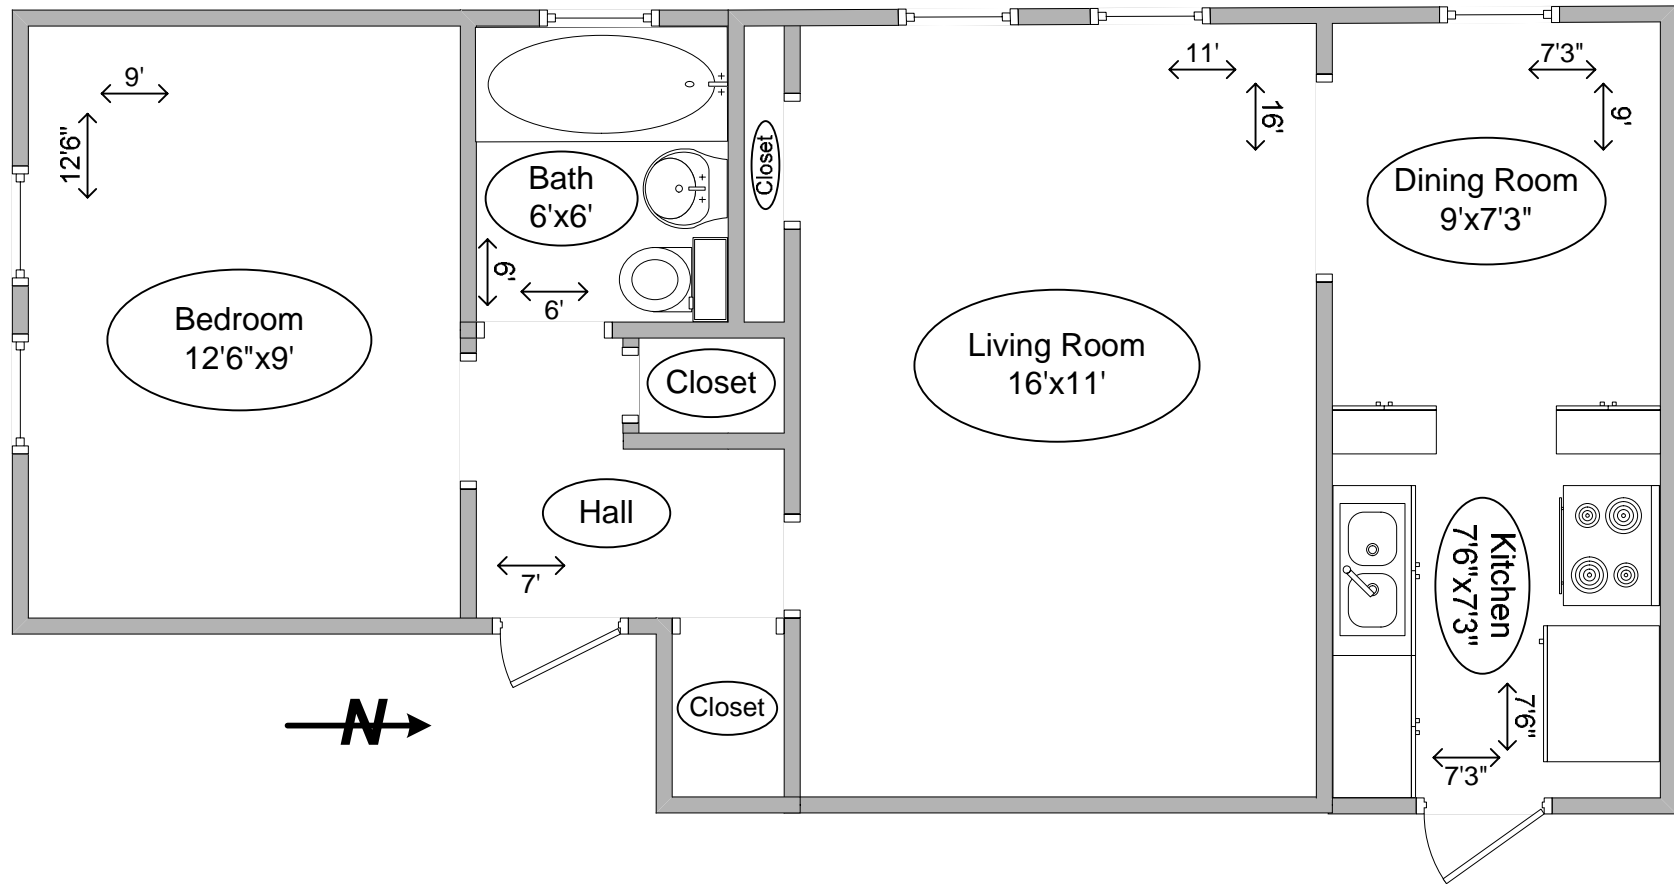

2102 W Ainslie (West)
One Bedroom Apartment
Approx. 550 Square Feet

Diagram may apply to multiple addresses.
Structural detail and square footage not guaranteed.