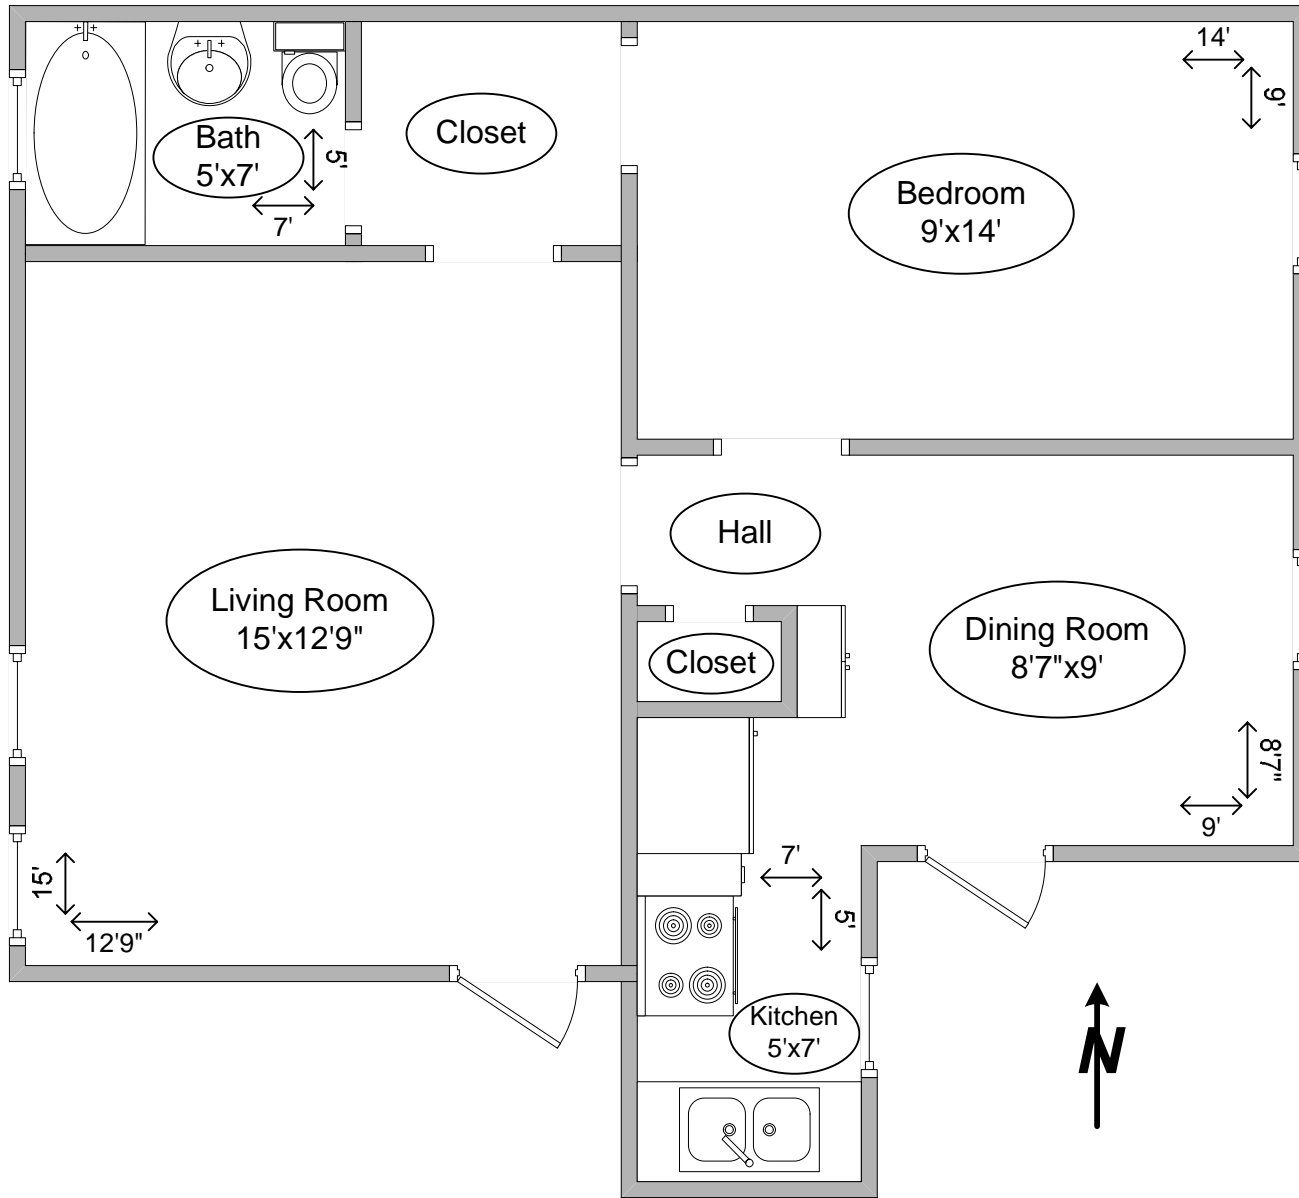

2106 W Ainslie (North)
One Bedroom Apartment
Approx. 550 Square Feet

Diagram may apply to multiple addresses.
Structural detail and square footage not guaranteed.