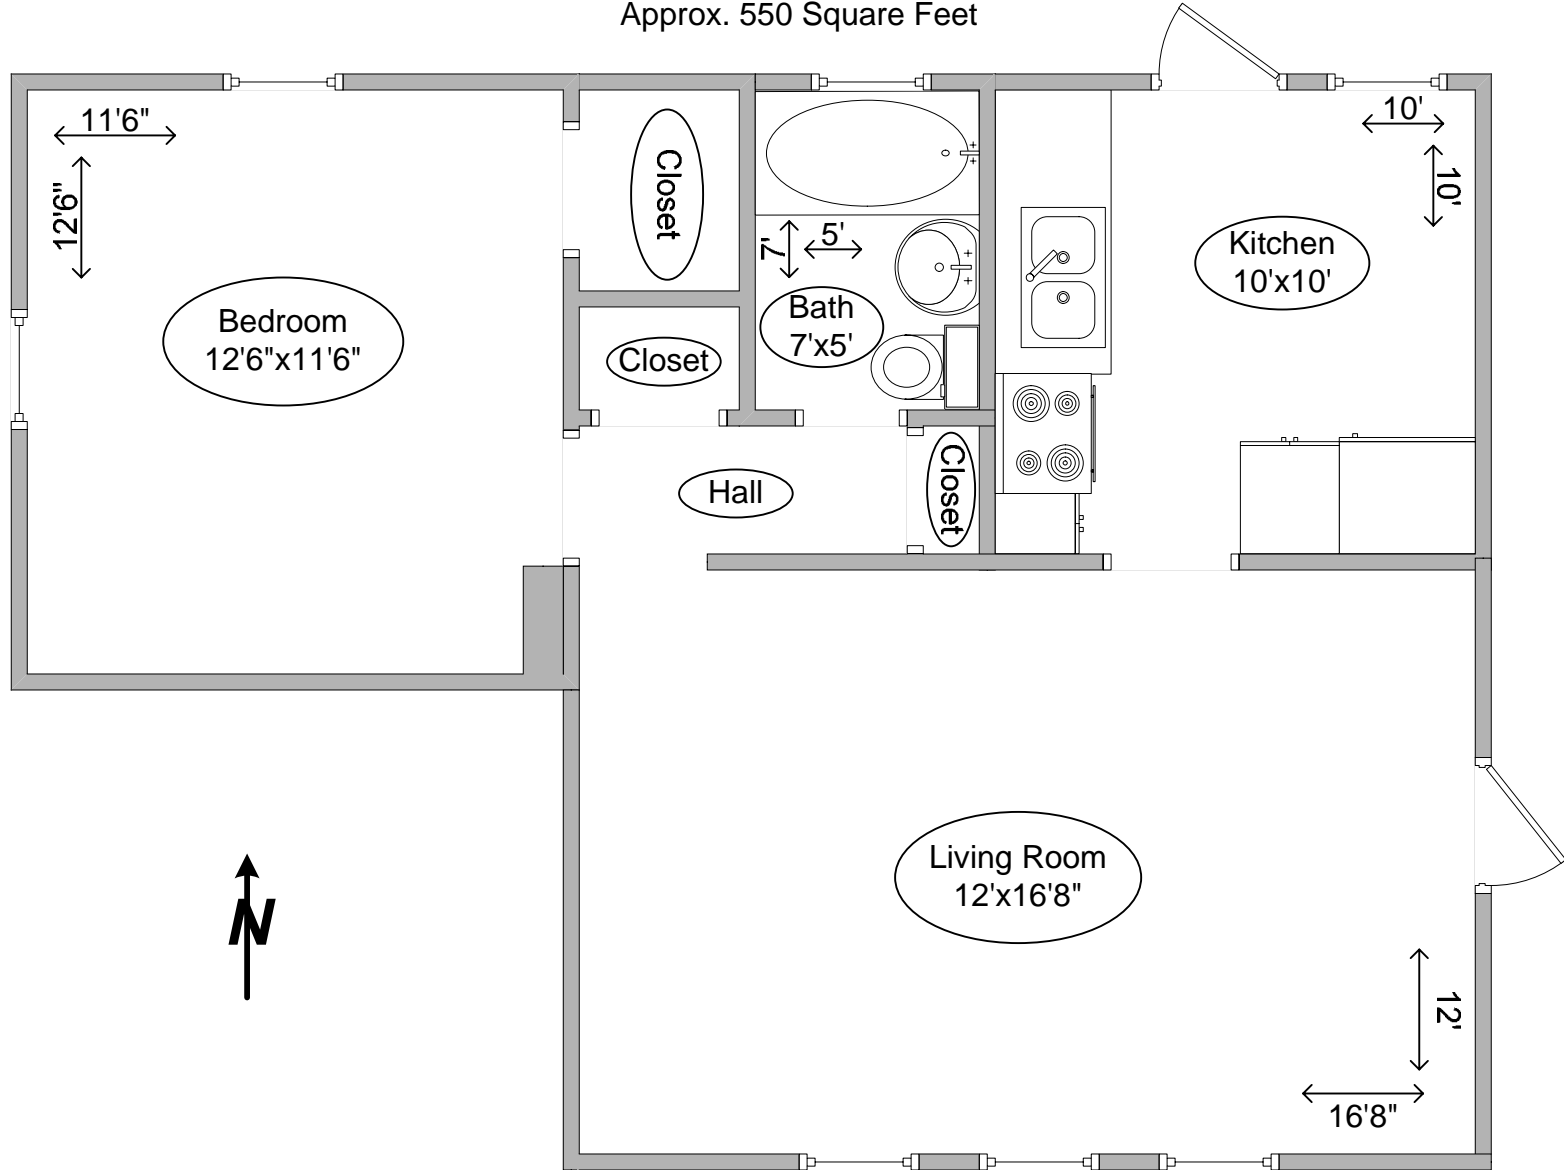

2108 W Foster (West)  
One Bedroom Apartment  
Approx. 550 Square Feet

Diagram may apply to multiple addresses.  
Structural detail and square footage not guaranteed.