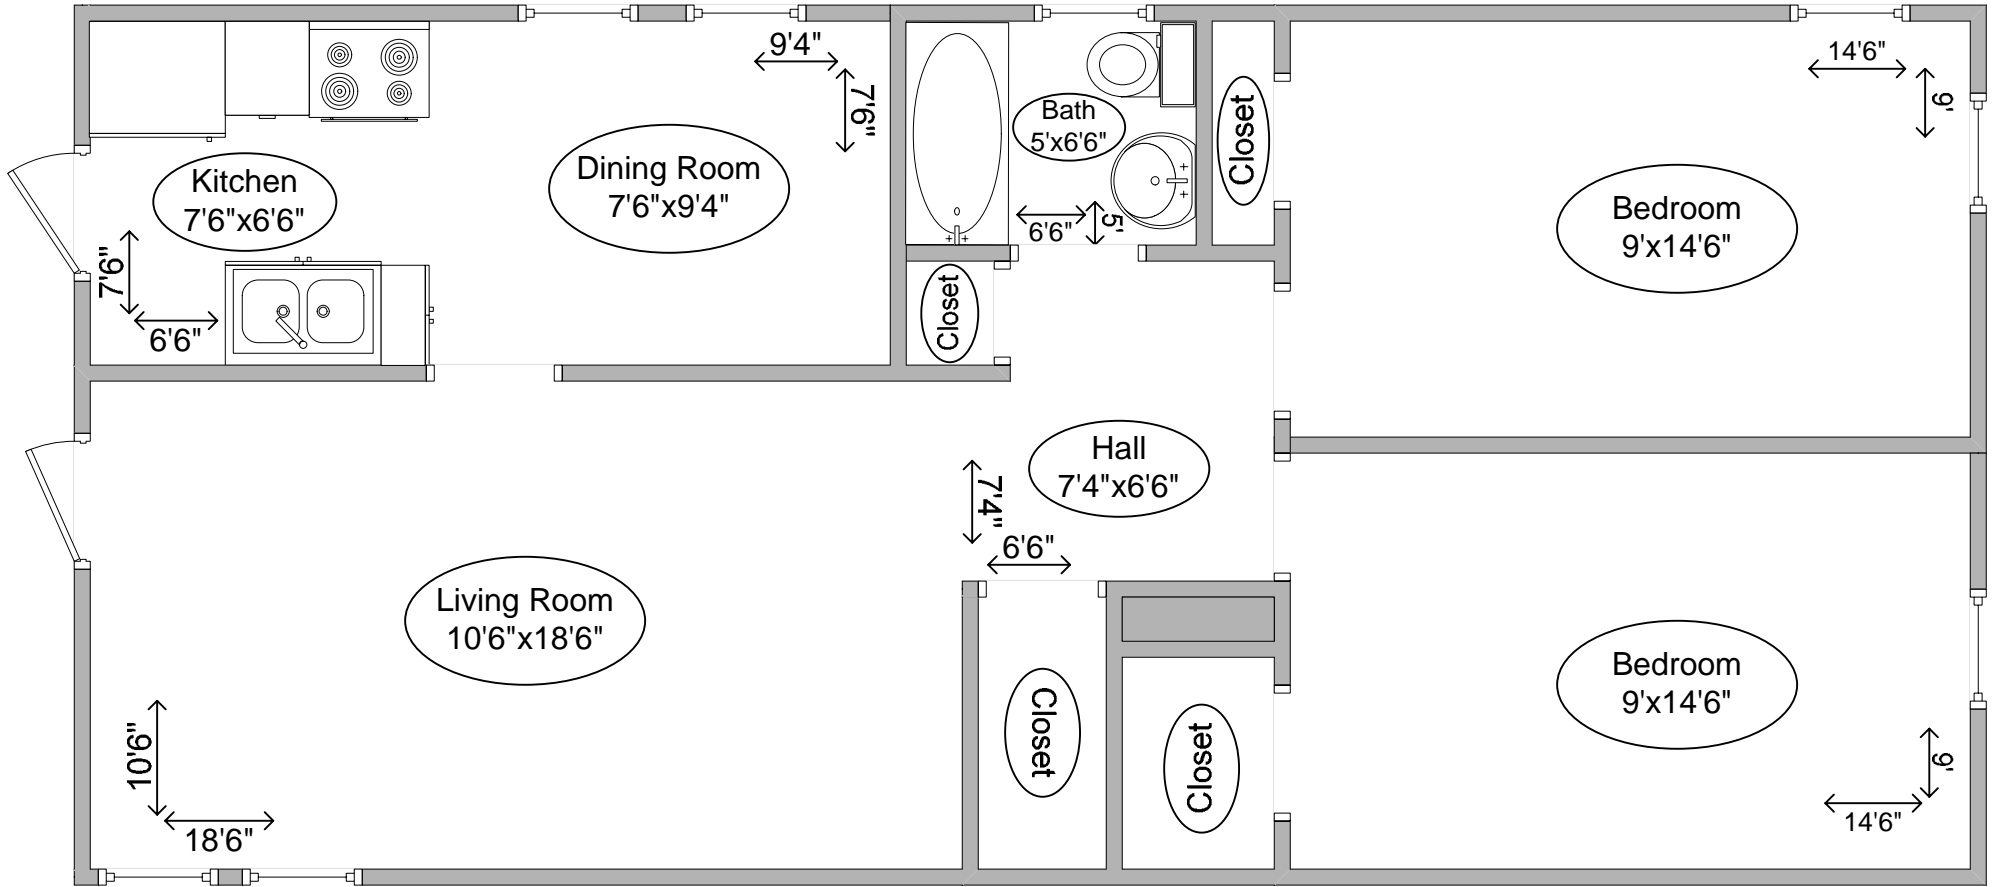

2108 W Ainslie (East)  
Two Bedroom Apartment  
Approx. 700 Square Feet

Diagram may apply to multiple addresses.  
Structural detail and square footage not guaranteed.