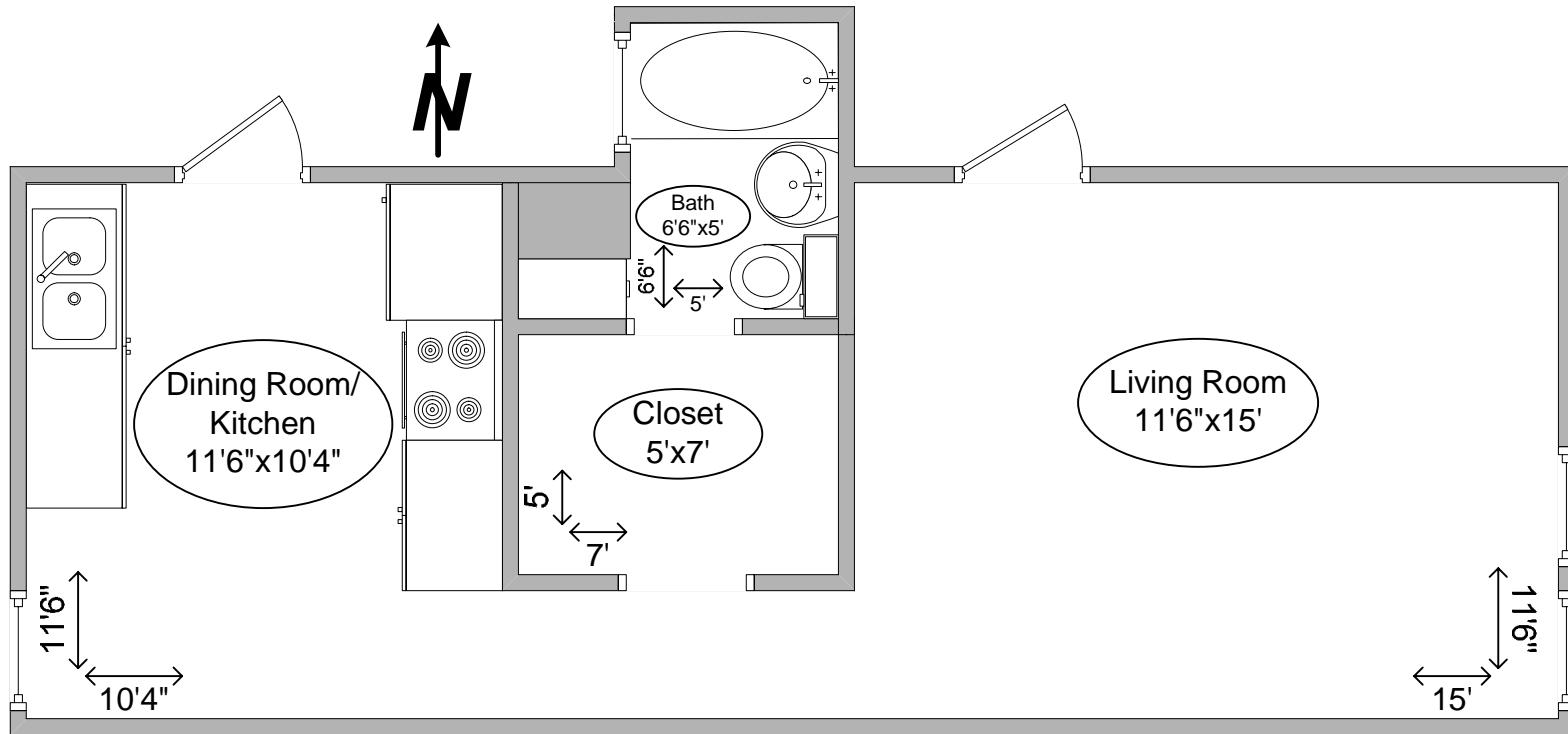

2110 W Ainslie (South)
Studio Apartment
Approx. 425 Square Feet

Diagram may apply to multiple addresses.
Structural detail and square footage not guaranteed.