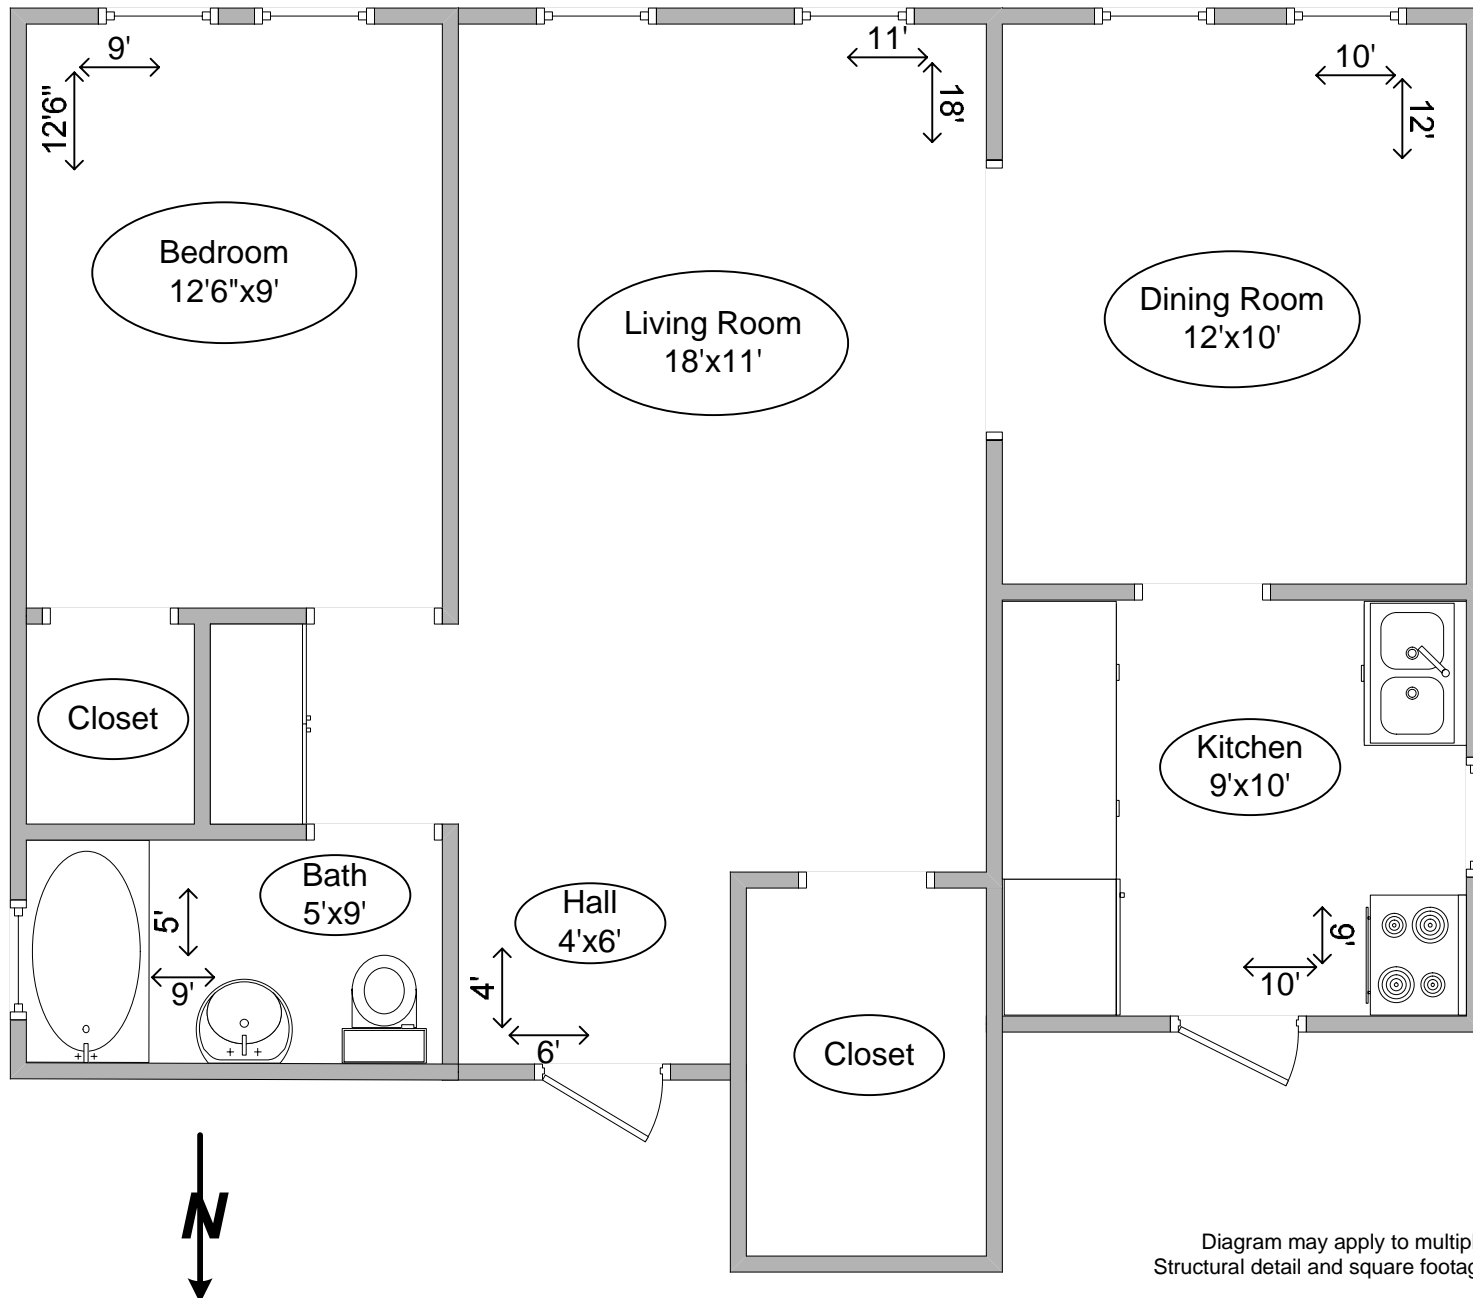

2112 W Ainslie (South)  
One Bedroom Apartment  
Approx. 650 Square Feet

Diagram may apply to multiple addresses.  
Structural detail and square footage not guaranteed.