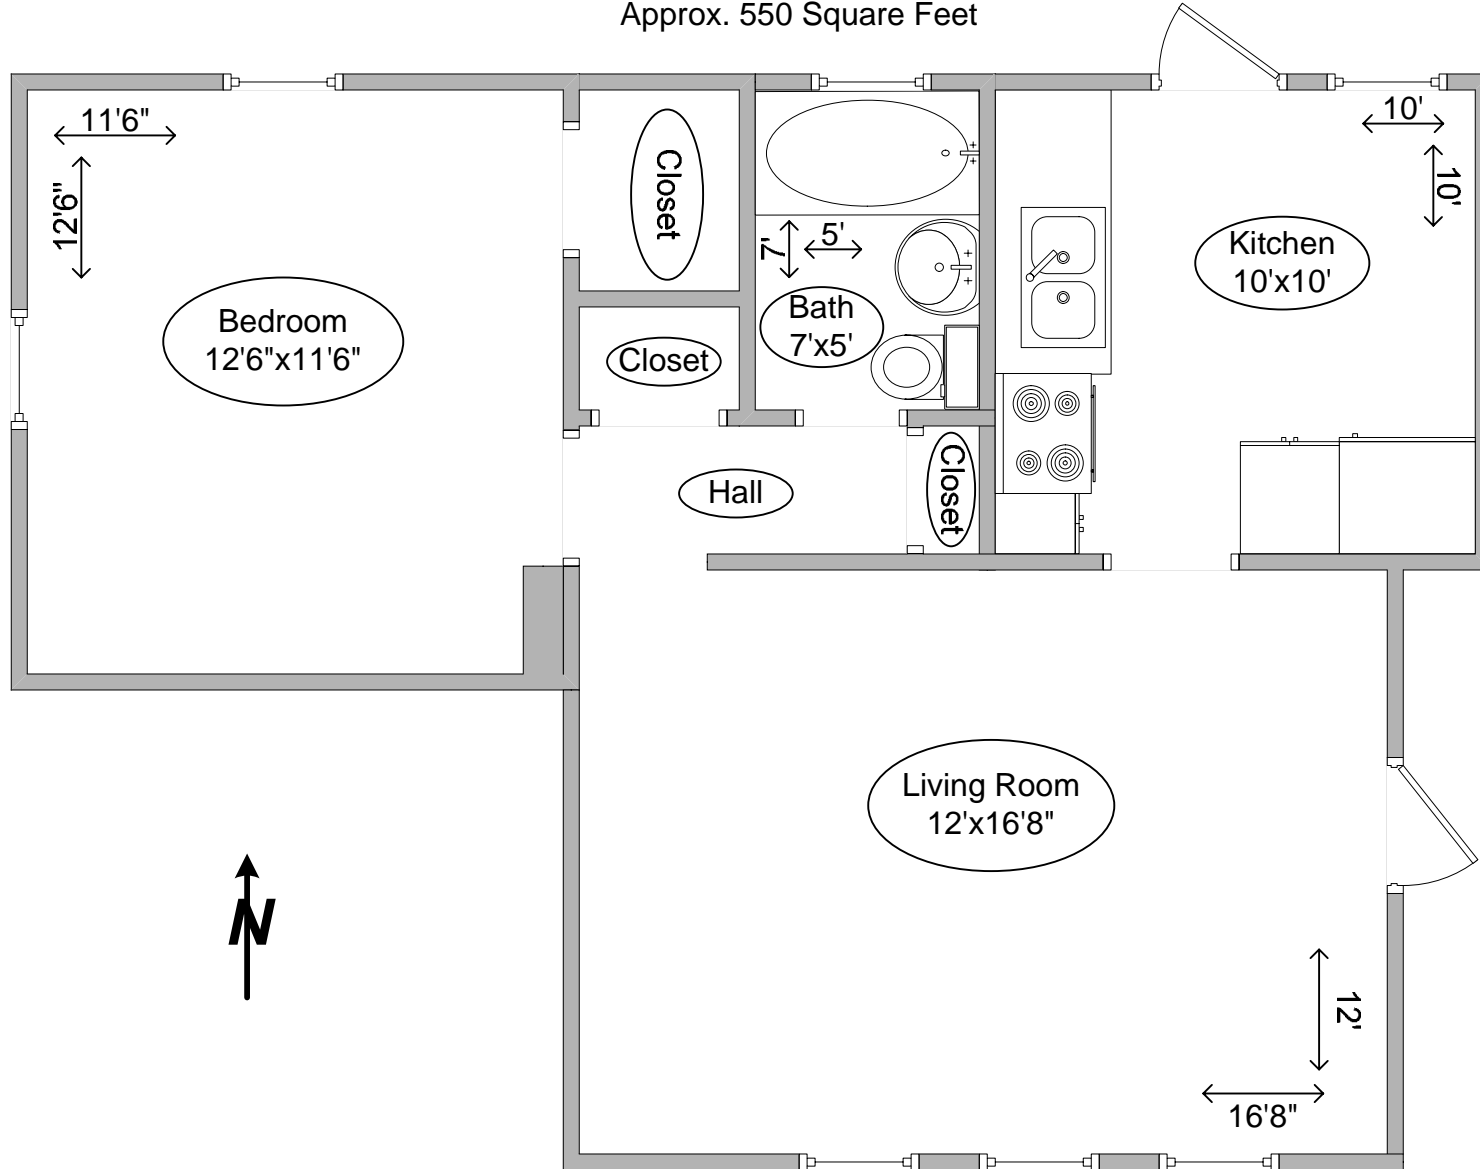

2120 W Foster (West)
One Bedroom Apartment
Approx. 550 Square Feet

Diagram may apply to multiple addresses.
Structural detail and square footage not guaranteed.