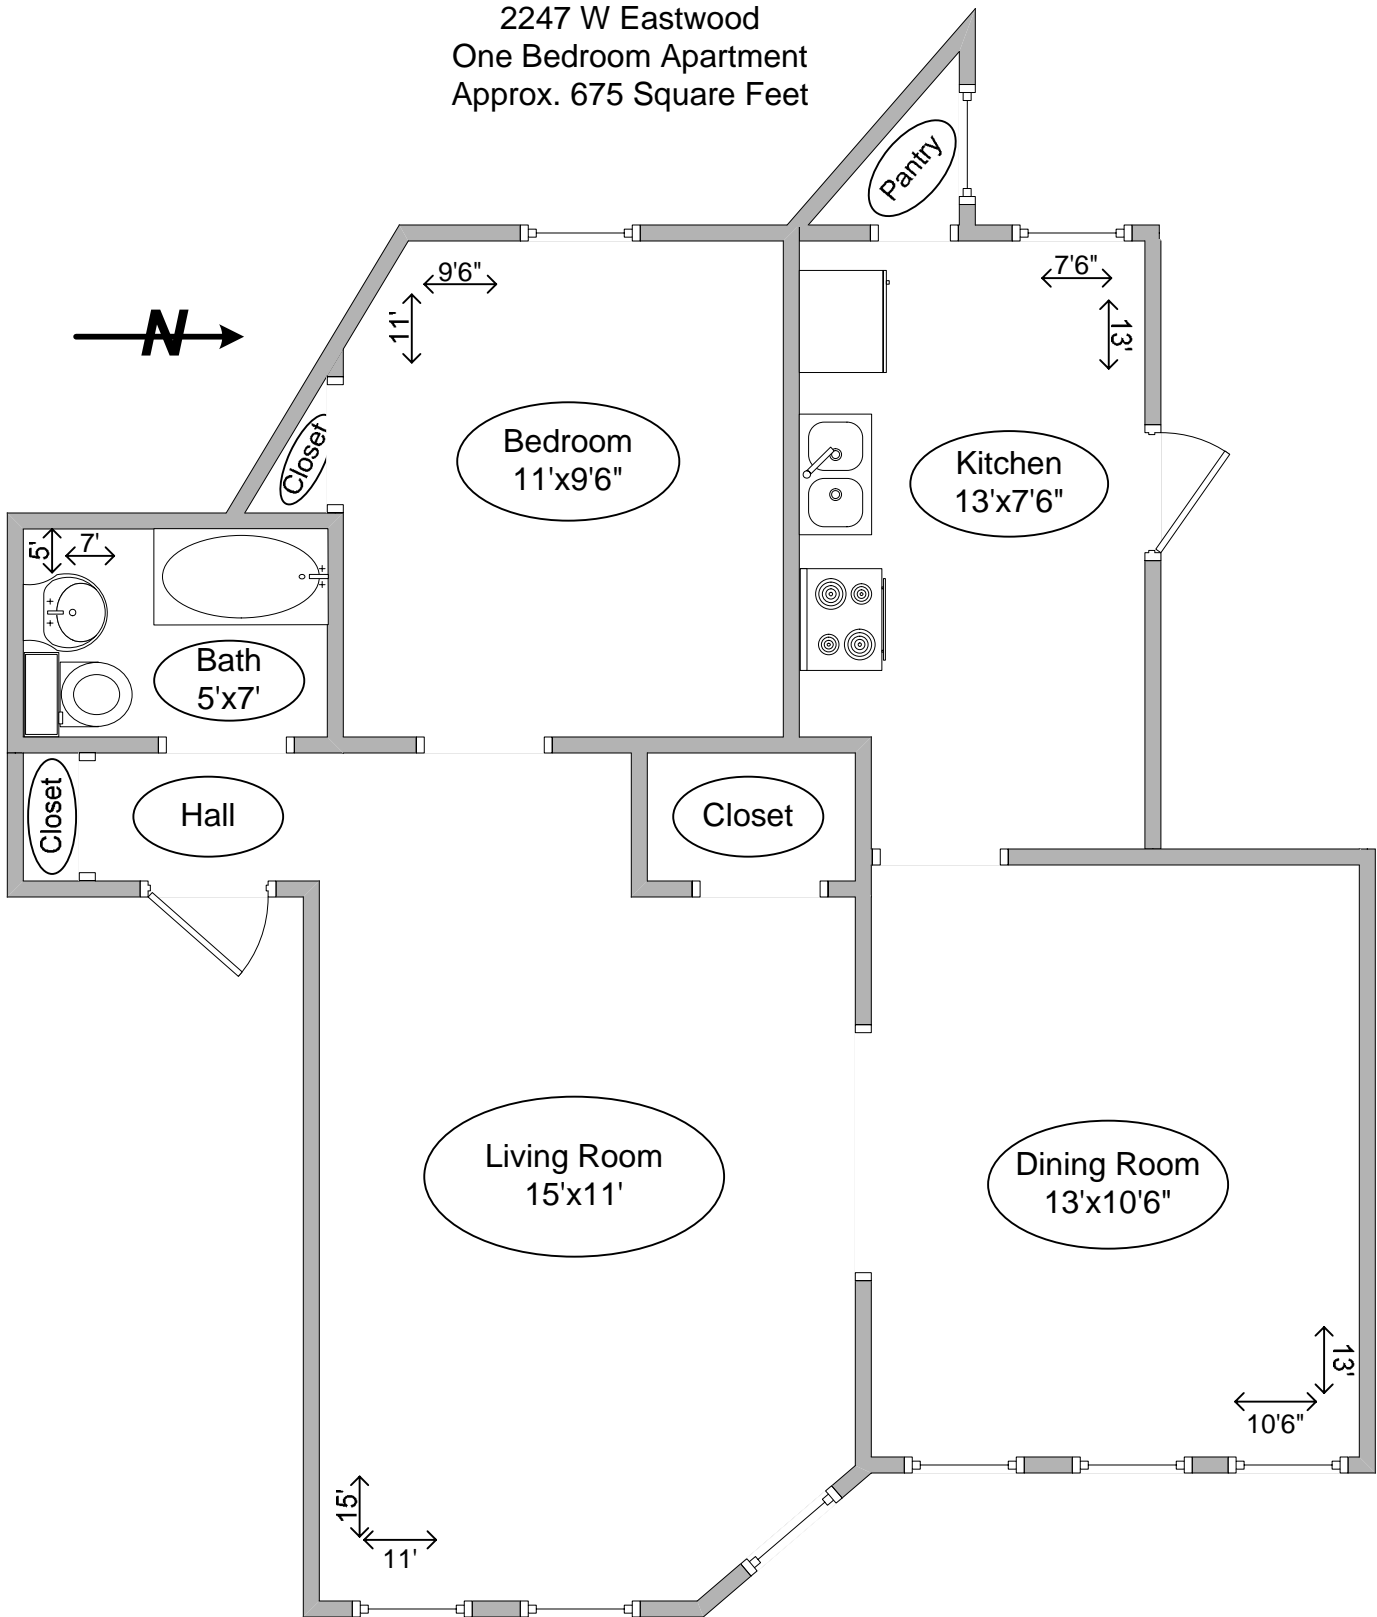

2247 W Eastwood  
One Bedroom Apartment  
Approx. 675 Square Feet

Diagram may apply to multiple addresses.  
Structural detail and square footage not guaranteed.