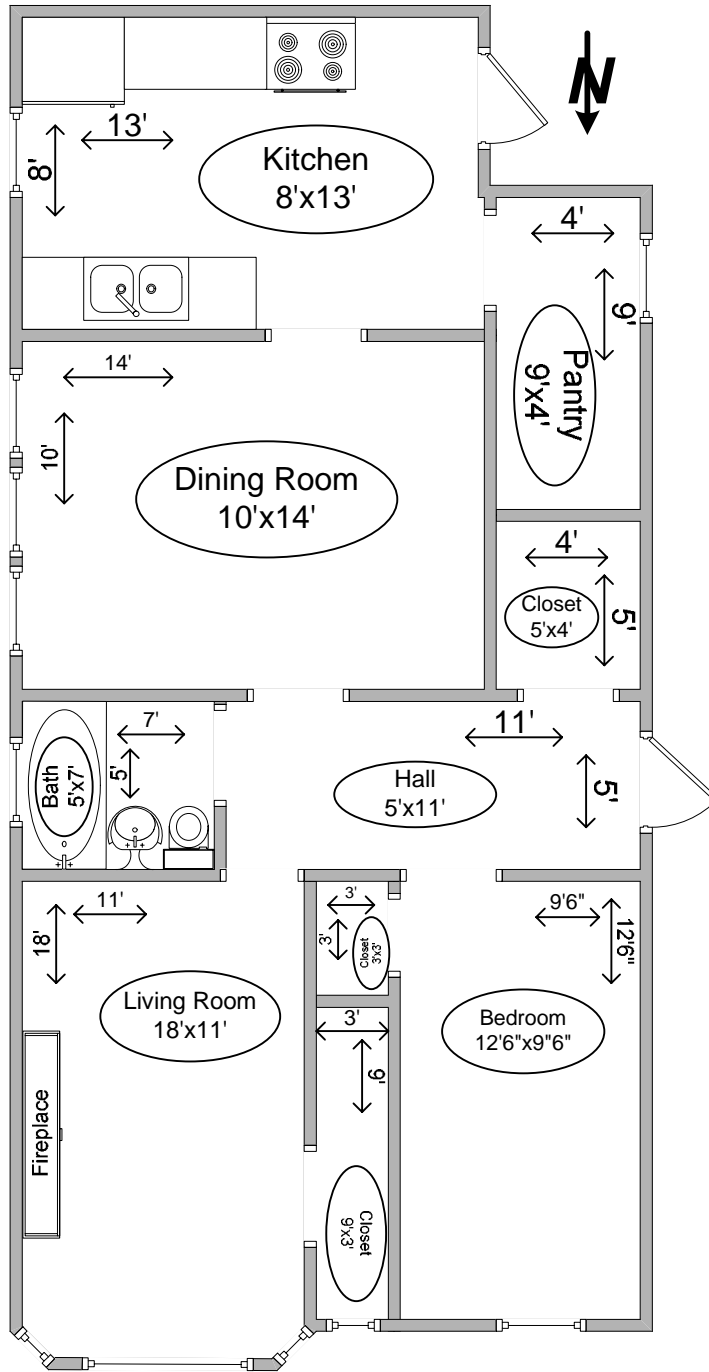

2249 W Eastwood
1 Bedroom
Approx. 700 Square Feet

Diagram may apply to multiple addresses.
Structural detail and square footage not guaranteed.