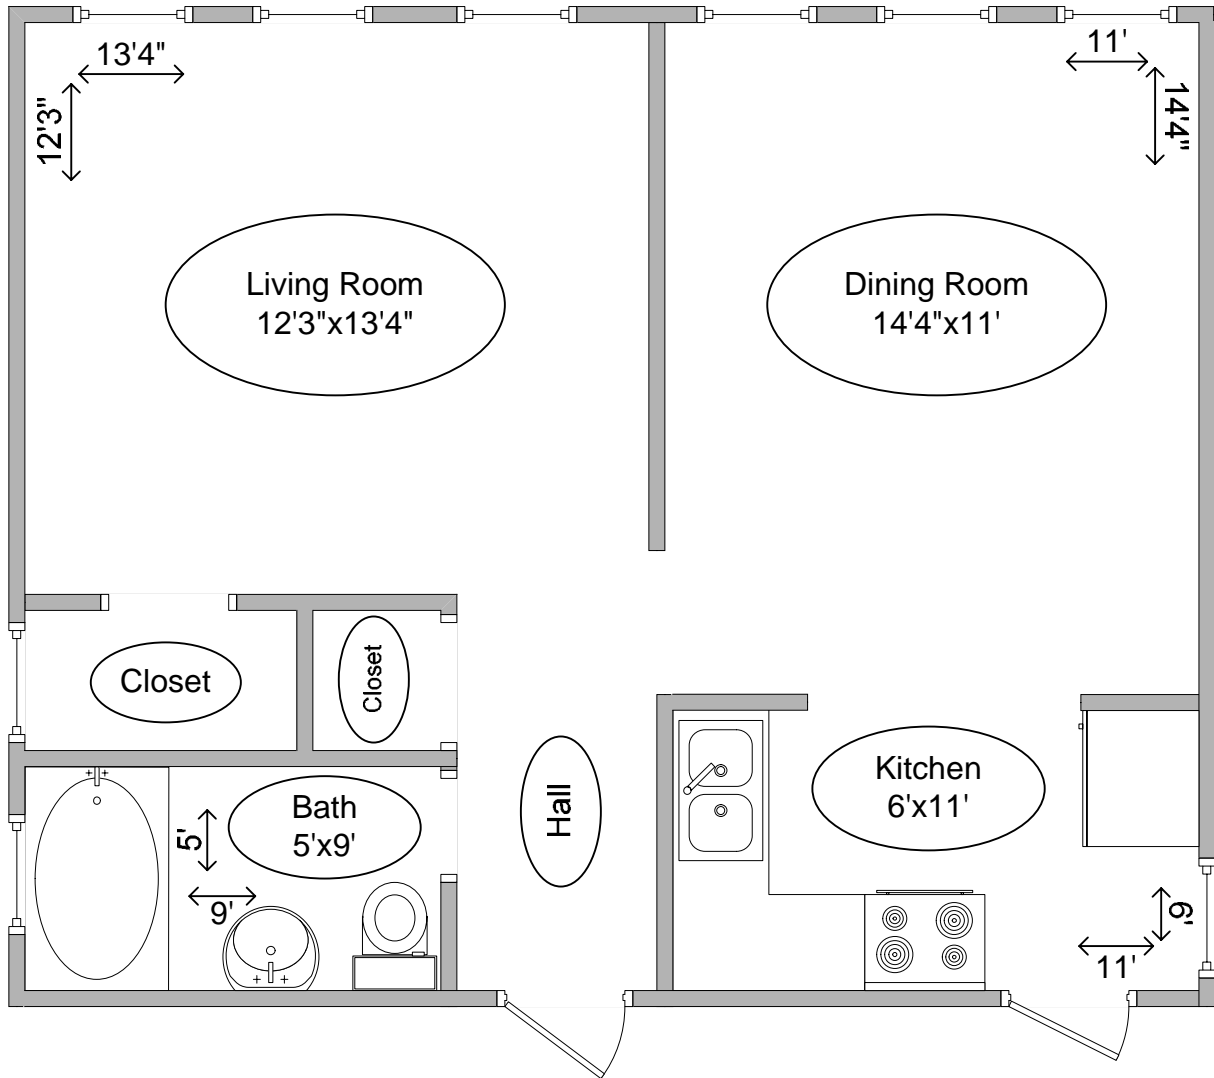

2259 W. Eastwood (North)
Studio Apartment
Approx. 500 Square Feet

Diagram may apply to multiple addresses.
Structural detail and square footage not guaranteed.