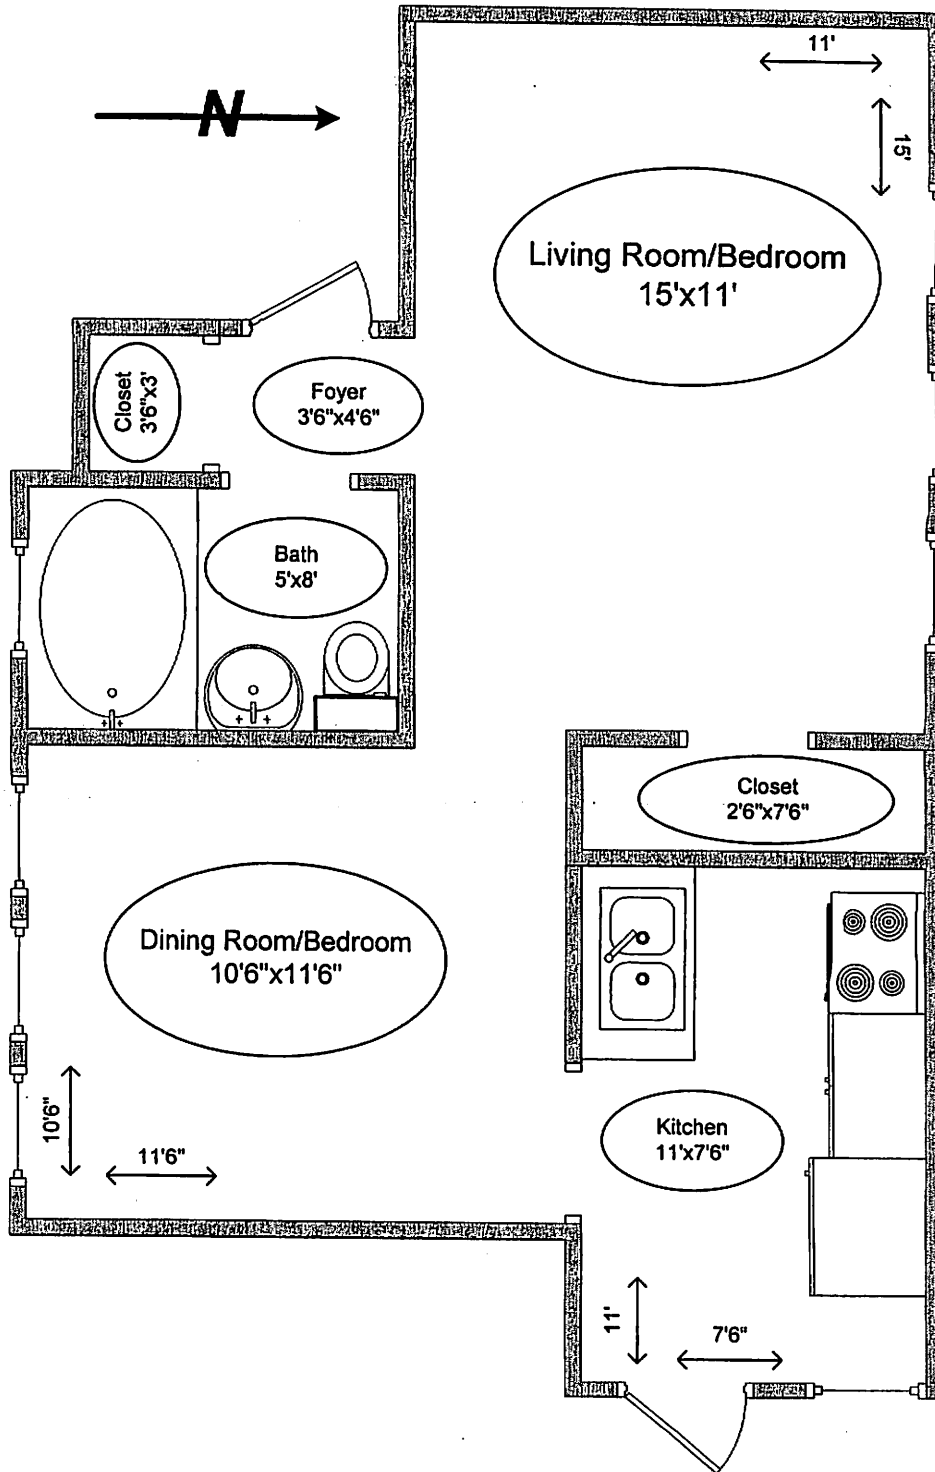

2261 W Eastwood Ave. (East)  
Studio Apartment  
Approx. 450 Square Feet

Diagram may apply to multiple addresses.  
Structural detail and square footage not guaranteed.