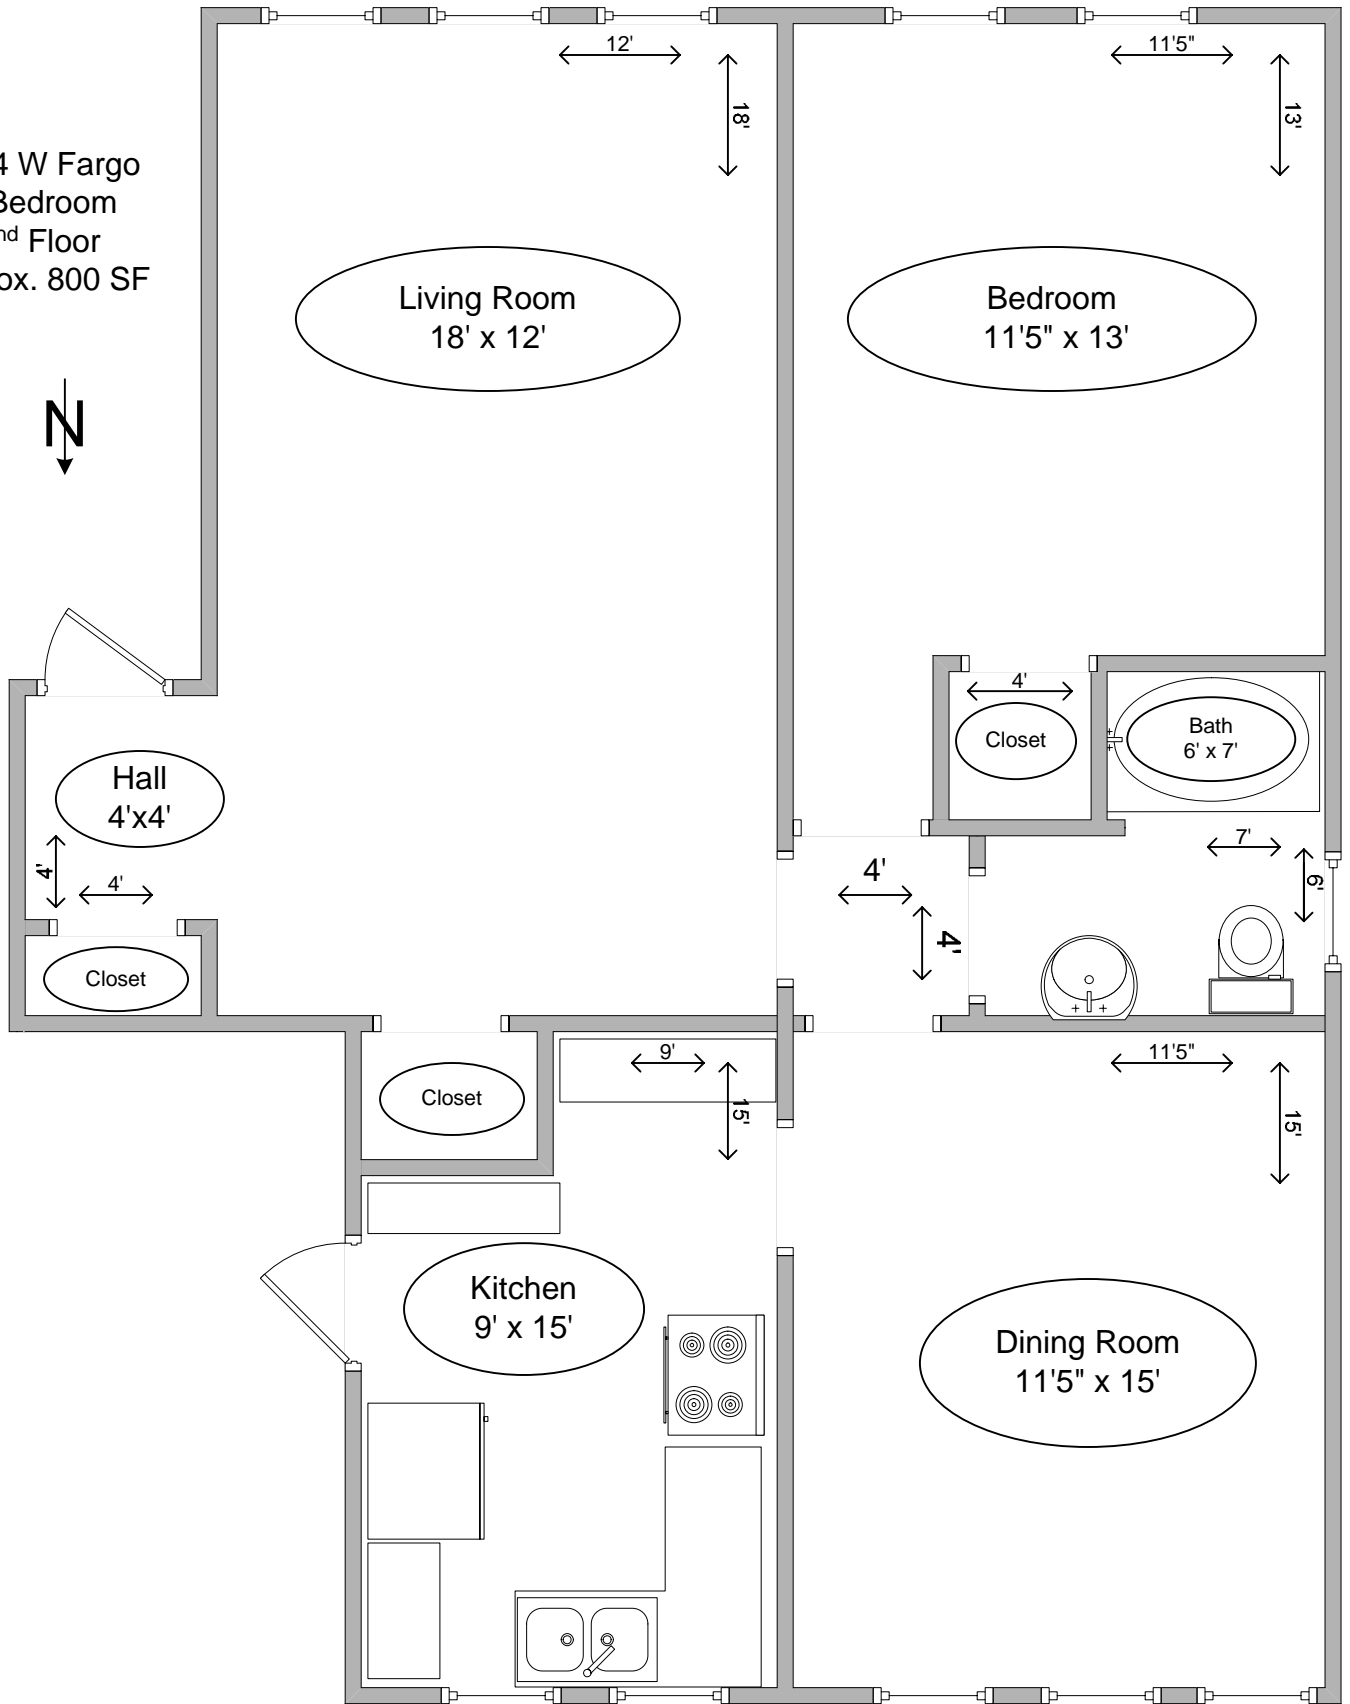

2434 W Fargo  
1 Bedroom  
2<sup>nd</sup> Floor  
Approx. 800 SF

Diagram may apply to multiple addresses.  
Structural detail and square footage not guaranteed.