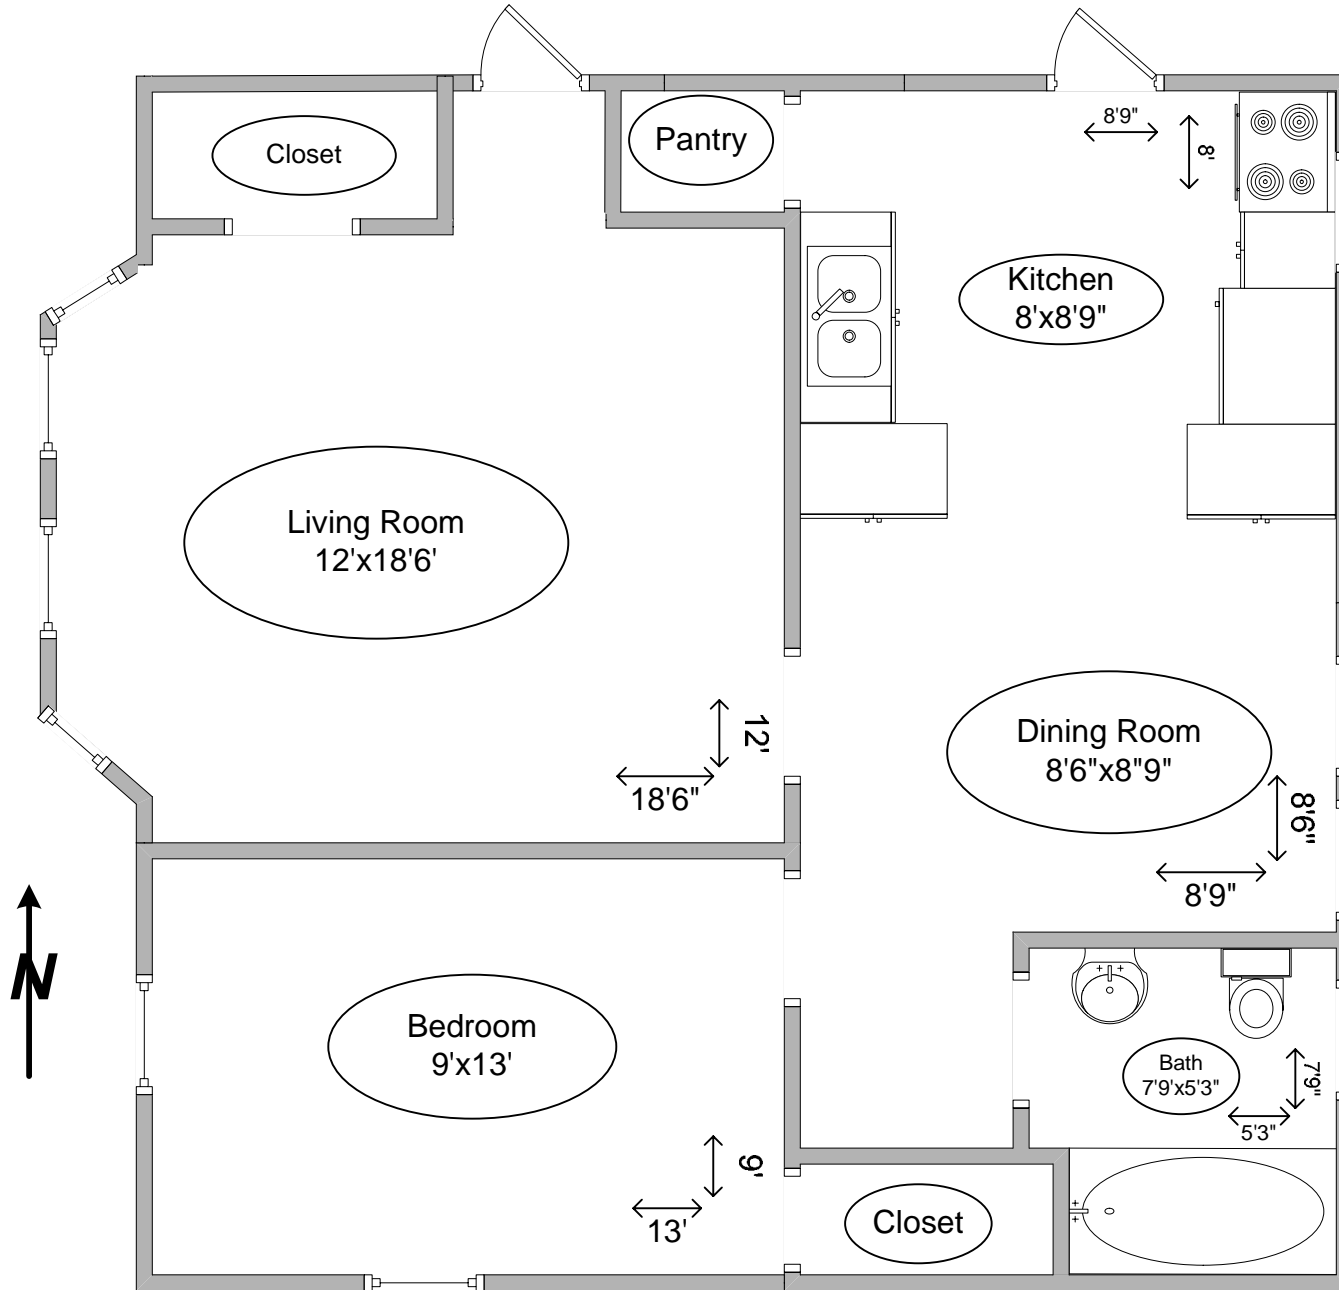

3148 W Belle Plaine Ave (South)
One Bedroom Apartment
Approx. 575 Square Feet

Diagram may apply to multiple addresses.
Structural detail and square footage not guaranteed.