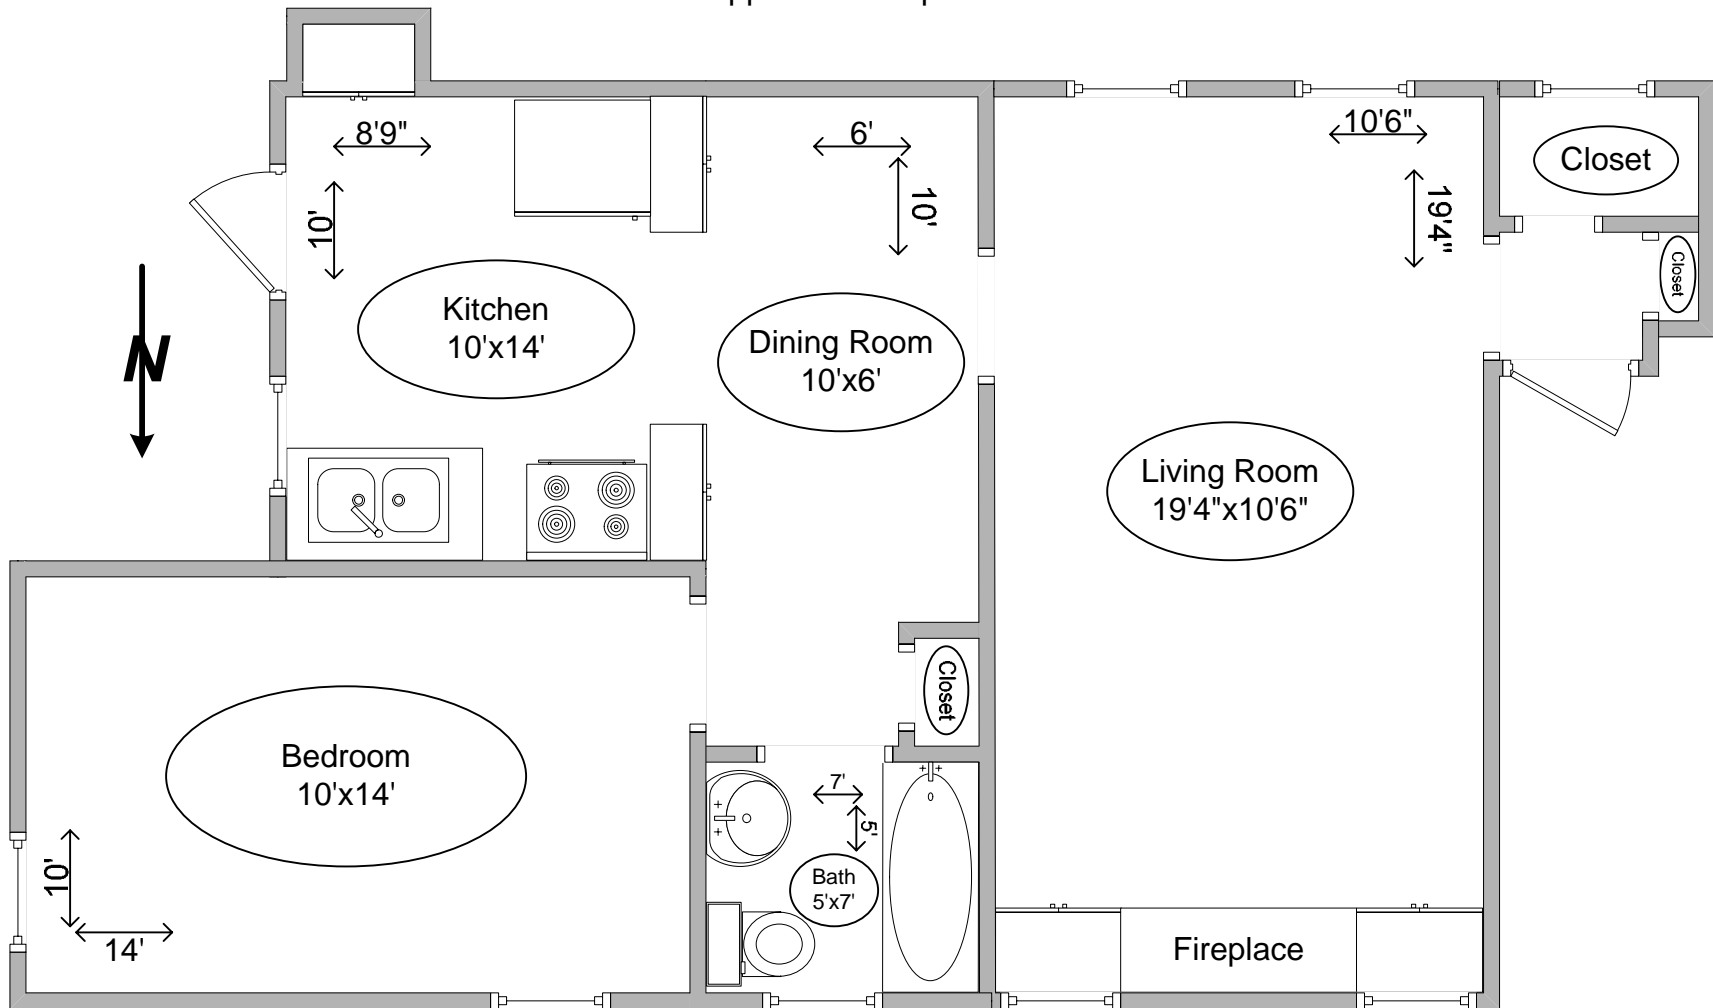

3152 W Belle Plaine (East)
One Bedroom Apartment
Approx. 575 Square Feet

Diagram may apply to multiple addresses.
Structural detail and square footage not guaranteed.