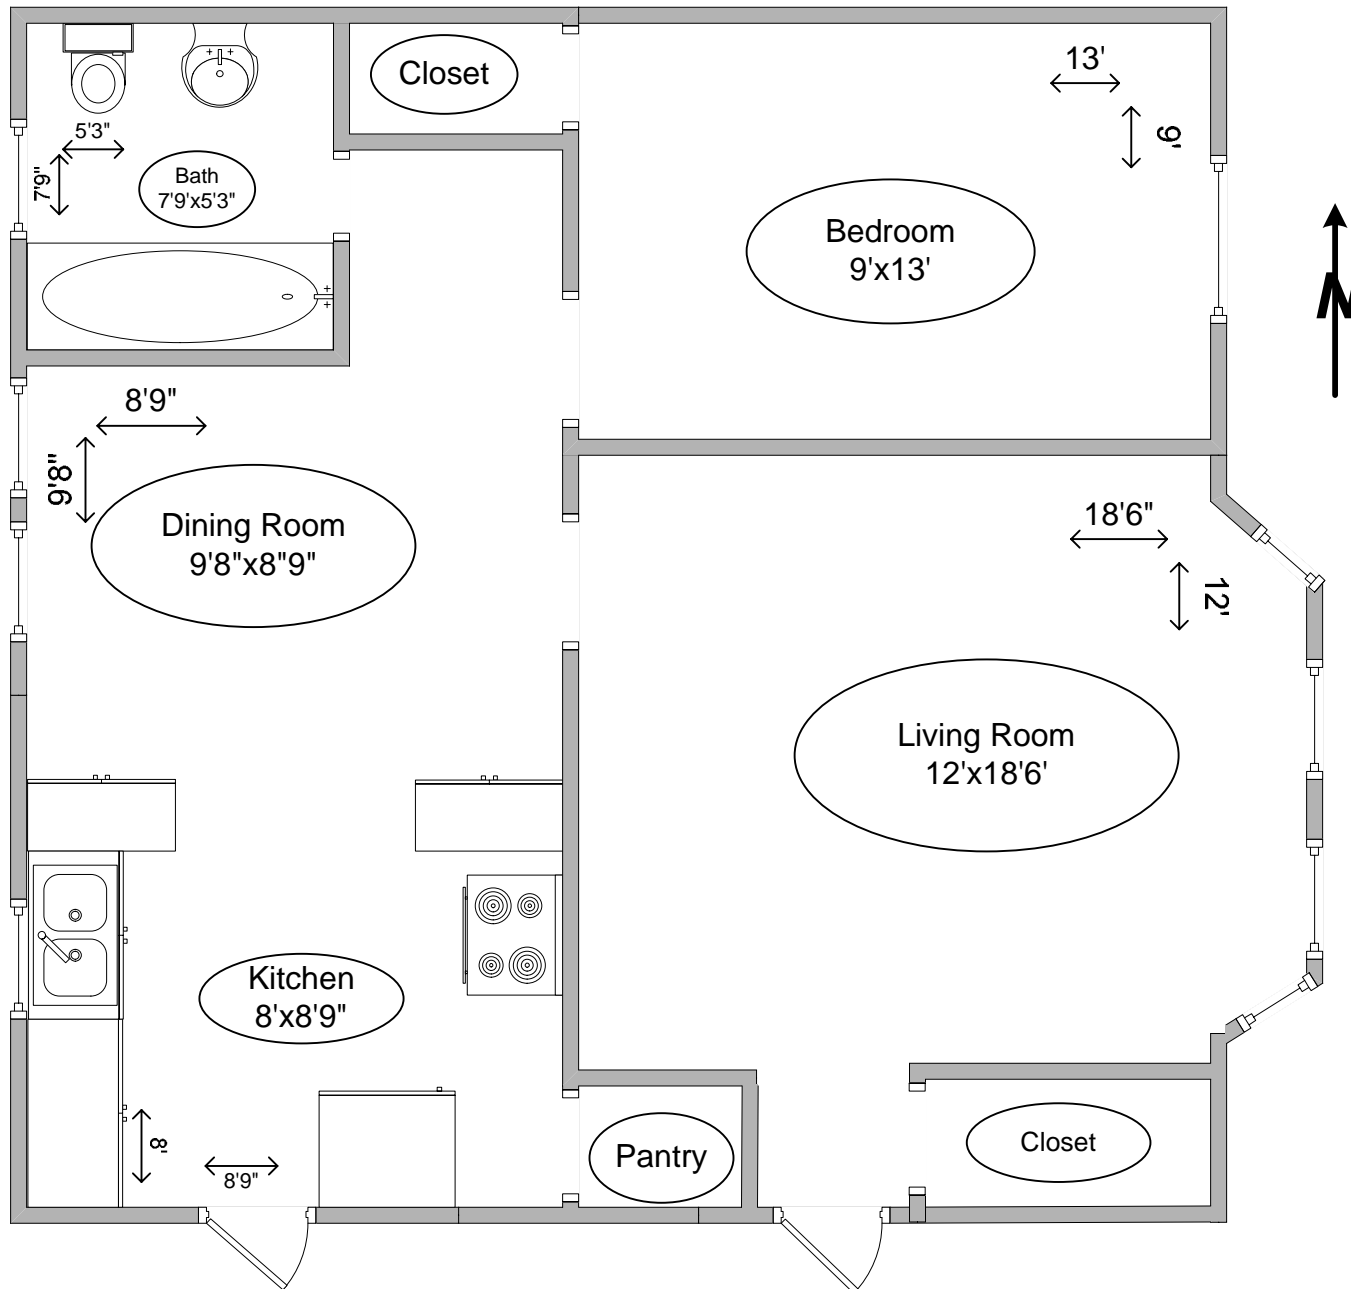

3154 W Belle Plaine Ave (North)  
One Bedroom Apartment  
Approx. 575 Square Feet

Diagram may apply to multiple addresses.  
Structural detail and square footage not guaranteed.