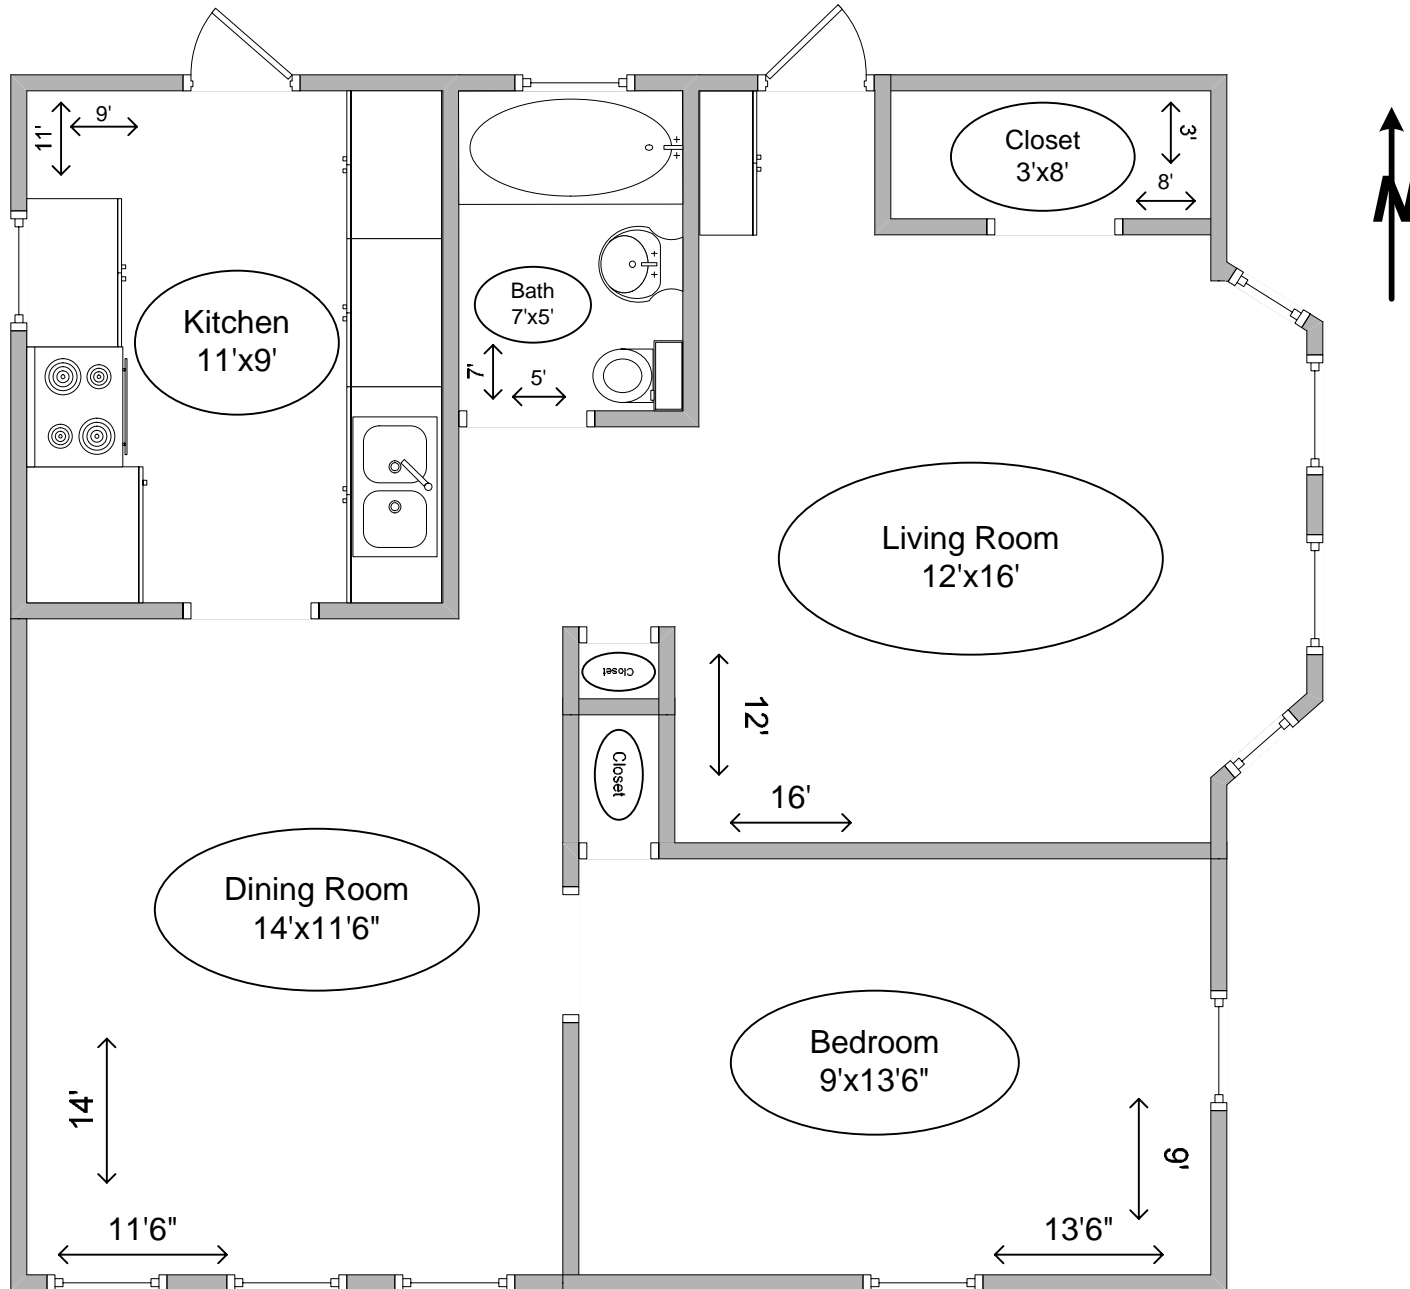

3156 W Belle Plaine Ave (South)
One Bedroom Apartment
Approx. 700 Square Feet

Diagram may apply to multiple addresses.
Structural detail and square footage not guaranteed.