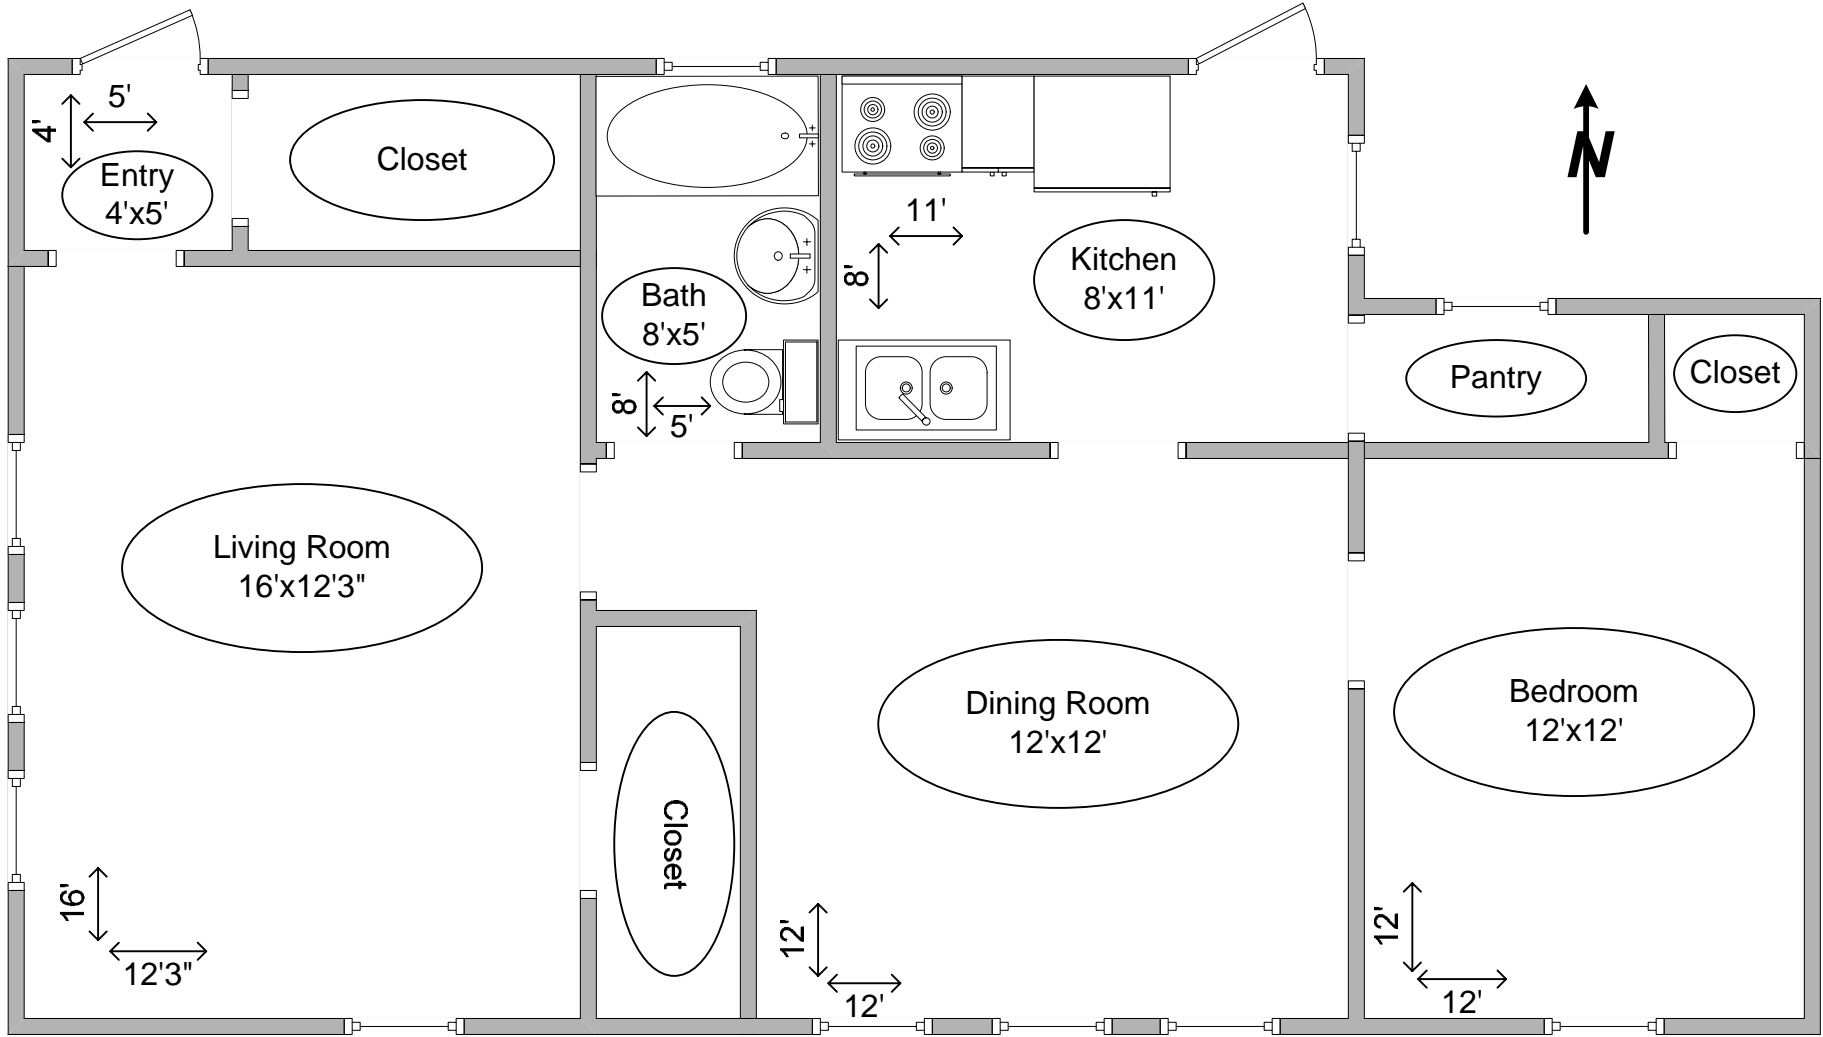

4103 N Kedzie  
One Bedroom Apartment  
Approx. 700 Square Feet

Diagram may apply to multiple addresses.  
Structural detail and square footage not guaranteed.