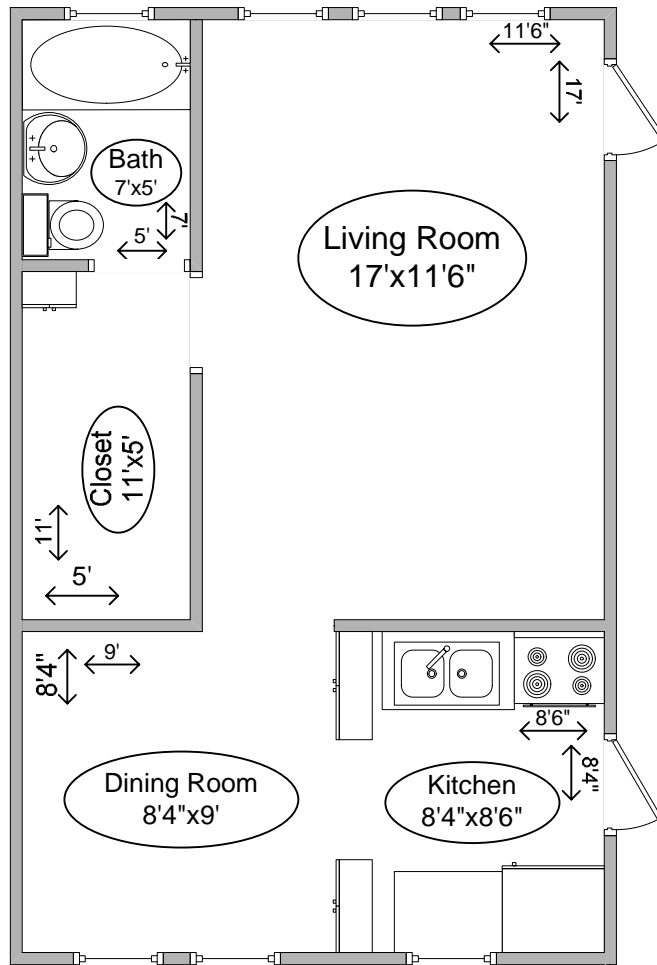

4107 N Kedzie
Studio Apartment
Approx. 475 Square Feet

Diagram may apply to multiple addresses.
Structural detail and square footage not guaranteed.