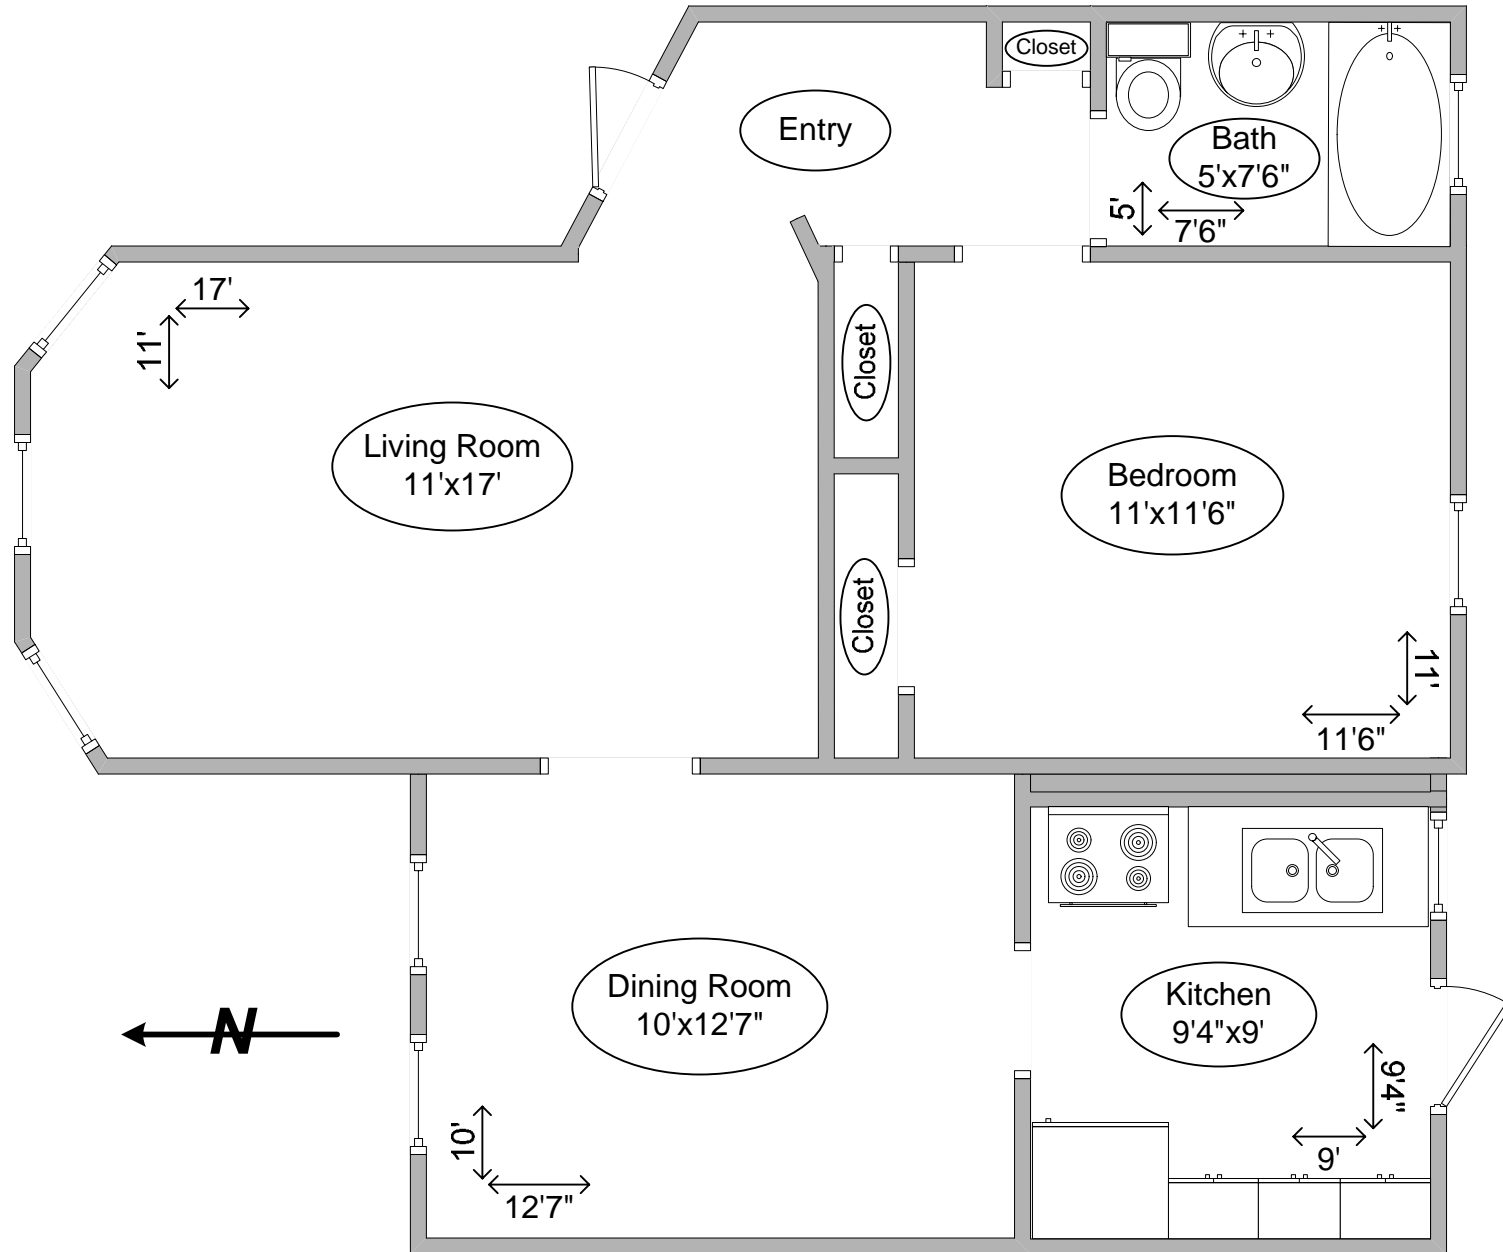

4235 N Hermitage (A)
One Bedroom Apartment
Approx. 675 Square Feet

Diagram may apply to multiple addresses.
Structural detail and square footage not guaranteed.