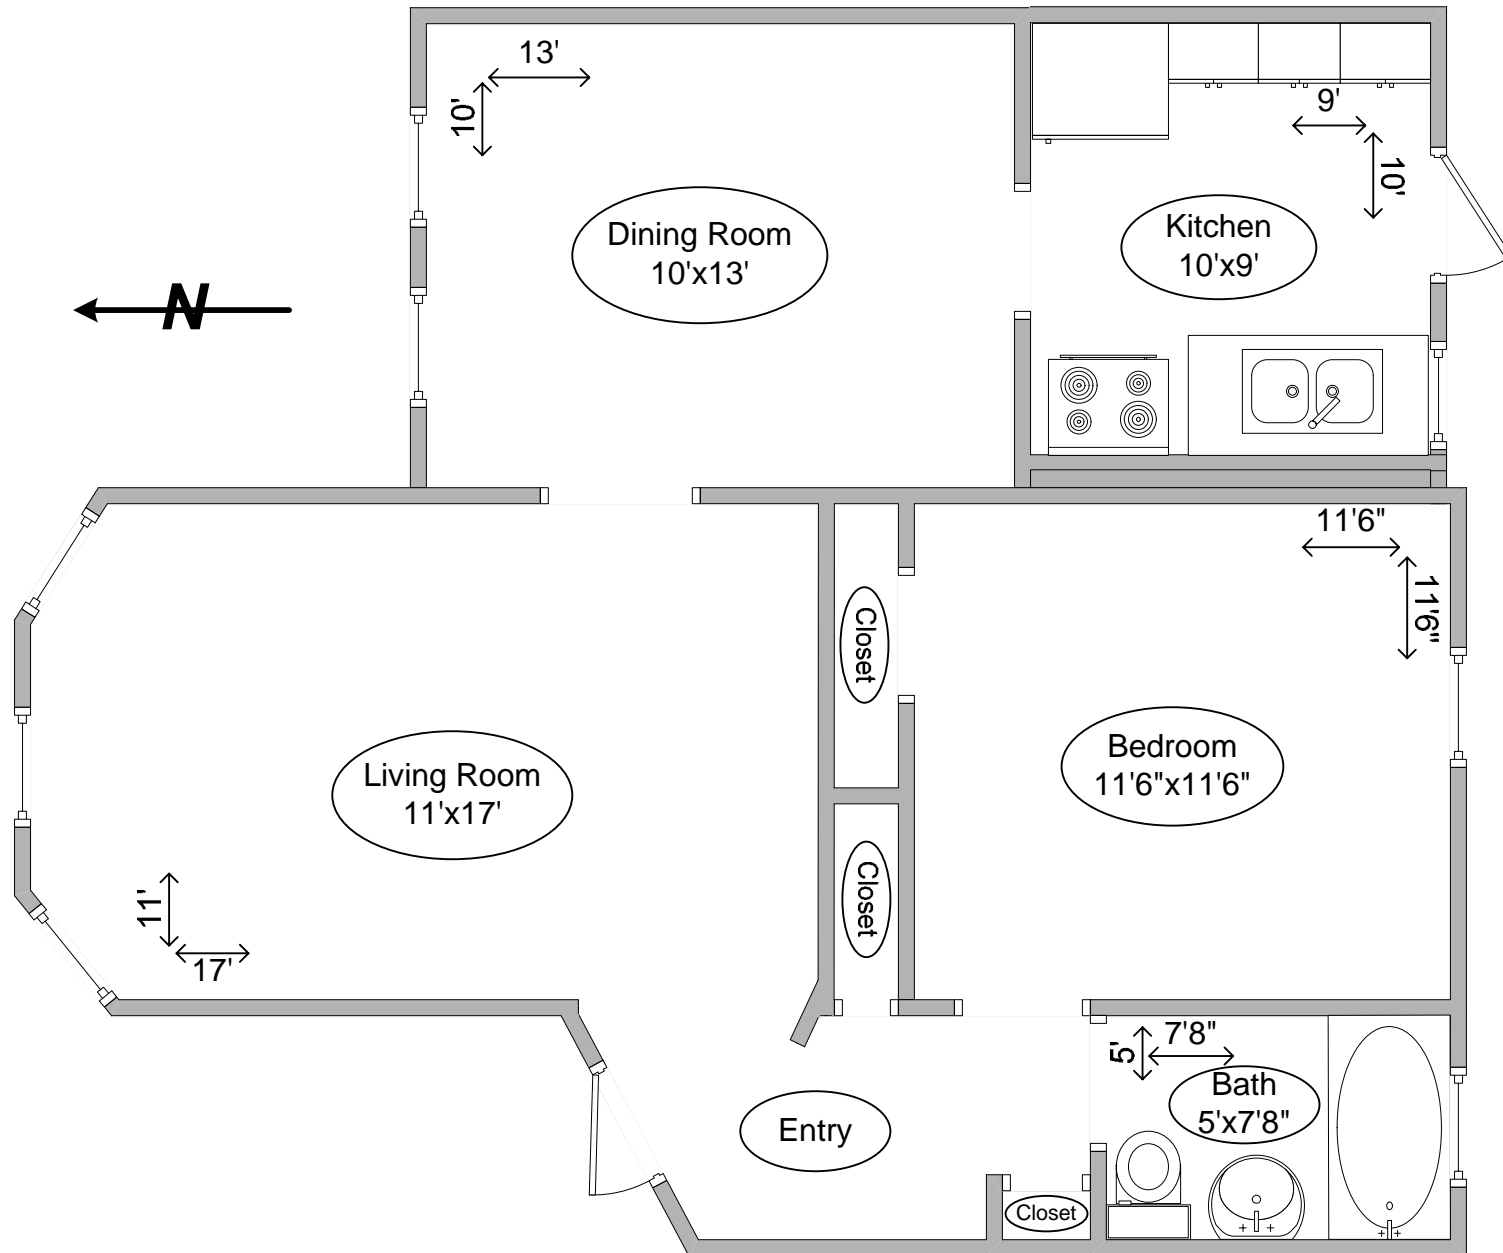

4235 N Hermitage (B)
One Bedroom Apartment
Approx. 675 Square Feet

Diagram may apply to multiple addresses.
Structural detail and square footage not guaranteed.