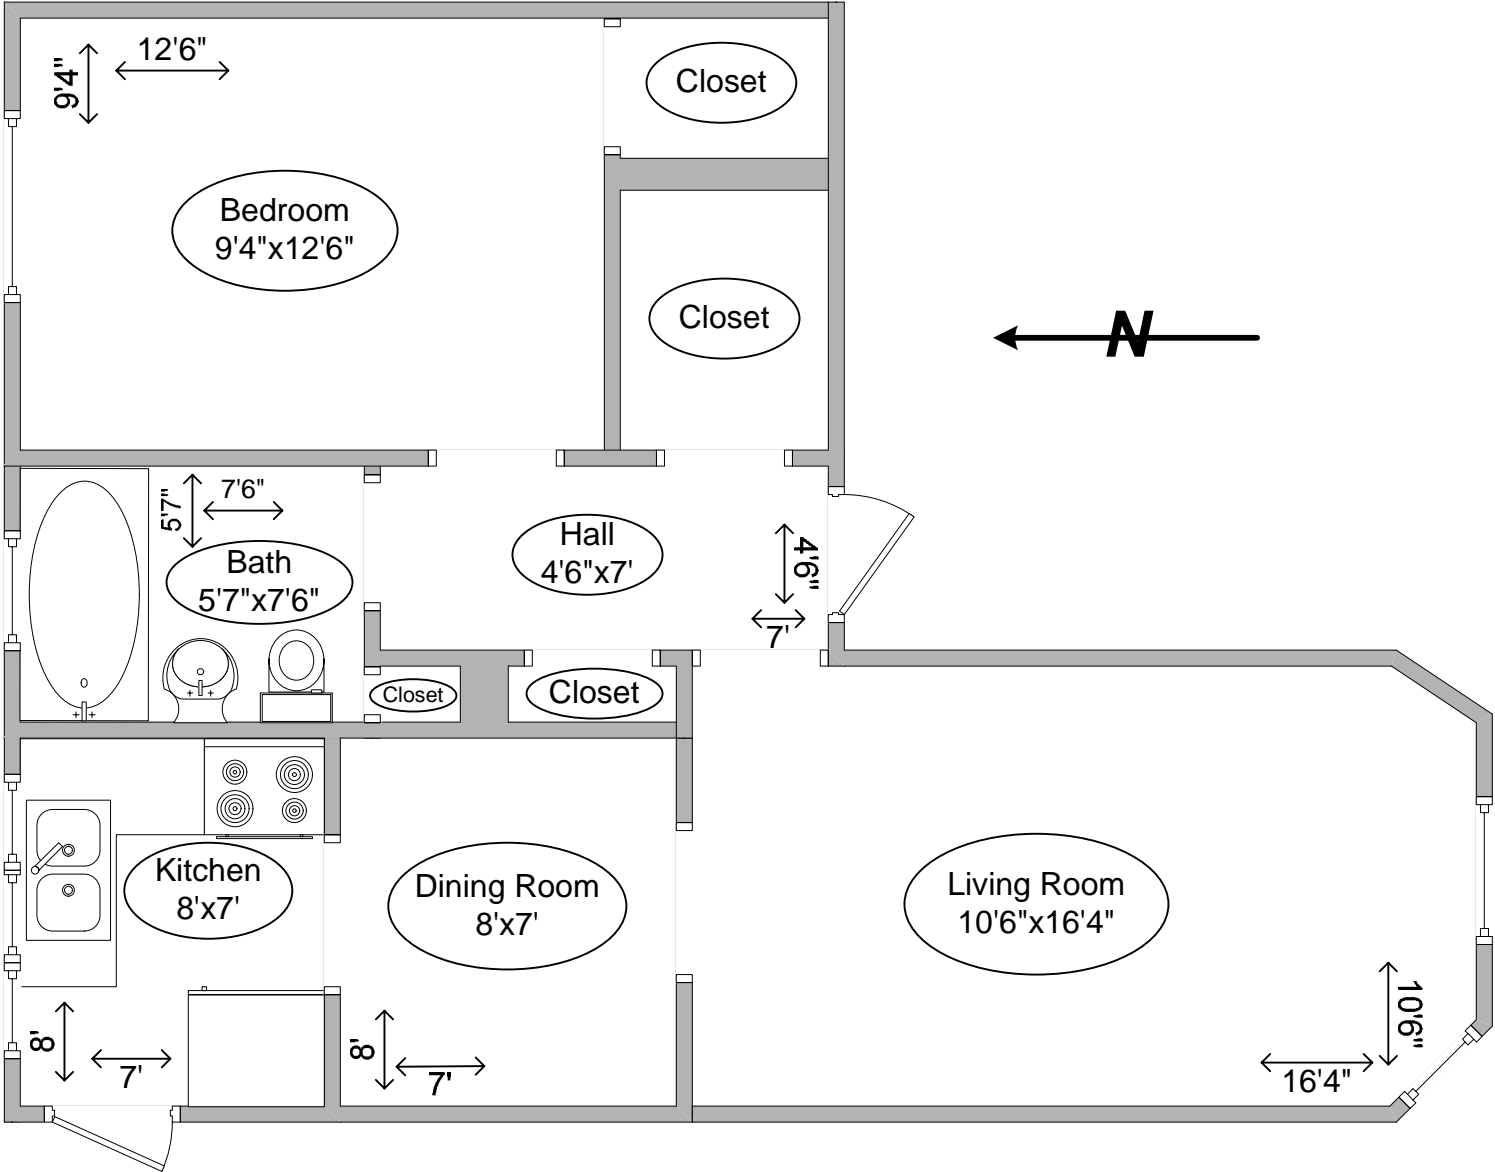

4237 1/2 N Hermitage (A)  
One Bedroom Apartment  
Approx. 575 Square Feet

Diagram may apply to multiple addresses.  
Structural detail and square footage not guaranteed.