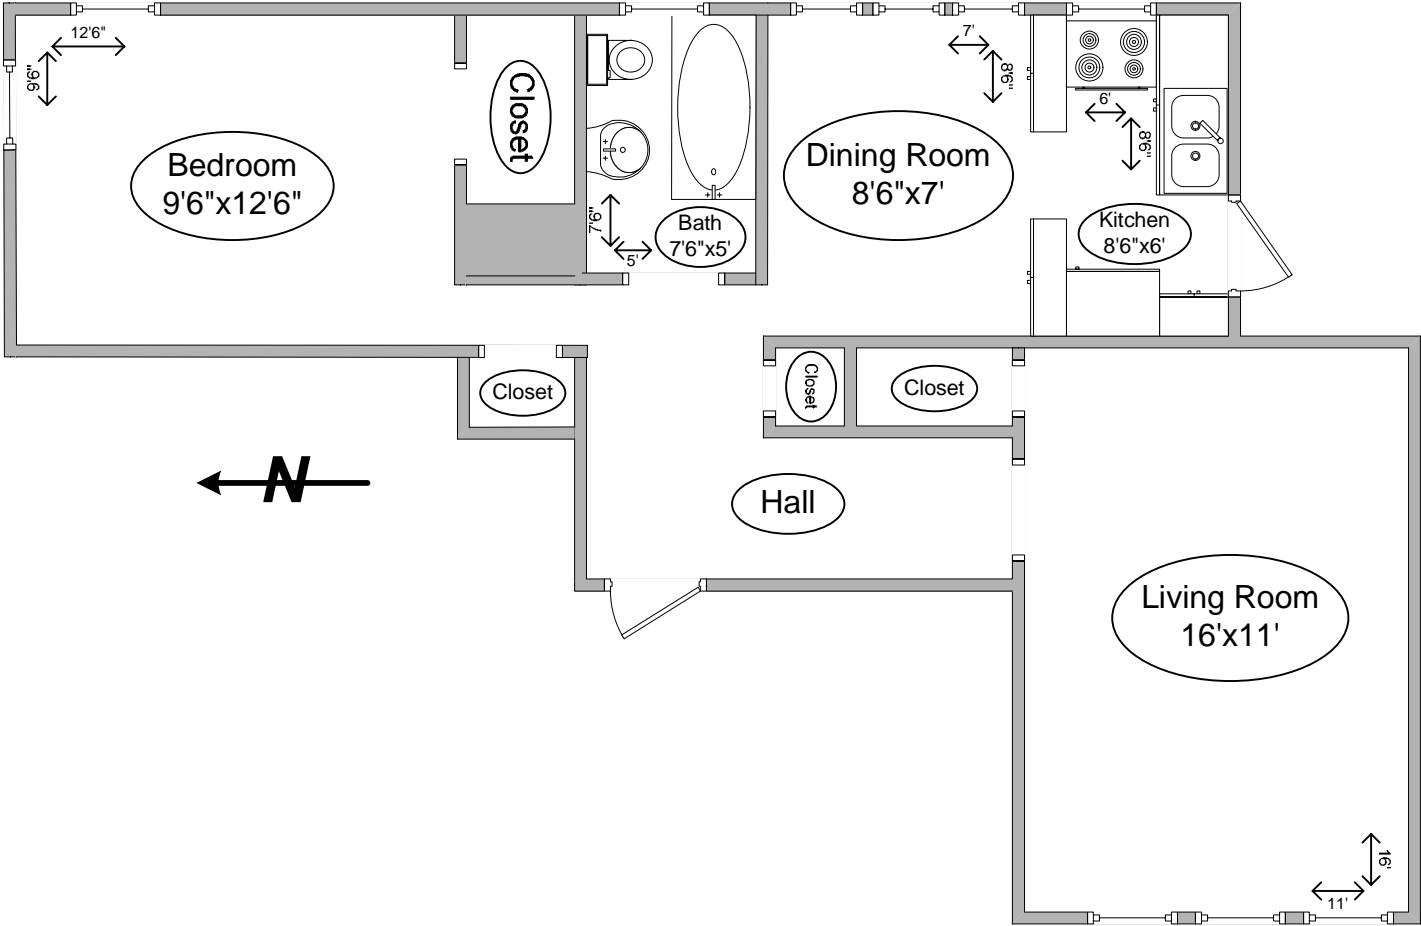

4237 1/2 N Hermitage (B)
One Bedroom Apartment
Approx. 575 Square Feet

Diagram may apply to multiple addresses.
Structural detail and square footage not guaranteed.