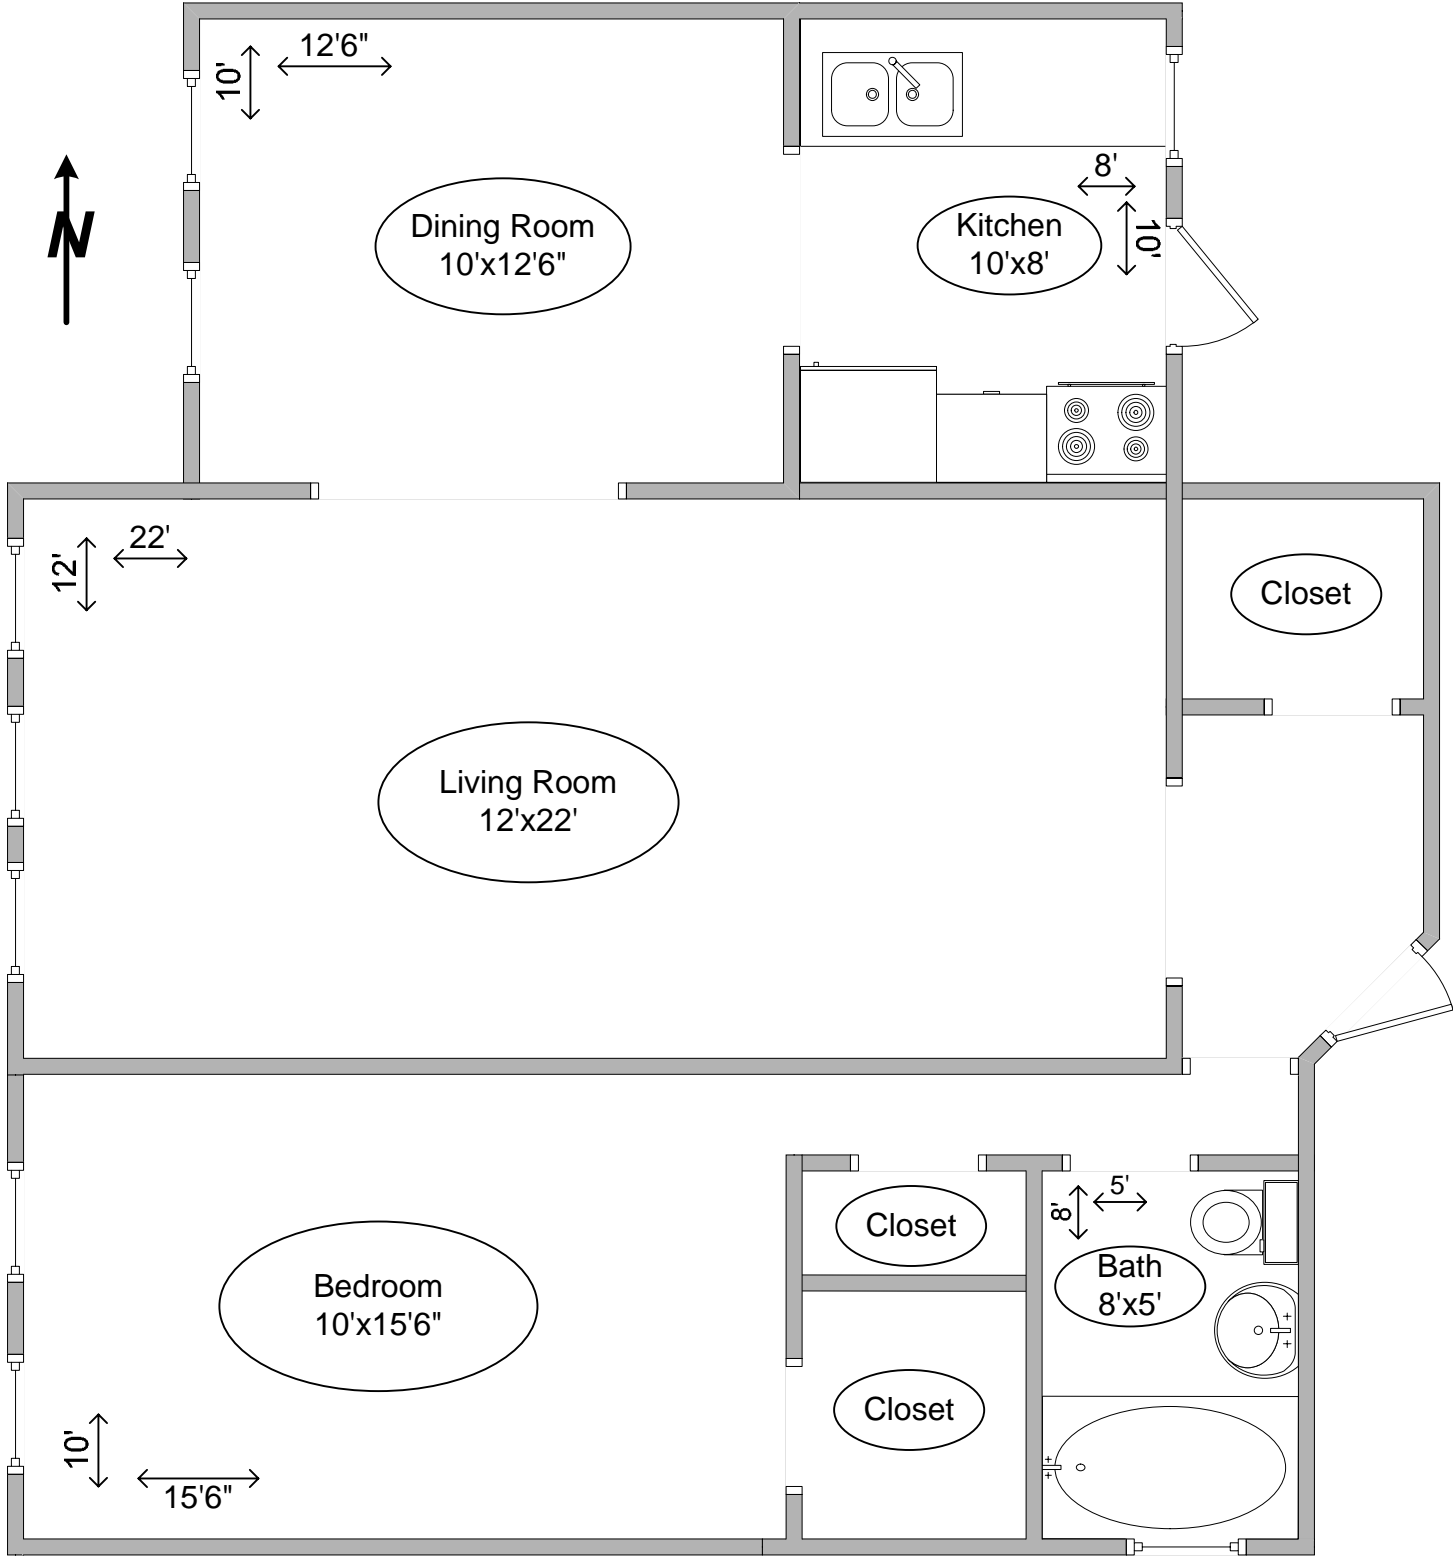

4239 N Hermitage (West)
One Bedroom Apartment
Approx. 750 Square Feet

Diagram may apply to multiple addresses.
Structural detail and square footage not guaranteed.