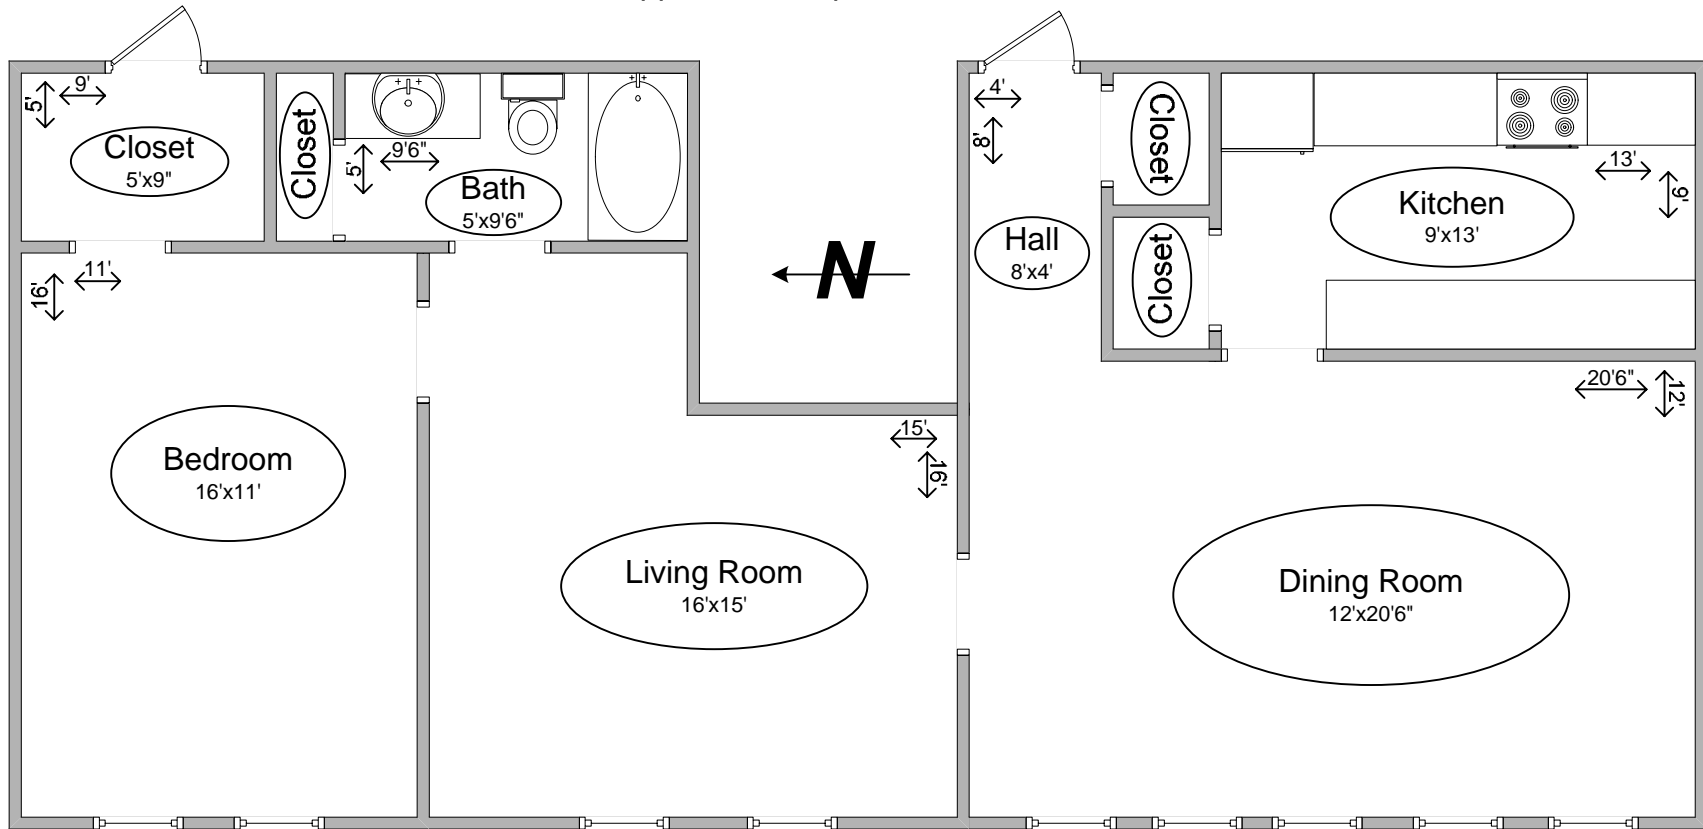

4623 N Lincoln
1 Bedroom ~ (2 West)
Approx. 950 Square Feet

Diagram may apply to multiple addresses.
Structural detail and square footage not guaranteed.