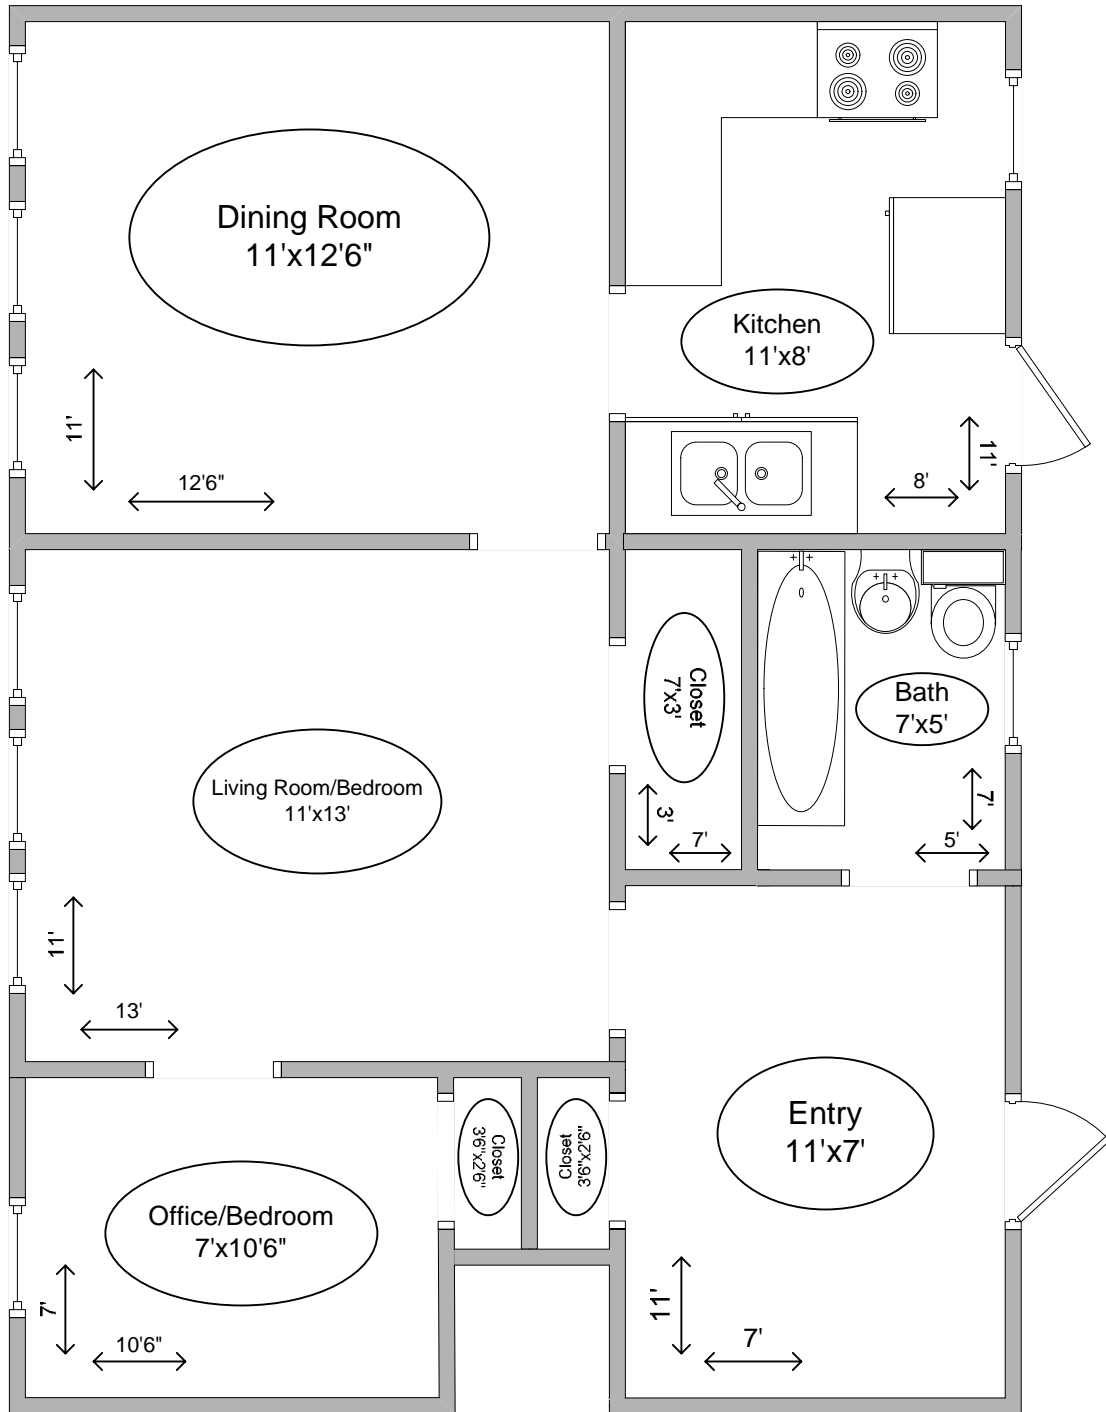

4623 N Lincoln Ave. (3N)
One Bedroom Apartment
Approx. 600 Square Feet

Diagram may apply to multiple addresses.
Structural detail and square footage not guaranteed.