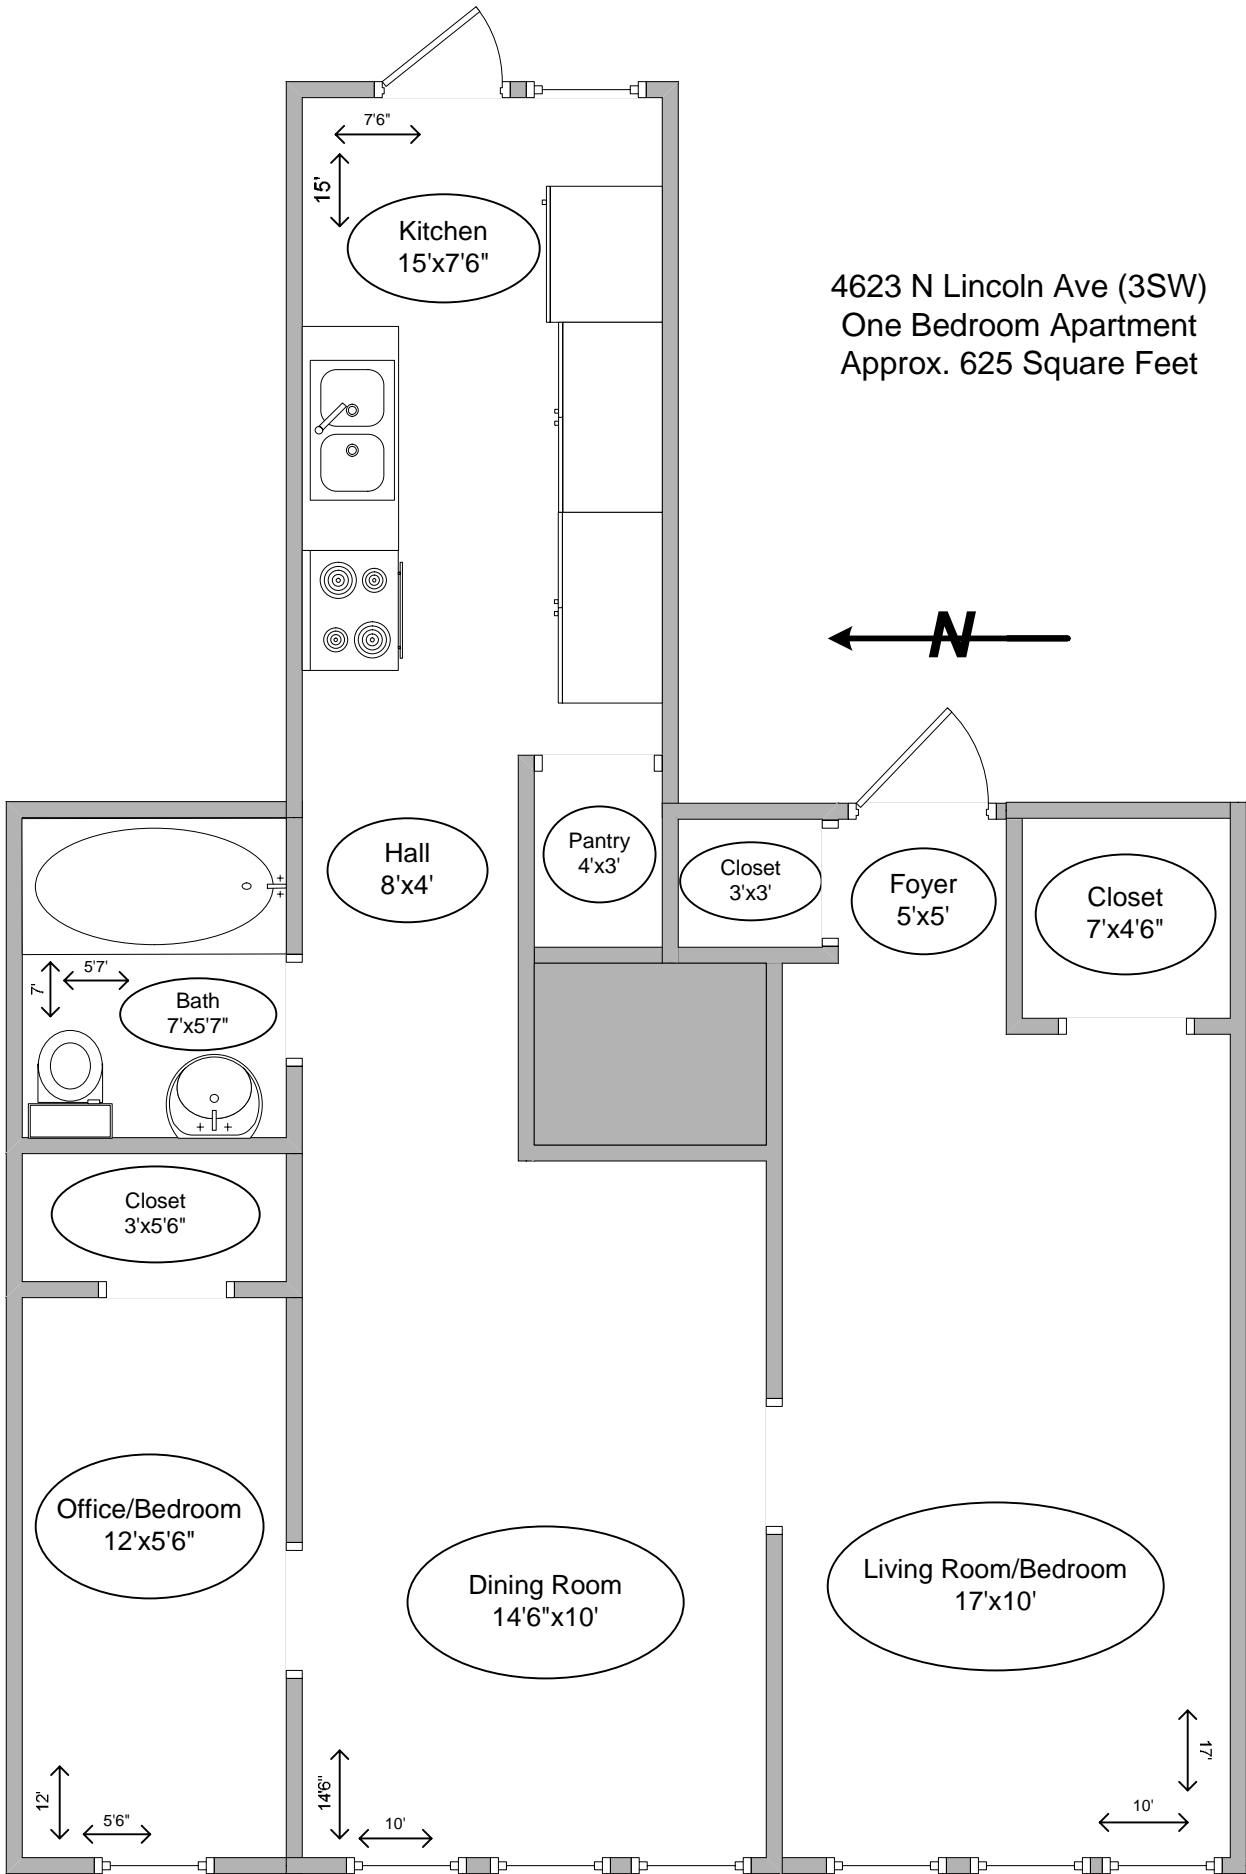

4623 N Lincoln Ave (3SW)
One Bedroom Apartment
Approx. 625 Square Feet

Diagram may apply to multiple addresses.
Structural detail and square footage not guaranteed.