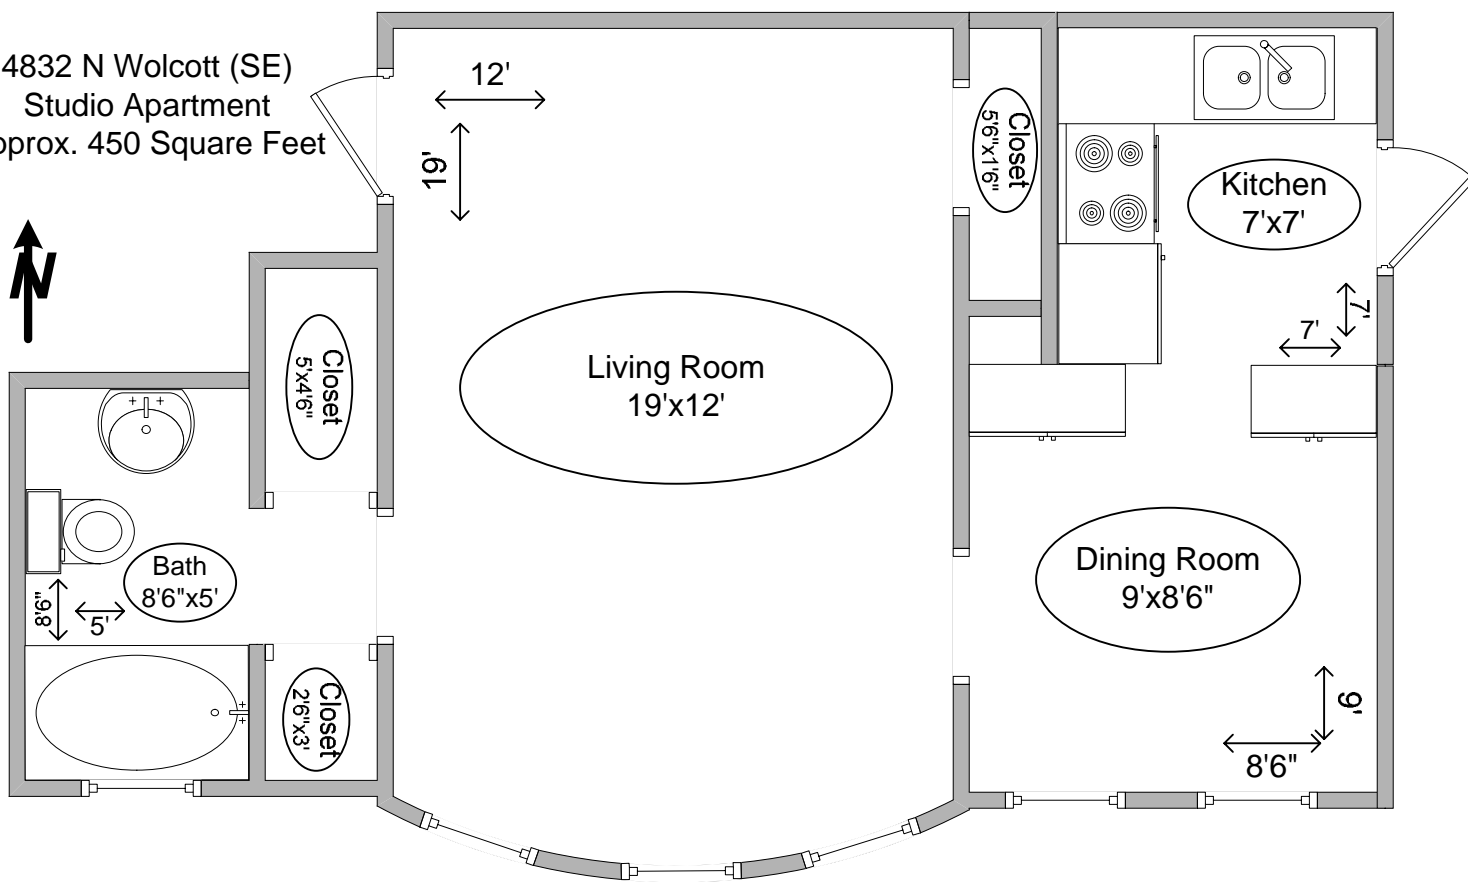

4832 N Wolcott (SE)
Studio Apartment
Approx. 450 Square Feet

Diagram may apply to multiple addresses.
Structural detail and square footage not guaranteed.