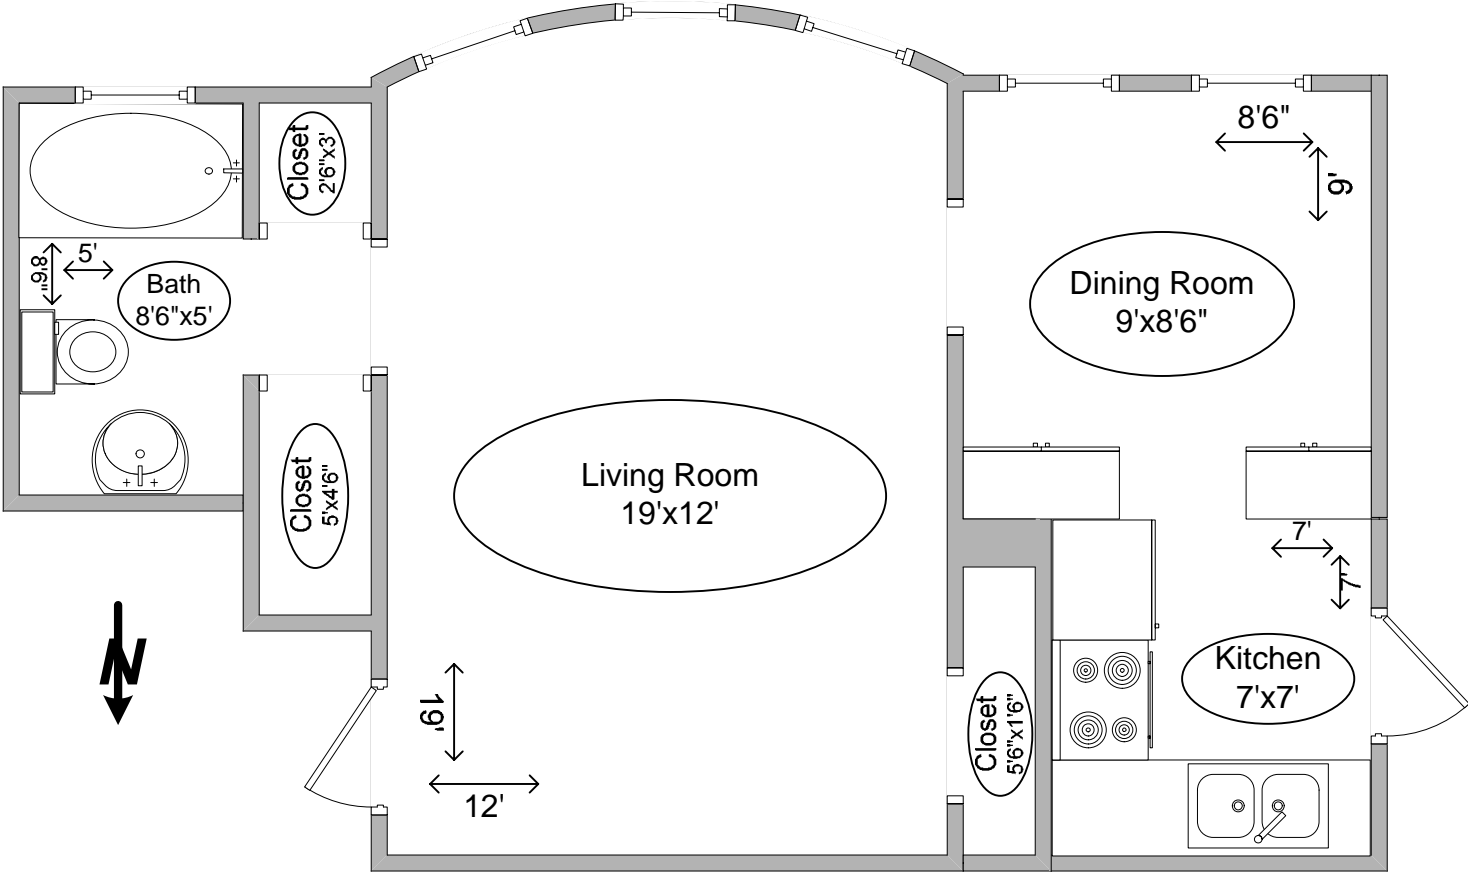

4832 N Wolcott (SW)
Studio Apartment
Approx. 450 Square Feet

Diagram may apply to multiple addresses.
Structural detail and square footage not guaranteed.