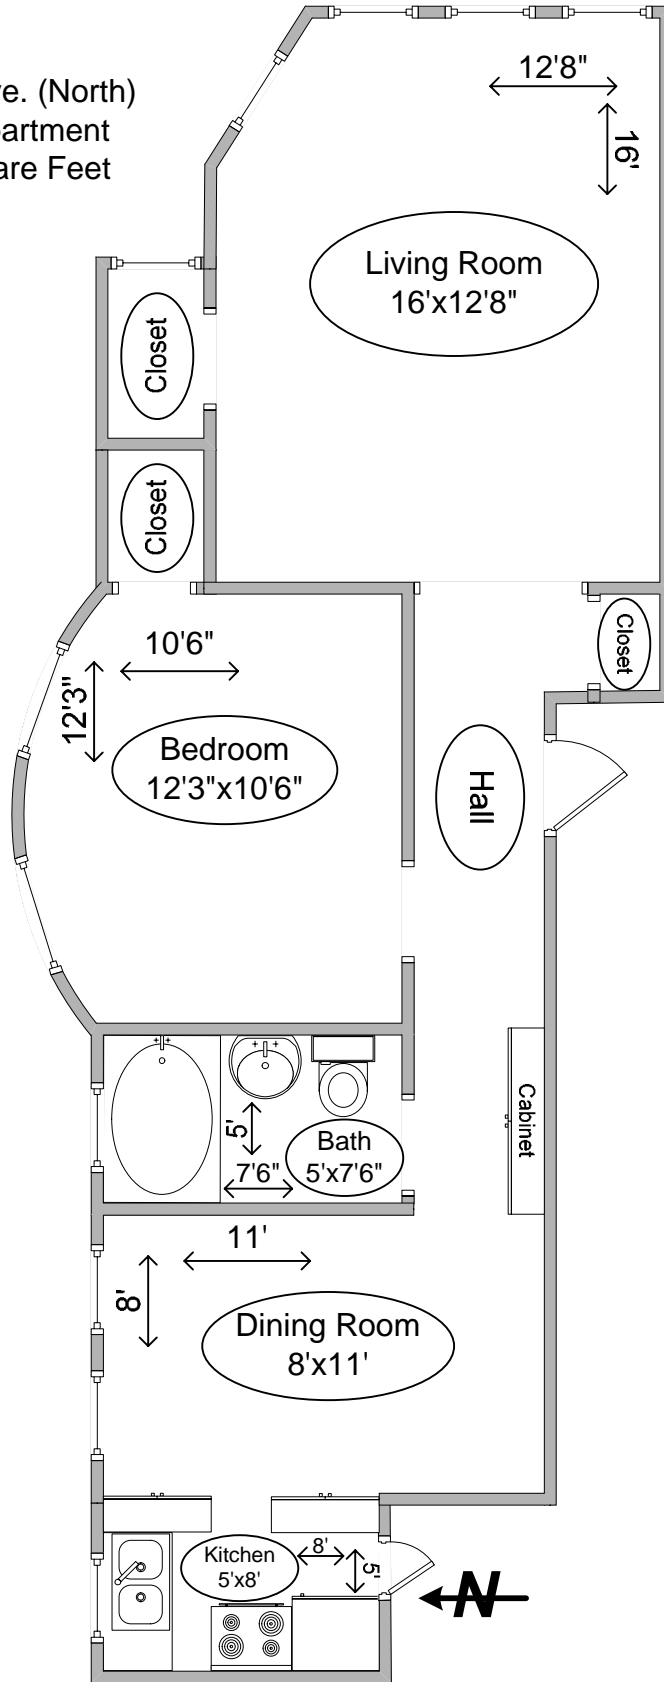

4834 N. Wolcott Ave. (North)
One Bedroom Apartment
Approx. 625 Square Feet

Diagram may apply to multiple addresses.
Structural detail and square footage not guaranteed.