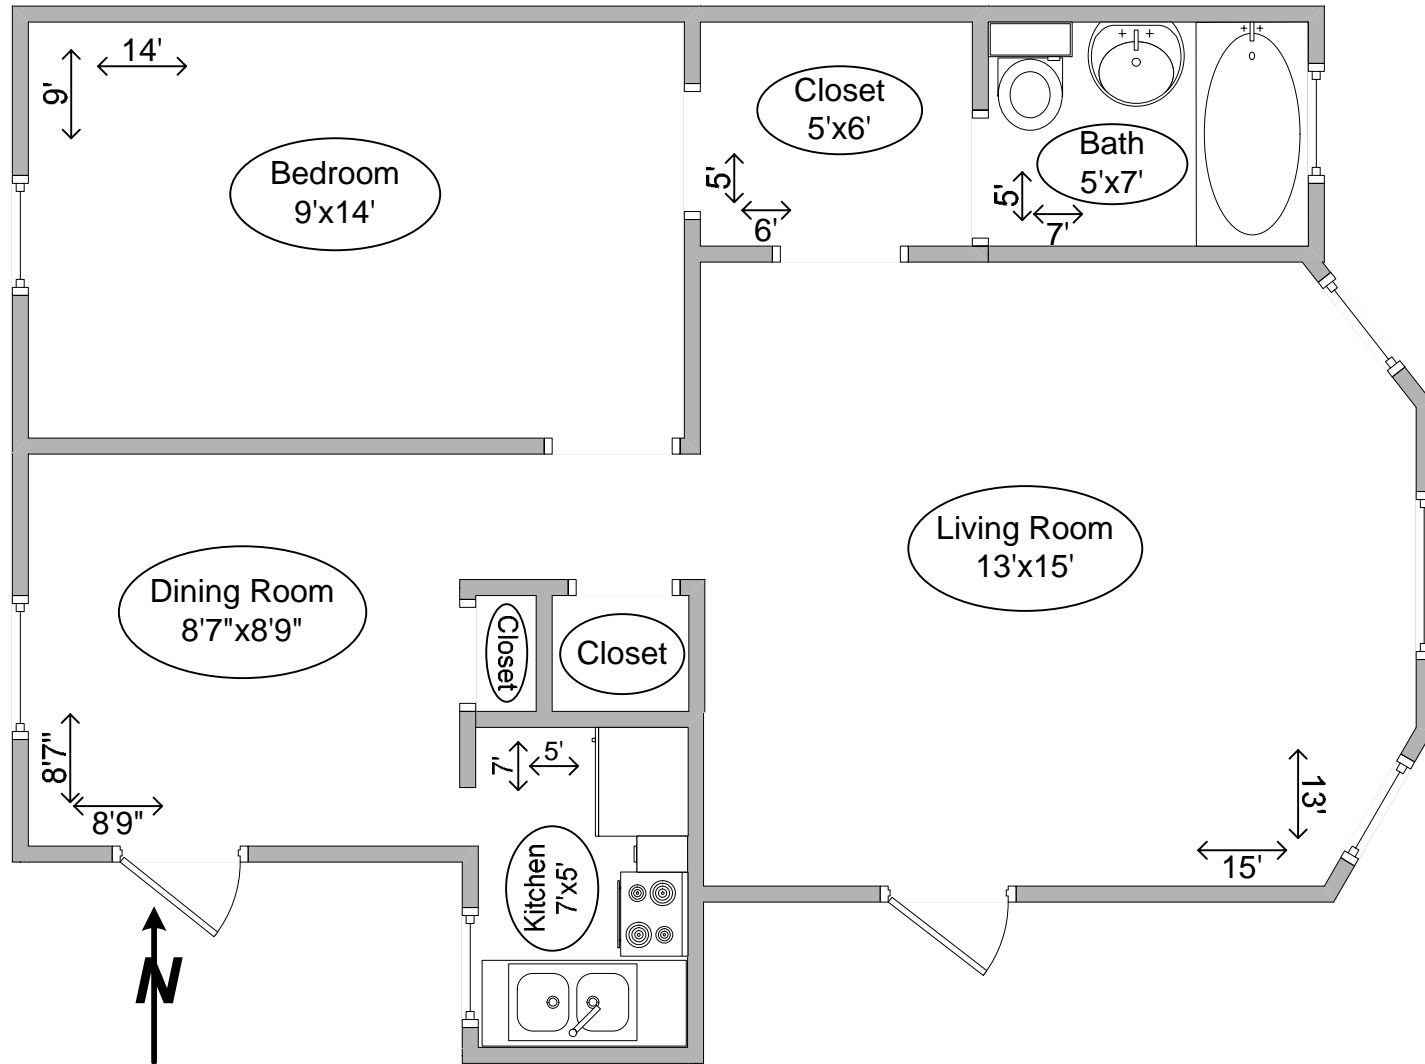

4904 N Hoyne (North)
One Bedroom Apartment
Approx. 550 Square Feet

Diagram may apply to multiple addresses.
Structural detail and square footage not guaranteed.