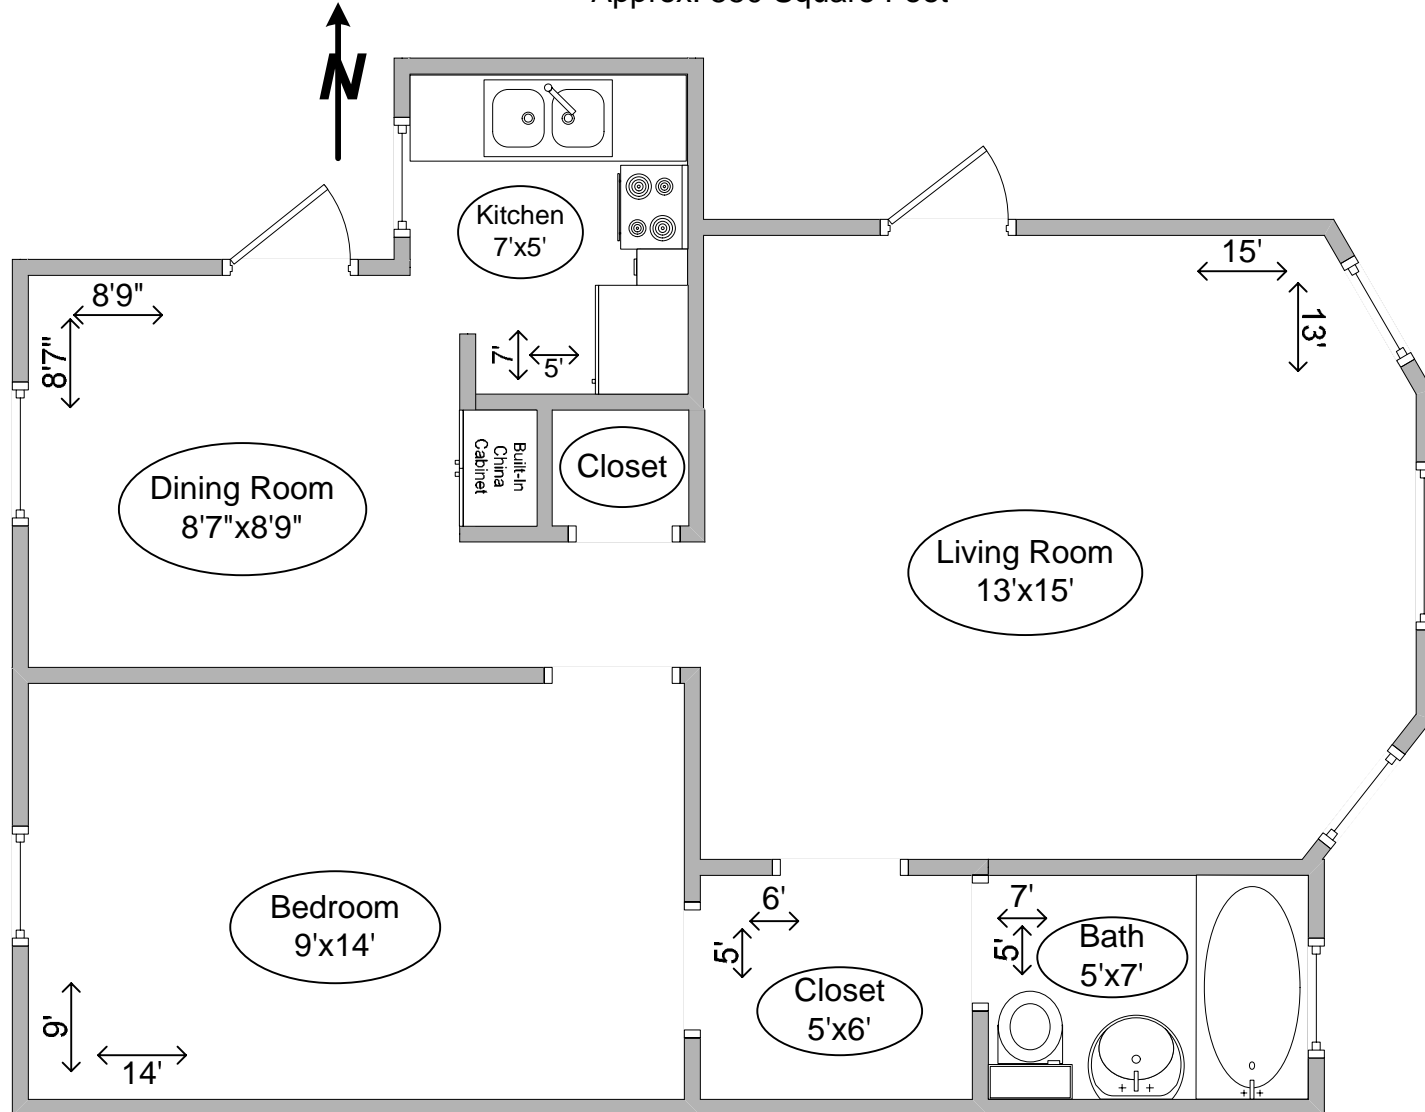

4904 N Hoyne (South)
One Bedroom Apartment
Approx. 550 Square Feet

Diagram may apply to multiple addresses.
Structural detail and square footage not guaranteed.