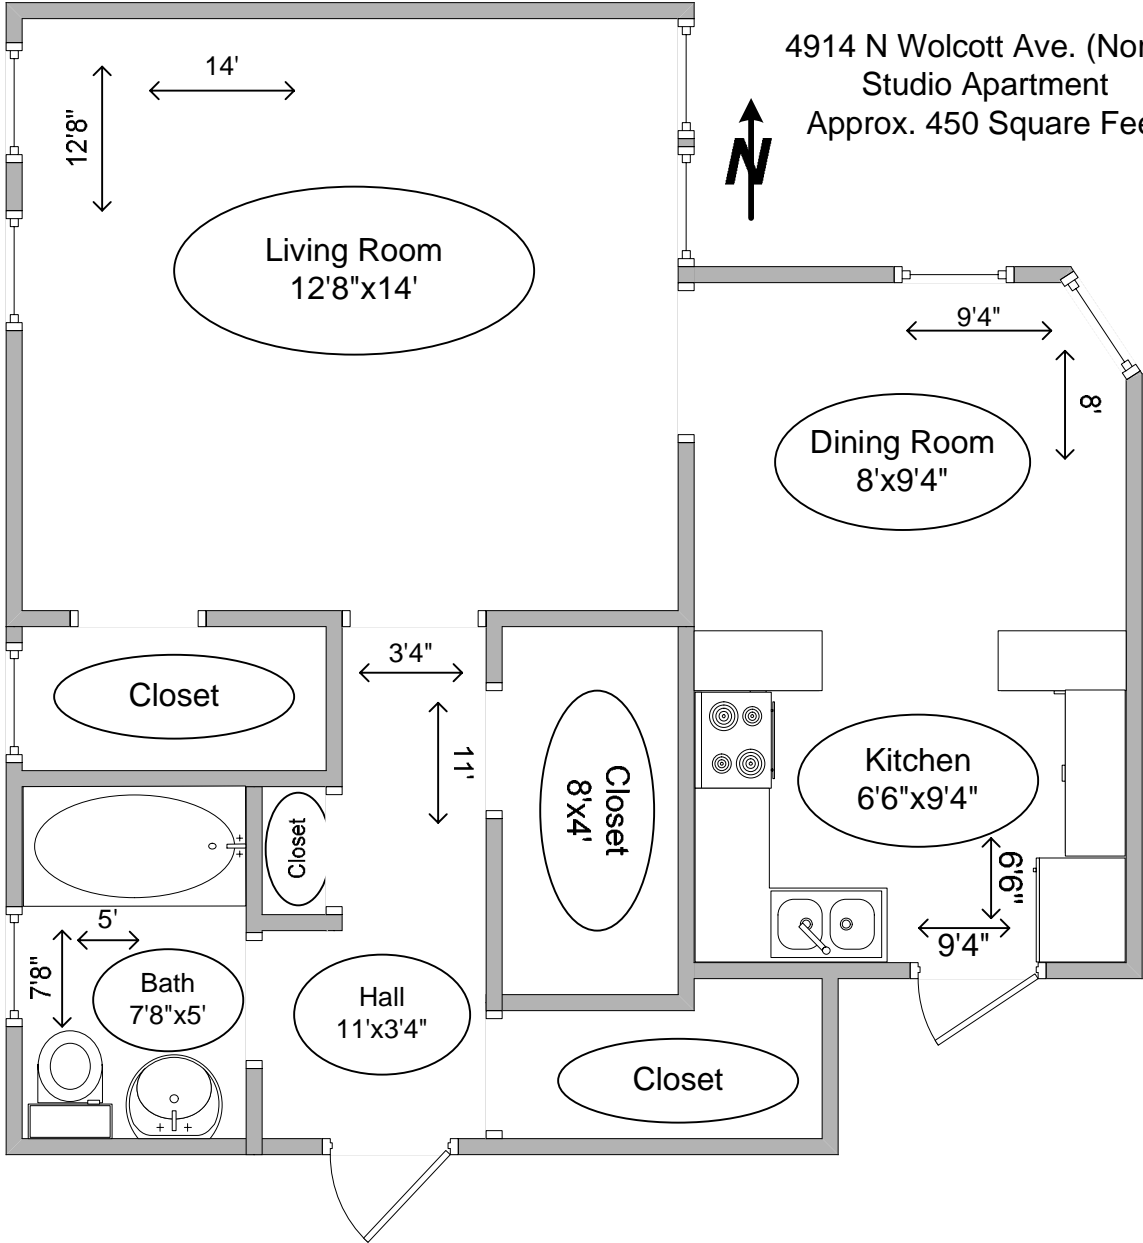

4914 N Wolcott Ave. (North)
Studio Apartment
Approx. 450 Square Feet

Diagram may apply to multiple addresses.
Structural detail and square footage not guaranteed.