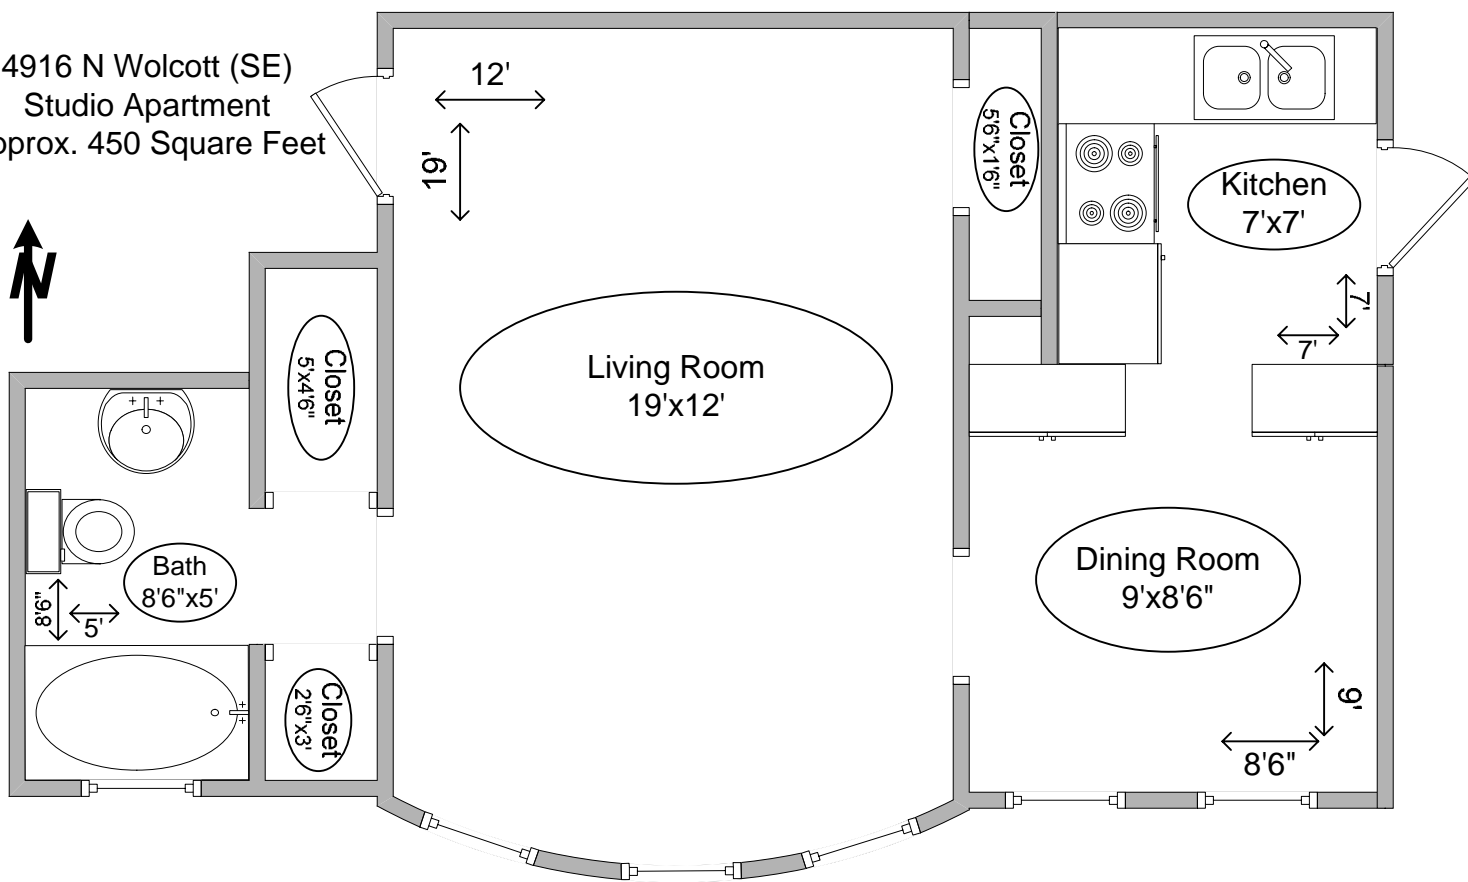

4916 N Wolcott (SE)  
Studio Apartment  
Approx. 450 Square Feet

Diagram may apply to multiple addresses.  
Structural detail and square footage not guaranteed.