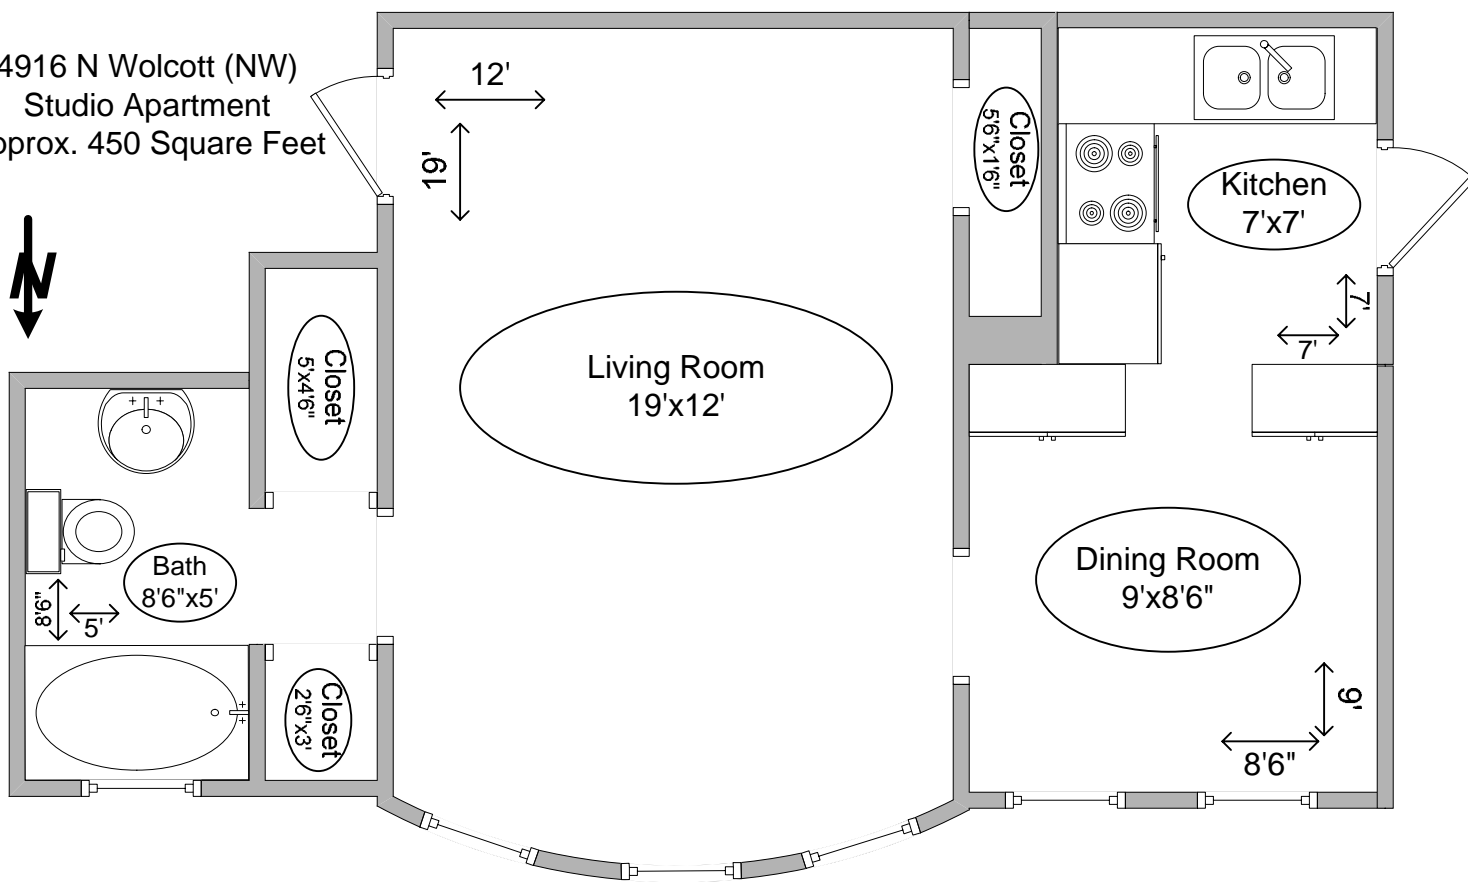

4916 N Wolcott (NW)  
Studio Apartment  
Approx. 450 Square Feet

Diagram may apply to multiple addresses.  
Structural detail and square footage not guaranteed.