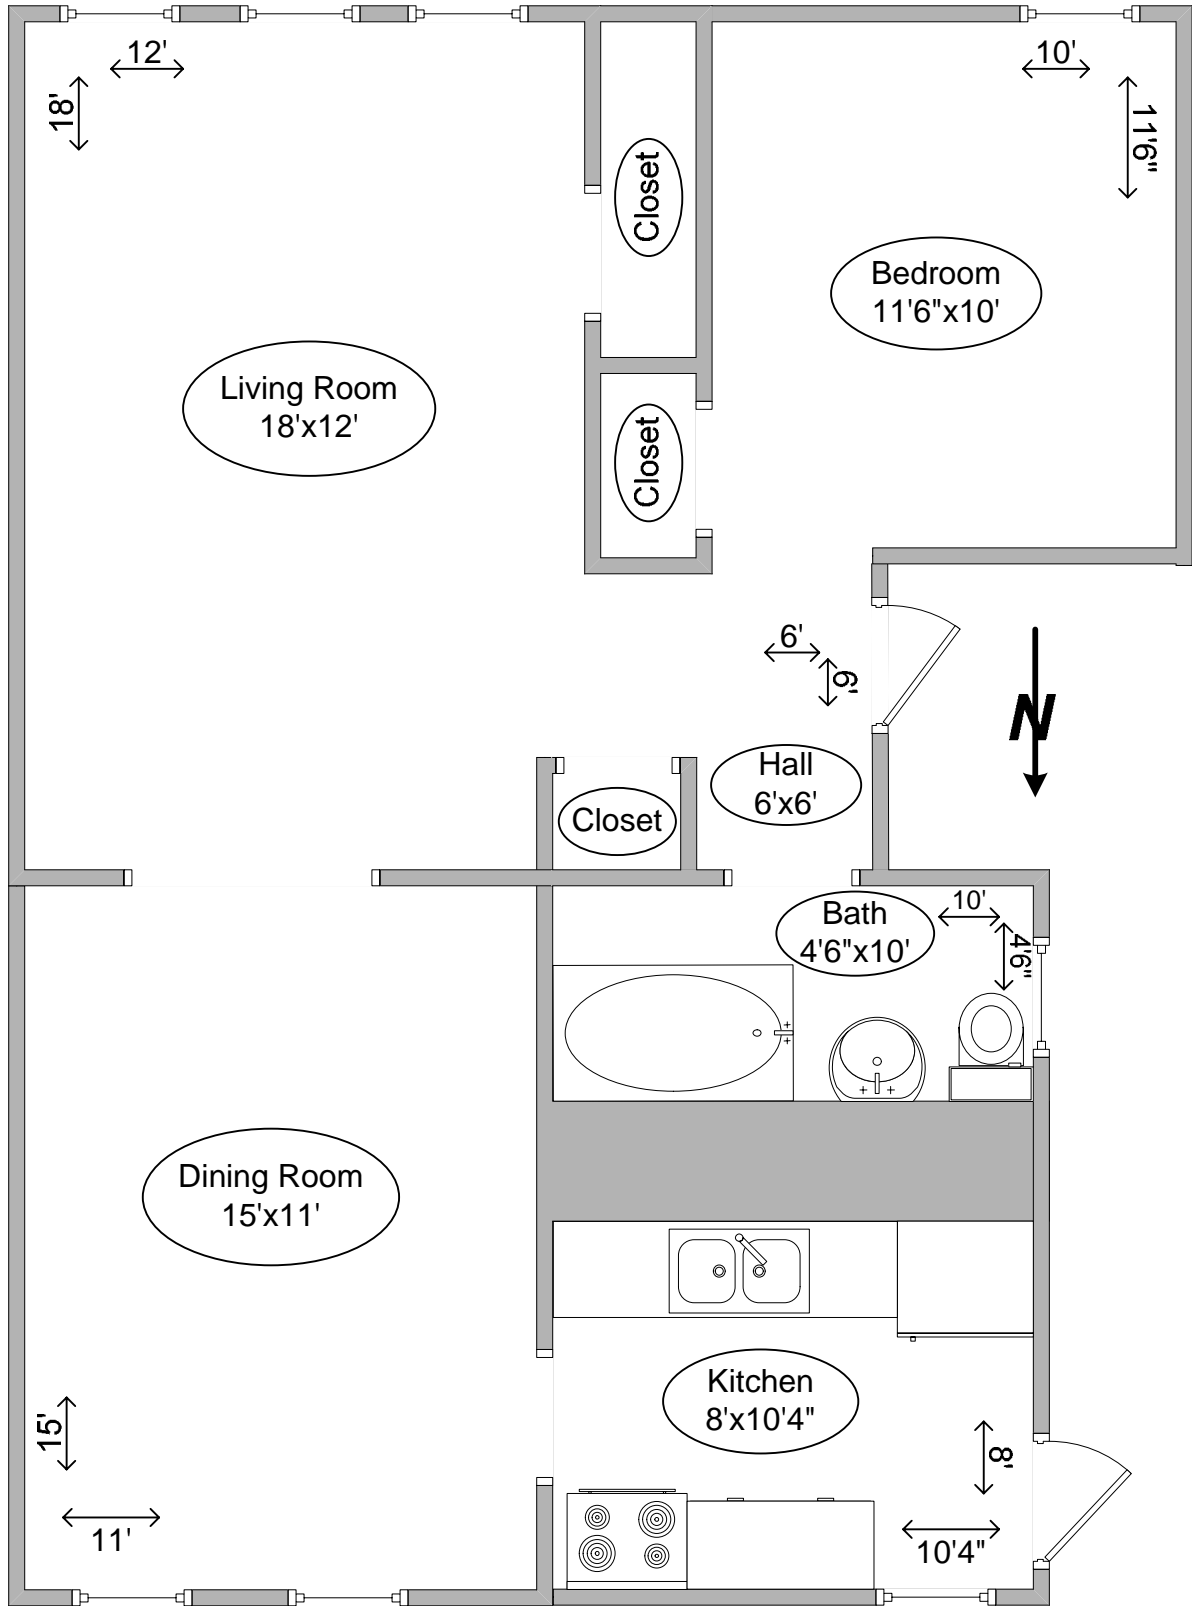

4917 N Damen (East)
One Bedroom Apartment
Approx. 675 Square Feet

Diagram may apply to multiple addresses.
Structural detail and square footage not guaranteed.