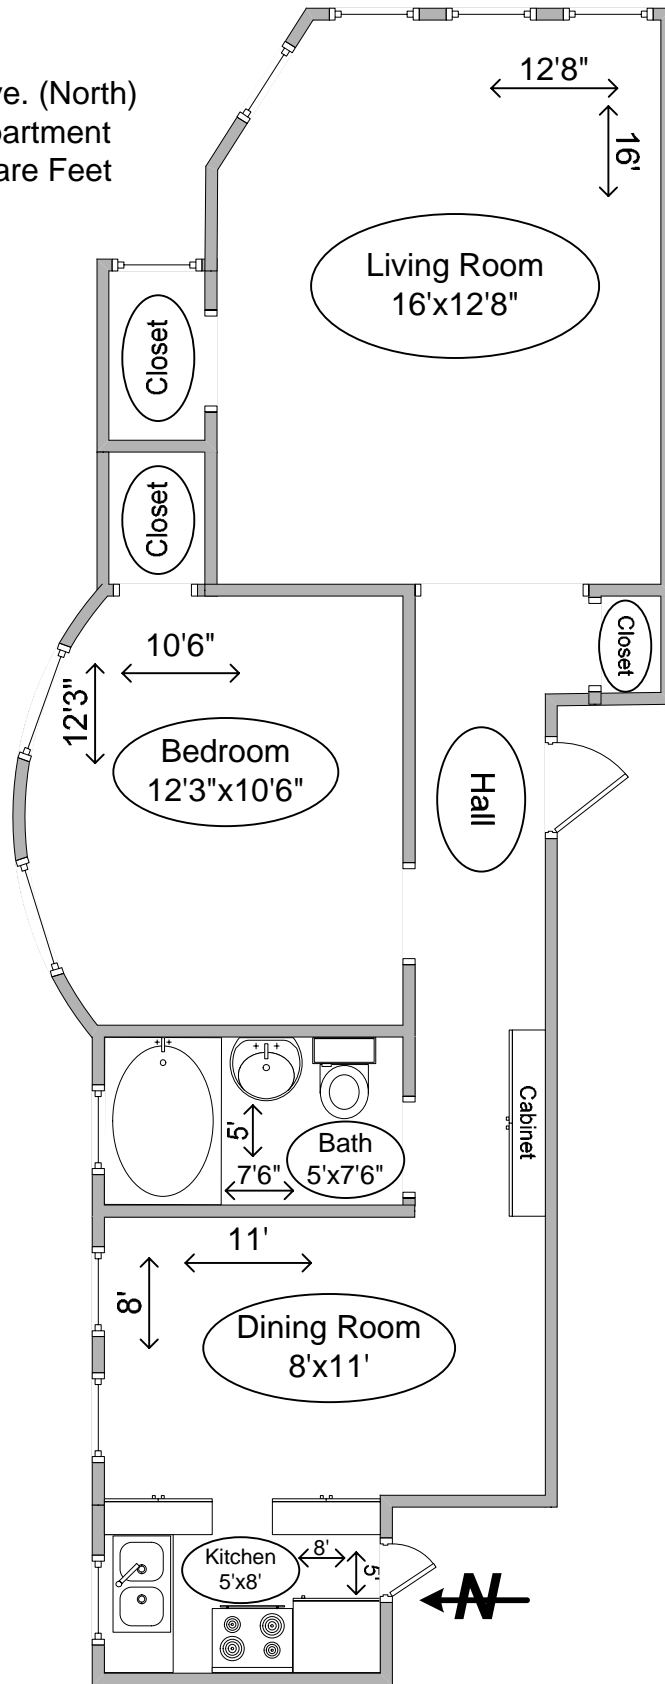

4918 N. Wolcott Ave. (North)
One Bedroom Apartment
Approx. 625 Square Feet

Diagram may apply to multiple addresses.
Structural detail and square footage not guaranteed.